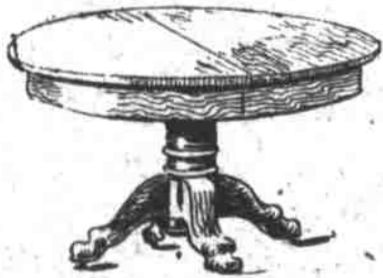

Extension Tables