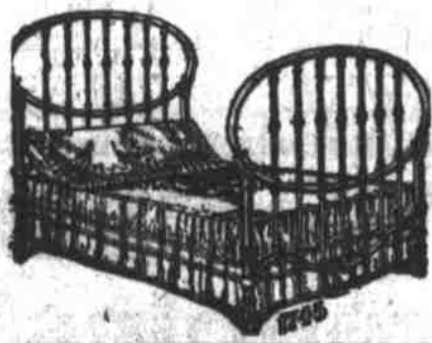

### Special Terms on Iron Beds

- No. 9439—Full size Iron Bed in white or pink enamel, scroll pattern; worth ..... **\$6.50**
- No. 9493—Iron Bed, full size, cream or green enamel; value..... **\$7.00**
- No. 1600—Continuous post chills Iron Bed, full size or three-quarter enamel, or Vernis Martin finish \$1 more; special value..... **\$12.50**