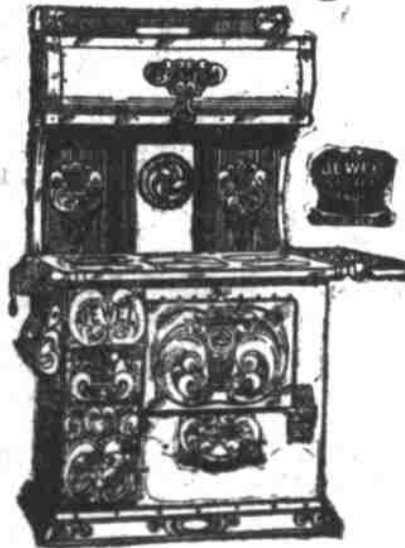

Jewel Range

TERMS
A small payment down $1 a week. We are agents for the celebrated Detroit Jewel Steel Range, as good as any and exceeded by none; guaranteed to save fuel, time, work and worry; priced from **$45 to $65**
A 15-YEAR GUARANTEE