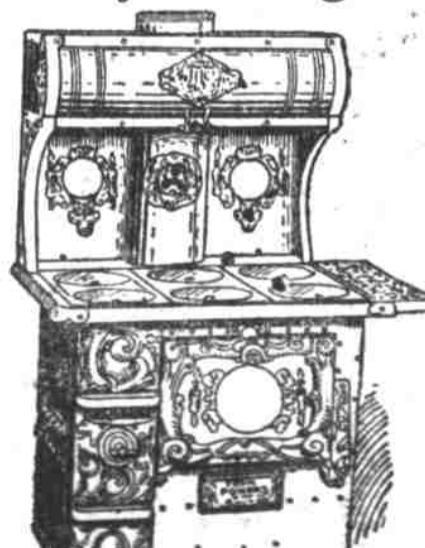

Ajax Range

$27.75—TERMS CASH
The Ajax Range, the best polished blue steel range on the market for the money; a great fuel saver, nickel trimmed.
A 10-YEAR GUARANTEE

In Our Carpet Dept.

4 patterns regular $33.50 9x12 Axminster Rugs, latest designs; special at **$24.75**

4 patterns regular $30 9x12 wool Velvets, exclusive styles; price now **$22.50**

4 patterns 8 ft. 3 in. by 10 ft. 6 in. wool Velvet Rugs; reg. $25, reduced to **$18.75**

3 patterns 9x12 Smith Velvet Rugs, regular value $42.50, special price **$29.50**

5 patterns regular $18 Brussels Rugs, 8 ft. 3 in. by 10 ft. 6 in.; a fine selection; special price **$13.25**

Regular $1.75 Royal Axminster Carpet, a large assortment to select from; reduced to, per yard **$1.44**