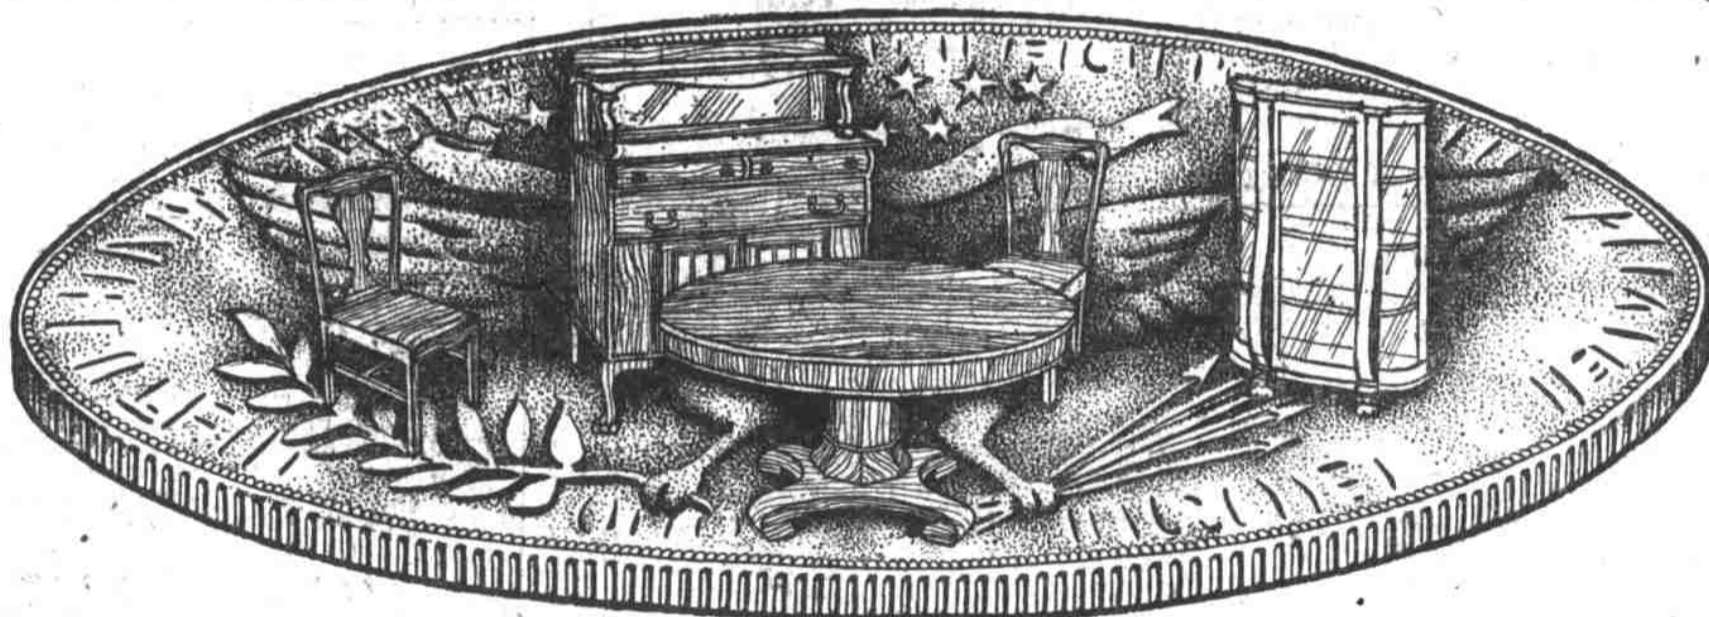

Ladies' Desk

No. 8650—Ladies' Desk, solid oak, in golden finish, best construction, selected stock, former value $15. Our price **$12.50** now

$1 Down, $1 a Week

Music Cabinet

No. 5741—Lauter Music Cabinet, best quarter-sawed oak, in golden finish, has five shelves, construction the best, former value $15. Our **$12.50** price now

$1 Down, $1 a Week

Sideboards on Terms

No. 5690—Hardwood Sideboard, golden finish, serpentine top, 16x24-inch mirror, has two small and one large drawer and **$19.50** two doors; former price $22.50, now

No. 5620—Solid oak Sideboard in golden finish, 16x24 bevel plate glass, serpentine top; this sideboard was worth $28.50; our **$25.00** price now is

No. 5748—Sideboard, quarter-sawed oak, shaped plate mirror 16x28, full serpentine front, has claw feet; former price of this sideboard was $38.50, priced now at **$34.00**

$1 Down, $1 a Week

Heaters on Terms

Grand Starlight Heater, polished blue steel body, cast lined, nickel trimmed; price **$15.00**

Inside draft, common Air-tight Heater; price **$2.50**

Success Air-tight, front draft with bottom clean out; value **$4.50**

Polished blue steel Air-tight Heater, water coil connected **$10.00**

Outside draft, polished blue steel Heater, price **$4.50**

Bessemer box Air-tight Heater, low draft and clean out; value **$9.50**

Gem Air-tight Heater, polished blue steel body, low draft, lid on top; value **$6.25**

Outside tube draft Air-tight Heater, cast top, with large opening for fuel, nickel trimmings, polished blue steel body; value **$9.50**

Cast top-Gem Air-tight Heater, low draft and clean out, polished blue steel body; value **$7.50**

Park Oak wood or coal Heater, made of blue polished steel cast fire pot; value **$11.00**

Cast-lined Comfort Heater, low draft; heavy sheet steel body; this heater is guaranteed to give satisfaction; worth **$10.50**

Winner Heater, heavy sheet lined, nickel trimmed, low draft; value **$10.50**

Acme Jewel cast Heater, large feed door, best material used in construction; value **$14.00**

Nickel trimmed Lenox Heater, sheet lined, polished blue steel body, low draft, large feed door and lid on top; worth **$12.50**

Cast-iron Box Heater, medium size, made of smooth iron; value **$8.00**

$1 Down, $1 a Week

Jewel Range

TERMS
A small payment down $1 a week. We are agents for the celebrated Detroit Jewel Steel Range, as good as any and exceeded by none; guaranteed to save fuel, time, work and worry; priced from **$45 to $65**
A 15-YEAR GUARANTEE