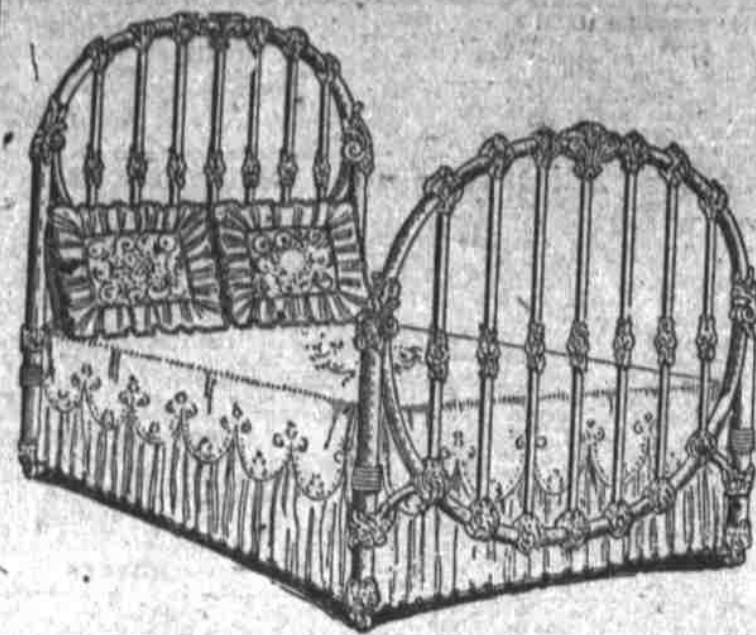

A Kitchen Treasure FREE With Every Range Sold This Week

Come in and investigate the merits of this great Range. Prices range from \$35 upward.

Splendid Enamel Beds at \$11.25

This is a very popular bed with high-class hotels and lodging houses, as well as many Portland families. It is extremely low in price, yet not "cheap" looking. The weight of this beautiful bed is about 130 pounds. The enameling is secured through the oven-drying process, and we can furnish all cream enameling or white and blue, both with rich French gilding. The large, round cones at head and foot are 7/8 inch in diameter, while the pillars are 1-1/16 inches, and both are made of the best wrought iron. The filling rods are 3/4 inch and ornamented with heavy chills. It is one of those designs that will grow in favor with you as time elapses. The looks are of the latest design, and when the bed is set up is strong and durable and stands perfectly rigid. Altogether it is an uncommonly good iron bed and is specially priced at..... \$11.25