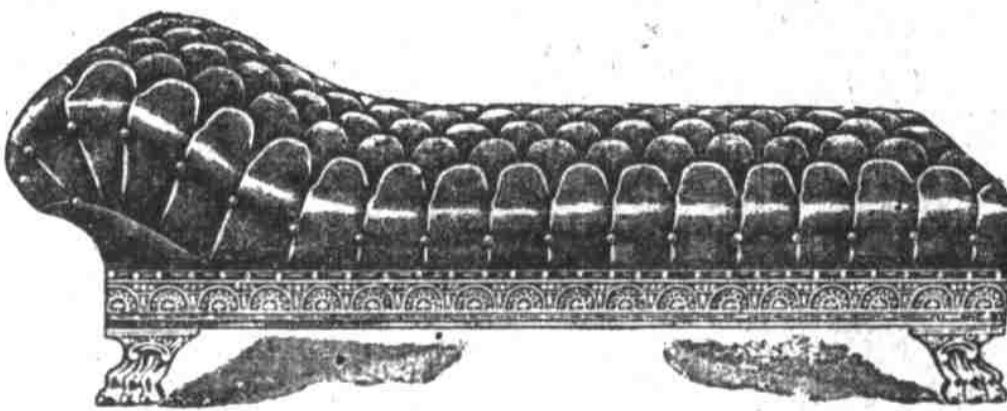

Pay \$1 Down, \$1 a Week

Great Easy Chairs

\$30

Everybody loves the easy chair. It is the favorite chair of the home, for the home reveries, day dreams and hours of rest. Great broad back, comfortable seat, friendly arms and of a poise that's always inviting to tired mortals. The movable cushions are of genuine leather, two feet wide, and the posts are of solid oak, nearly three inches in size. Solid comfort here for the big, heavy man or woman. The finish is early English. Price \$30

Pay \$1 Down, \$1 a Week

Boston Leather Couches \$25

NO. 116—Made of the best grade Deep Buff Leather, 7 rows of deep diamond tufts, filled with Canadian moss and washed cattle hair top, faced with 9-oz. white duck, fastened with non-pull-out steel prongs over Pullman guaranteed steel construction. Frame of selected quarter sawed oak. Very neatly carved and mounted on strong steel casters. Size 3 by 6 feet. Special price only..... \$25