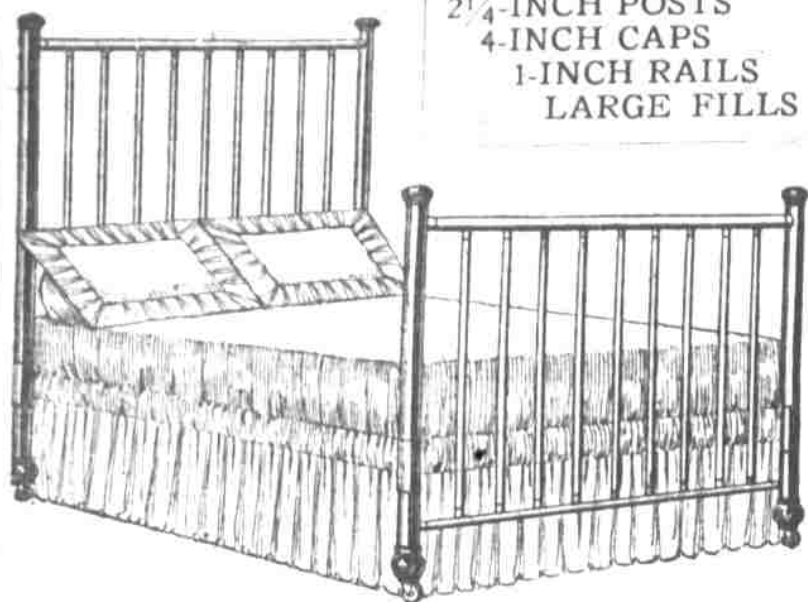

\$35 Brass Beds at \$19.50

2 1/4-INCH POSTS
4-INCH CAPS
1-INCH RAILS
LARGE FILLS

No. 6051—Call and see what beauties these Solid Brass Beds are. They are just like the cut, and are in the bright or satin finish. We have just received two carloads of these fine brass beds and are selling them at the wholesale price, and still Gevurtz makes a profit where the small dealer would lose money.

This Cottage Dining Room Set \$41

Here is a sample of the price making practiced by the Big Eastside Store. A cottage dining room set, consisting of a sideboard, extension table, six chairs for the low price of \$41—on easy terms of payment.

Only \$7.50

No. 577—This very pretty Iron Bed is made of best malleable iron, with steel side and cross rails; bed is extra high and extremely pretty design; height of head end 60 inches, height of foot end 47 inches; the continuous and beautifully curved posts are 1 1/16 inches, filling rods 3/8 inch, and the husked brass spindles in center of head and foot pieces are 3/8 inch in size; colors of enamel are pea green and gold chills, cream and gold chills; other stores ask \$12 for this same bed, but we are able to sell it to you—on easy terms, too—at **\$7.50** only