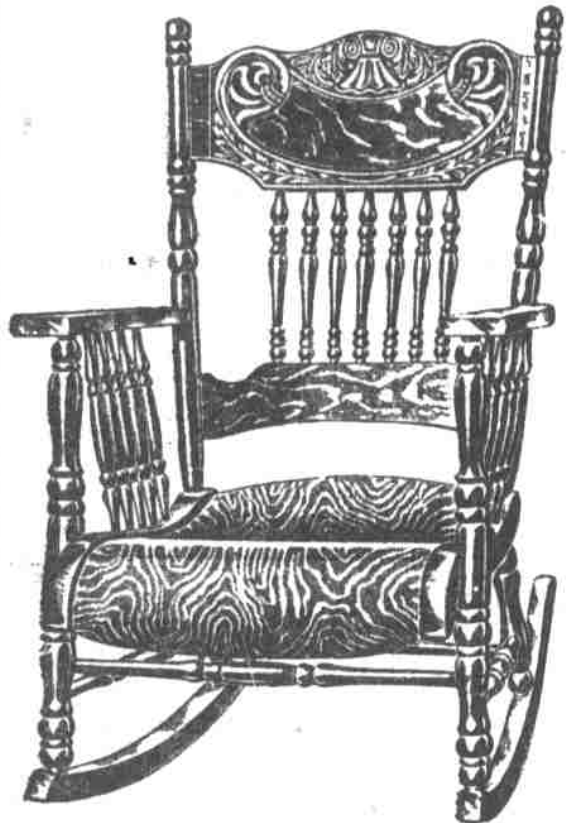

NO. X 348-6—Just like the cut, made of fine perfectly seasoned oak, beautifully quarter sawed oak back and seat. Well worth the regular price, $6.00. Specially priced at **$3.75** only