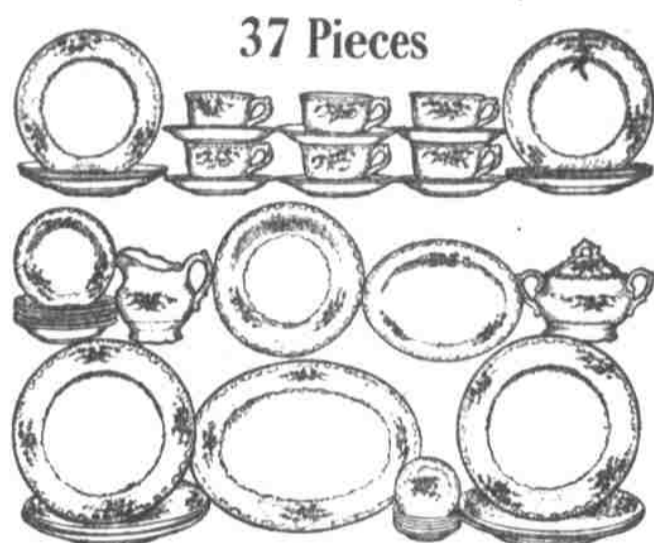

These sets are of moss-rose pattern, delicately colored and gold-trimmed. They consist of 37 pieces, and will please you.

When one stops to consider that the JEWELS are the best ranges made, and contain every feature inventive genius could devise to lighten the burdens of cooking, one can realize the importance of an opportunity that gives a housewife a Dinner Set free with her purchase.

JEWEL stoves include many original and exclusive ideas and are made in the most complete line of sizes ever offered to the American housewife.

JEWEL stoves embody the many features of practical excellence you expect in the product of the world's largest stove plant.