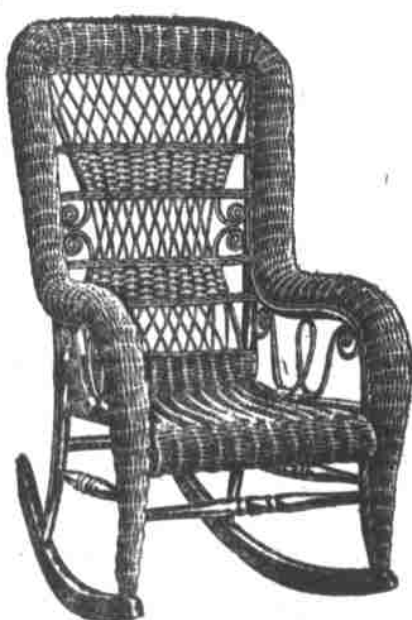

Reed Chairs and Rockers

- No. 1236—Reed Rocker, ladies' size, made of imported reed; value **$12.00**
- No. 61039—Mission reed Rocker, made of selected reed, woven cane seat; special value **$13.00**
- No. 69850—Reed Rocker, finest grade reed used in construction, reed seat and back; well worth **$15.00**
- No. 76511—Reed Chair, woven cane seat, circular back, imported German reed; a good value at **$14.00**
- No. 61633—Mission Rocker, woven cane seat; this rocker has a high back; a splendid value at **$11.00**
- No. 68194—Large reed Arm Chair, first grade reed; value **$12.50**
- No. 1205—Reed Rocker, woven cane seat and reed back, made of good quality material; value **$10.00**

$1 Down, 50c a Week