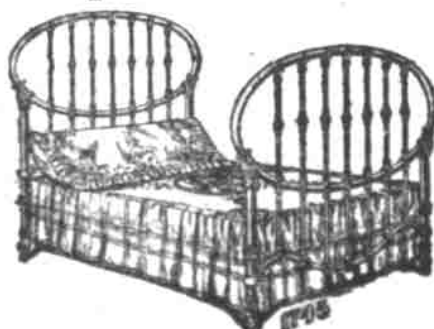

Special Terms on Iron Beds