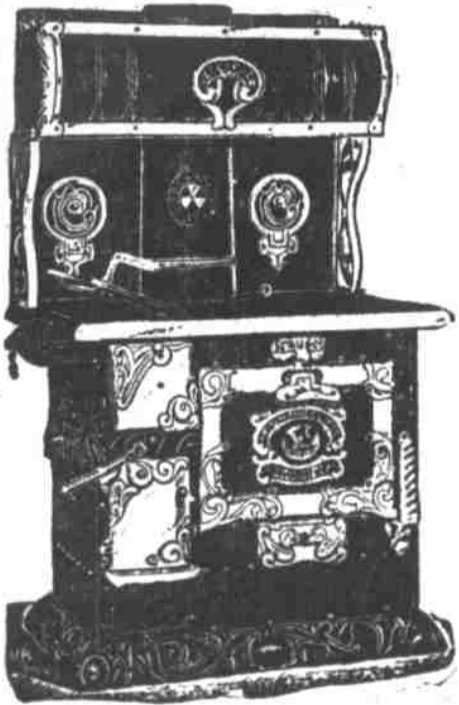

The Great Eclipse Steel Range