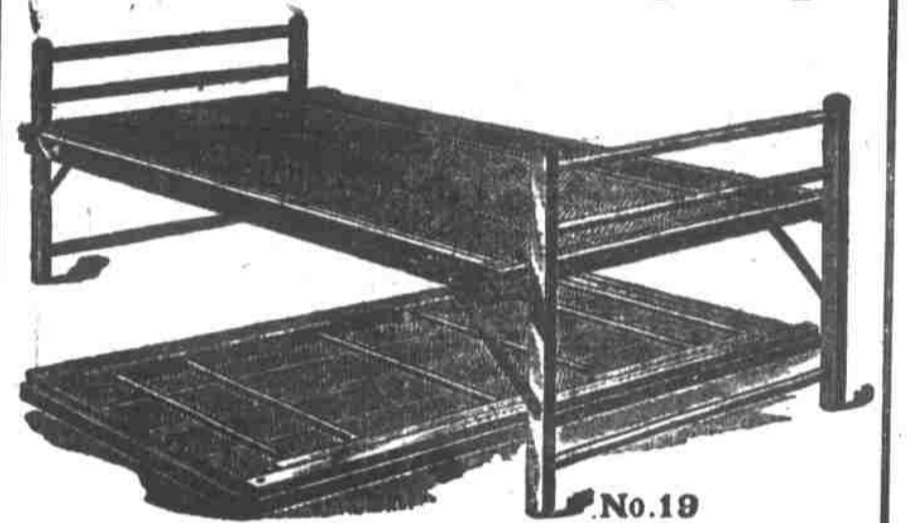

A Cot for Camping

These cots are always useful to have around. If you are going camping, fishing, hunting or in the hopfields this summer, these 3x6-foot Woven Wire Cots, just like the cut, will more than pay their little cost in the comfort they assure you. They fold up flat. Made of strong steel wire. We have them with mattress attached also. These are regular \$2.50 values, for only.....\$1.65