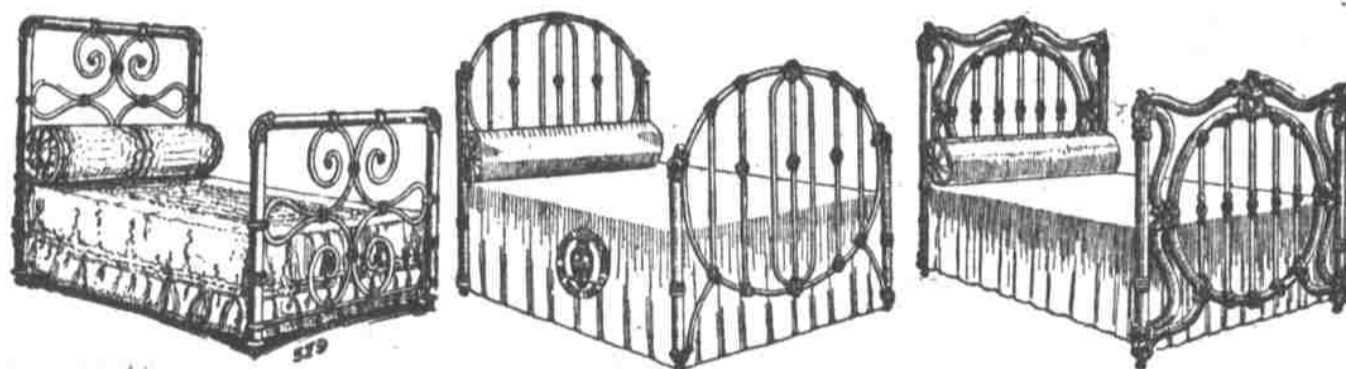

Portland's Great Installment Furniture House

\$45 Oak Dresser \$29

No. 519

This massive Dresser is in the very latest style — the embodiment of simplicity and convenience. Shaped front just like the cut, large French bevel plate mirror, 26x32 inches in size; top of the case is 22x44; cabinet work is of the best Grand Rapids workmanship; the quarter-sawed oak is of the most delicate and artistic graining and is natural to the wood—not imitation; fine polish finish. These handsome Dressers should be sold for more, but a fortunate purchase of three dozen of them enables us to make a big special of them at the low price of

\$29

But Little Money Needed to Trade Here

You can furnish a house complete, or one room only, on easy payments—Pay a little down and a little each week or month, as suits your convenience

Big Enamel Bed Bargains

If you have use for a new bed, don't miss seeing these fine Steel Beds of superior enamel. They are things of beauty, utility and durability. The enamel is secured by a special dry-kill process—is the most perfect yet devised; colorings the most attractive and popular. Made of fine angle steel. Sold for less price than others do for common iron beds. Note these special values: