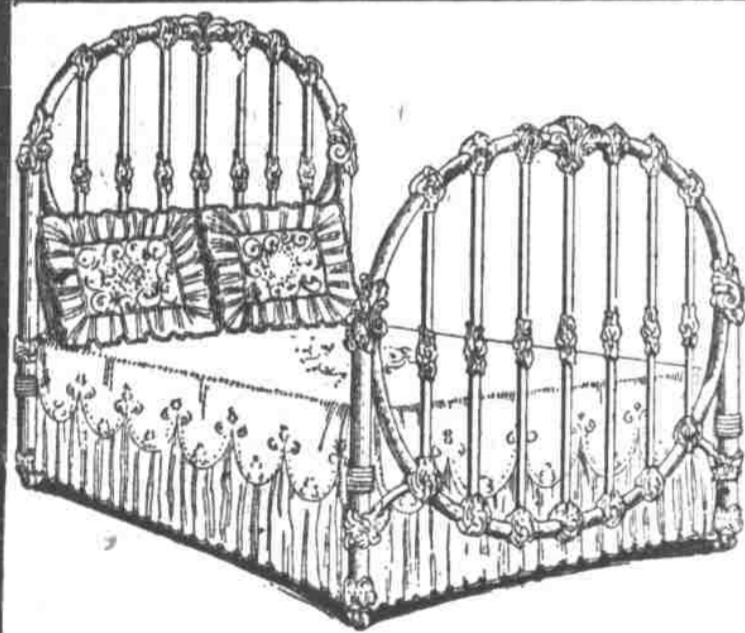

This Beautiful Bed **$7.95**

An enamel Iron Bed of very attractive model; just like the cut; heavy continuous posts; enameling of the very best quality; you would pay $13 for this bed in any other place in Portland; but we buy iron beds in immense quantities and often sell at the wholesale price. Ask for No. 563 when you call

$7.95