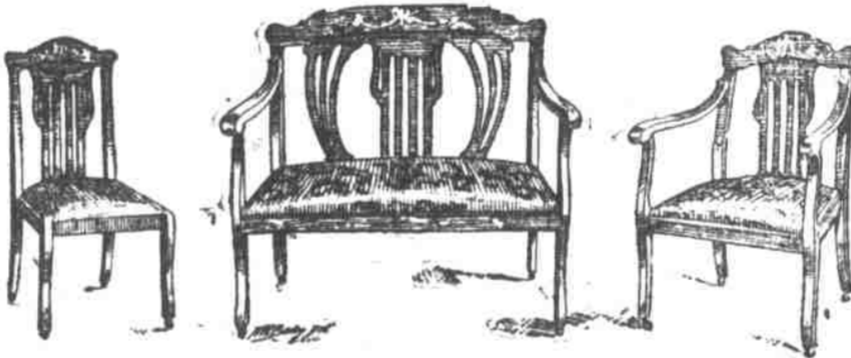

This 3-Piece Parlor Suite $12.50

Frames are in mahogany finish, shaped like the cut, and are covered with a very pretty pattern of figured velour, reg. $22 val., at this special sale for only, each, **$12.50**

Steel Range

The Celebrated Make—The

ECLIPSE

A popular range, sold at a saving of $10 to $15 below the price of other steel ranges, and you may have it placed in your kitchen for the small payment of

$1 Down; $1 a Week