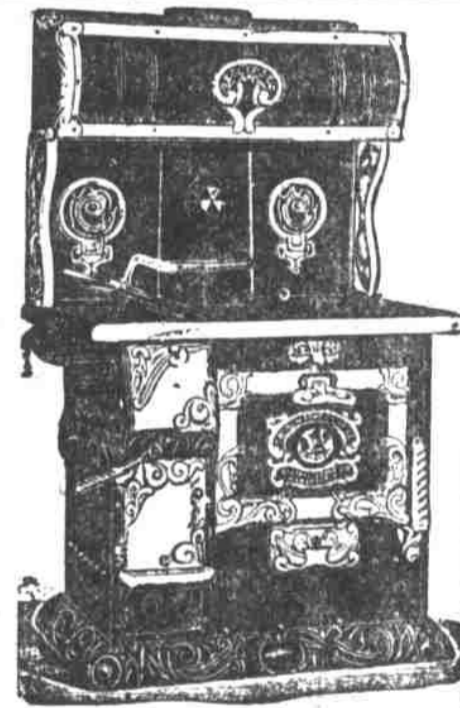

Sewing Machines

This is the high-grade "Gevurtz Special," and will do the work equally as well as a $75 machine. It is manufactured in wholesale lots for us, and we give the consumer the benefit of the wholesale price. This machine costs you but **$25-$1 DOWN** and **50¢ A WEEK**.

No. 140 1/2—Handsome Parlor Suite in three pieces, like the cut. Spanish mahogany beams, first class upholstery, coverings in high grade verona, two shades of green; new style, up-to-date goods. **$22.00** Regular price $45.00; special sale price only.

Parlor Tables

Special Prices

No. 1334—These little Tables are just like the cut and are made in both golden oak and mahogany; 24x24-inch tops with shaped shelf like the illustration. They are an exceptional bargain at the price quoted for this week. Most stores ask $10 for this table. Get in your order early, as the supply is limited.

This Table Only **$5.75**

Finest **$11.00 Oak Stands $5.00**

Special **$5.00**

"Alaska"

The Standard Refrigerators

All sizes and prices—Sold on easy terms

$1 Down-- $1 a Week

REG. $5.50 VALUE, OUR PRICE ONLY **$3.25**

Fine Oak Table $12.50

No. 427—The top is 44x44 inches, and extends to 6 feet. The wood is Pacific oak, beautifully polished. The cut shows the design of this popular table. The real value of this table is $20, and you will be expected to pay that at most Portland houses. Our special price is **$12.50** only

Like Cut—Cane Seat.

No. 298—This chair matches the 298-3 rocker. It is priced at other stores at $1.25. Special only

98c

CREDIT TO EVERYBODY

We fit up your home on easy payments—A little down—A little each week—You are welcome to credit

GEVURTZ

1st and Yamhill & SONS 2nd and Yamhill

Gas Plates Reduced