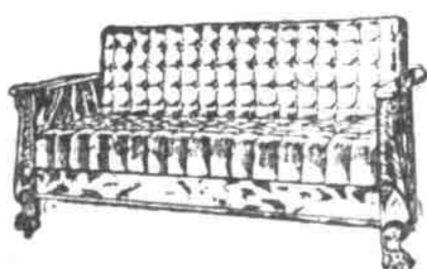

Davenport Bed $17.75

No. 22—Davenport Beds, upholstered in high-grade velours, greens and reds, make handsome sofas by day and comfortable beds at night. Regular price $30.00. Special **$17.75** special price only.

YOUR CREDIT IS GOOD.

Big Reductions in All Sideboards

No. 193—The woman who appreciates sterling values should investigate this Sideboard special. It is made of the finest selected quartersawed oak, hand-polished, and beautifully marked or flaked by the quarter-sawing. The top drawers are milled after a late design. The French bevel mirror is 30x18 inches in size, top 21x44 inches. The regular standard price is $45.00. Special price **$30.00**