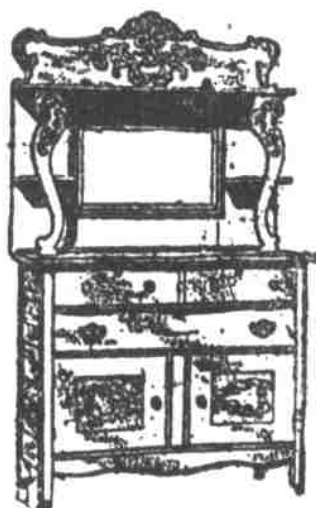

## Steel Range Special

**\$27.75**  
Regular Value \$36

**\$27.75**  
Regular Value \$36

Blue steel body, 16-inch oven, non-warping top, perfect construction. Guaranteed for 10 Years

We Know That a Pleased Customer Is the Best Advertisement. We Want to Please You

## Center Table Special

No. 473—Center Table, solid oak polished top, 24x24; regular price \$4.00; special for this sale only—

**\$2.10**

## Sideboard

No. 5190—Sideboard made of well seasoned hardwood, serpentine top 42x20; 2 small drawers, 1 large; 2 doors; 12x24 French bevel plate mirror; reg. price \$19.50; special price. **\$14.65**