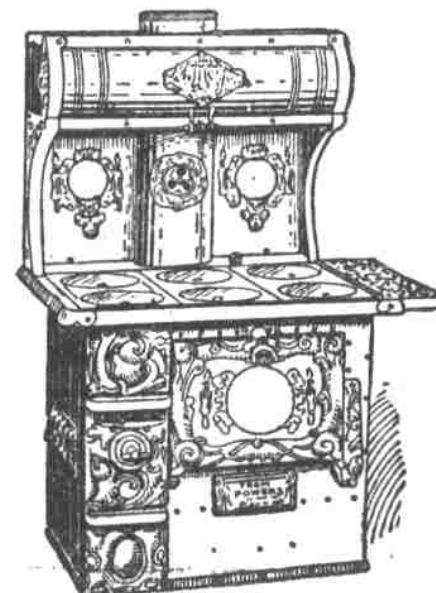

## Library Table Special

No. 3271—Library Table, genuine quarter sawed oak, one drawer, French legs, 20x30 top; regular price \$12, special sale—

**\$6.50**

Our Dignified Credit System Is the Most Convenient and Liberal Yet Devised

## Steel Range Special

**\$27.75**  
Regular Value \$36

**\$27.75**  
Regular Value \$36

Blue steel body, 16-inch oven, non-warping top, perfect construction. Guaranteed for 10 Years

We Know That a Pleased Customer Is the Best Advertisement. We Want to Please You

## Sideboard

No. 5190—Sideboard made of well seasoned hardwood, serpentine top 42x20; 2 small drawers, 1 large; 2 doors; 12x24 French bevel plate mirror; reg. price \$19.50; special price. **\$14.65**