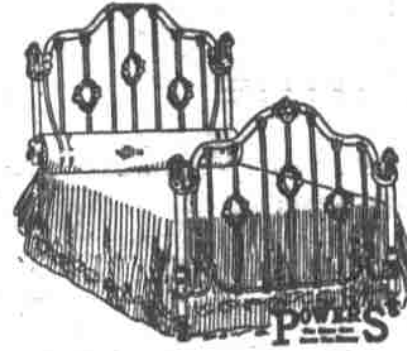

$3.50—Full size or 3/4 Iron Bed in white or green. Reduced to **$1.95**

No. 7151—Full size Iron Bed; regular $5.00, in white or green enamel. Reduced to **$2.85**

No. 9393—Iron Bed; regular $7.00, in full size only—cream, enamel or green. Reduced to **$4.00**

No. 6485—Reg. $11.50 Iron Bed, full size only, in cream and blue and Vernis Martin. Reduced to **$6.40**

No. 6359—Regular $15 Iron Bed, full size only, continuous post, fillings ornamented in Vernis Martin. Reduced to **$8.75**

No. 9142—Iron Bed, regular value $18.50, 3/4 size only, brass filling. Reduced to **$10.75**

Regular $6.00—2-6 White enamel Cots. Reduced to **$4.50**

No. 340—Regular $2.00 Center Table, 18-inch square top, golden oak finish. A limited number of these tables. Reduced to **$1.40**

No. 3220—regular $7.50 Library Table, solid oak, golden finish. Reduced to **$4.50**

No. 6108—Regular $25.00 Library Table in wax, golden oak or early English finish. Reduced to **$14.85**

No. 6348—Regular $23.00 Library Table, solid oak in golden finish, claw feet. Reduced to **$12.50**

$3.50 Reed Rocker. Reduced to **$2.35**

$10.00 Reed Rocker, full roll arm, best imported reed. Reduced to **$6.00**

$15.00 Reed Rocker, comfort seat and back. Reduced to **$9.00**

Regular $7.50 Reed Rocker, full comfort seat. Reduced to **$4.25**