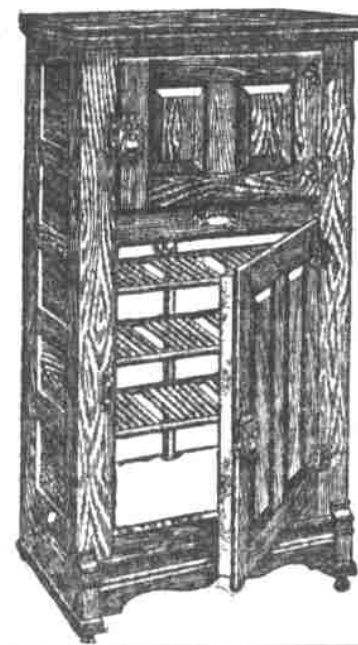

"Alaska" Refrigerators

$12 Size
This Week Only

$8.50

It has a reputation extending over 40 years. A standard. The above size is sufficiently large for the average family.