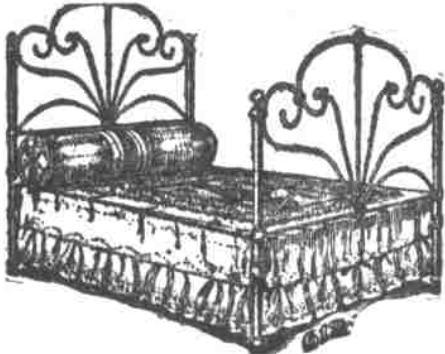

$3.50 Iron Beds
Our Price **$1.75**
Only....

These are perfect Beds in every way. They are exactly the same beds other stores ask $3.50 for. Several colors of enamel. If you are thinking of fitting up a spare room or two you should visit the Big East Side Store this week. We are always the lowest, but quote especially low prices this week.

$22.00 Buffet
$13.25

Stands
50c

75c Ingrain Carpet 38c

$1.25 Brussels Carpet 55c

Seven Beautiful Patterns.

$2.25 Axminster Carpets . 98c

Six patterns of these celebrated carpets at this price.

25c Oil Cloth, Per Yard . . 10c

$1.75 Lace Window Curtains 65c

These are fifty inches wide by three yards long.