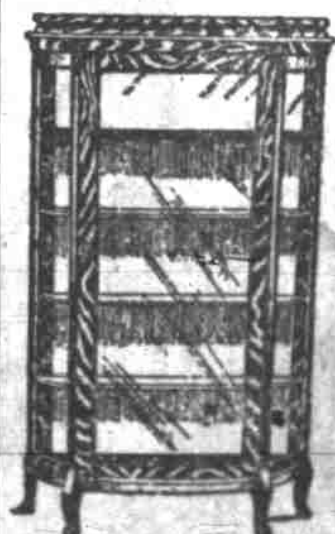

No. 411—Large Baby Crib, with firm woven wire mattress, pink and blue enameling, with drop sides like illustration. Selling regularly at $11. Special at only **$7 Each**

Closet $15