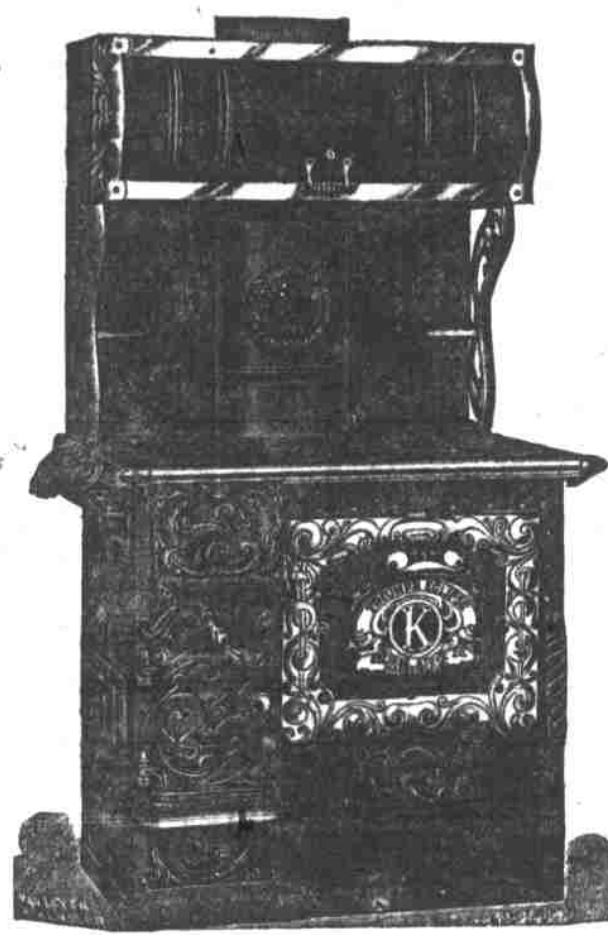

These Bargains Will Bring It Running!

Eclipse Steel Range
$25.00

To meet the demand for a low-priced Steel Range we placed an order with the Eclipse Stove Co. for a special range. The first shipment has just been received—series "K" Eclipse.

This Range Costs You Only $25

It is made after the regular Eclipse pattern and is warranted to give satisfaction to those who desire a small range. Don't buy a cast or sheet-iron range when you can buy a well-known Steel Range for **$25.00** only.

Tapestry Brussels Rugs
Only $10.00

These are regular $22.50 Tapestry Brussels Rugs, room size, sold at $12.50 below the usual price. A job lot of many beautiful patterns purchased at a great price-saving. On sale all this week at **$10**