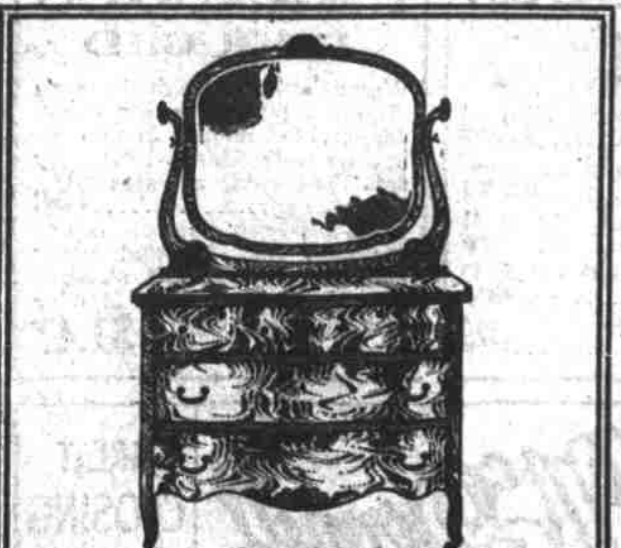

Dressers at Cost For Monday Only

AT **$8.10**—No. 2435 Dresser, 18x18 French bevel plate mirror, 2 long and 2 short drawers with serpentine top..... Regular value $15.00
AT **$12.75**—No. 881 Dresser, solid oak, 18x30 French bevel plate mirror, 2 swell top drawers, beautiful finish..... Regular price $23.50
AT **$19.75**—No. 2153 Dresser, quarter-sawed, hand polished, golden finish, 2 serpentine top drawers; this has a 22x23 French Bevel plate mirror. We have only 4 of these dressers and an extra good bargain..... Regular price $32.50
AT **$29.50**—No. 6236 Dresser, birds' eye maple, has full serpentine front, 28x34 French bevel plate mirror..... Regular price $48.00
AT **$12.50**—No. 212 Dresser, white maple, rubbed finish, 24x30 bevel plate mirror, base has 2 serp'tn top drawers..... Regular price $19.50
AT **$29.50**—No. 6236 Dresser, mahogany finish; has full serpentine front, 28x34 French bevel plate mirror..... Regular price $48.00
AT **$39.00**—No. 1277B Dresser, made in solid mahogany. This dresser is manufactured by Widdicomb of Grand Rapids and is one of our greatest bargains..... Regular price $75.00
AT **$19.50**—No. 2877 Dresser, full serpentine front, 18x30 French bevel plate mirror, genuine mahogany veneer..... Regular price $32.50

A rousing Parlor Suit sale commences here Monday morning. Every one at the lowest price ever made on suits of reliable quality. These suits are all of this year's goods in new and attractive designs, best construction throughout. We consider these the biggest bargains in Parlor Suits ever offered at a Portland sale, and we want everybody to see the values. **DON'T MISS THIS EVENT.** We contracted for a big lot of suits and must move them.