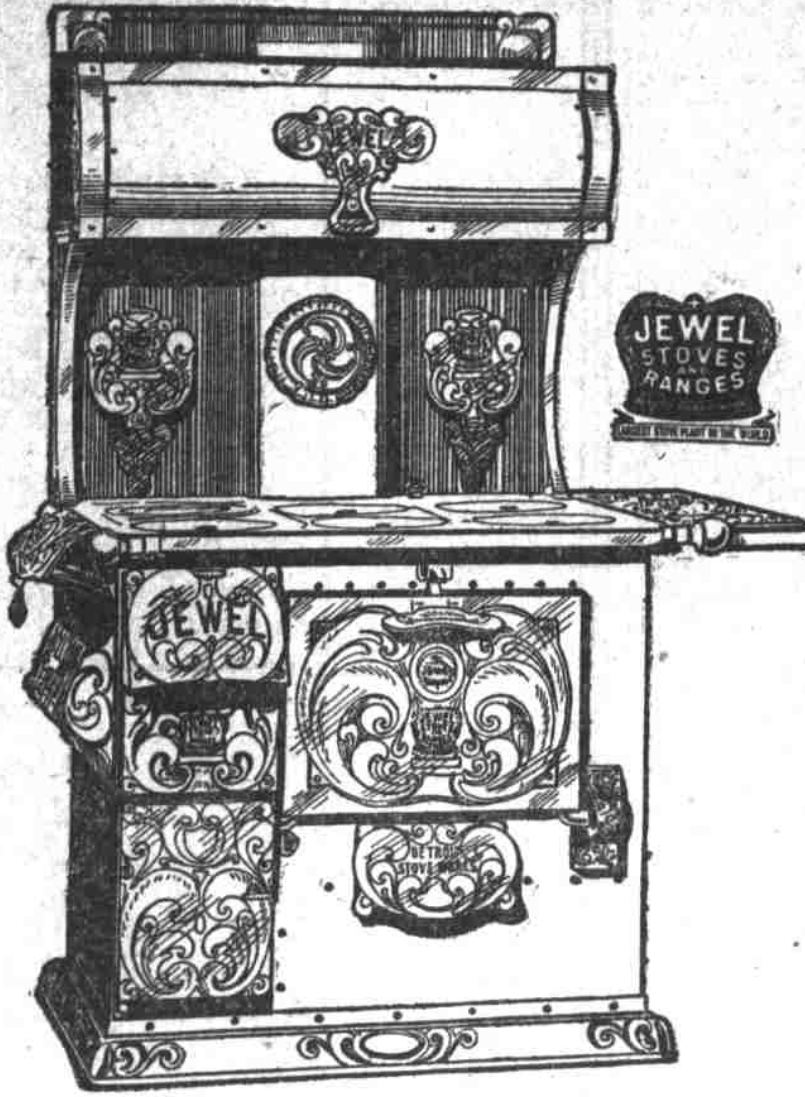

PORTLAND, OREGON, SUNDAY MORNING, MAY 31, 1908.

POWERS Dignified Credit for All **POWERS** The Store That Saves You Money **POWERS**

No. 2846—Folding Reclining Go-Cart, reed body, cushion, rubber-tire wheels—price this sale, only... **$15.00**

No. 2840—Folding Reclining Go-Cart, upholstered seat and back, rubber-tire wheels, parasol—price, only... **$12.00**

No. 4030—Collapsible Go-Cart, all steel body; upholstered in Chase leather—price this sale, only... **$11.50**

No. 2964—Baby Carriage, heavy reed body, cushion-tire wheels—price this sale, only... **$19.00**

$1 Down—$1 a Week

Jewel Steel Range

The Handsomest, Best Made and Most Satisfactory Range Manufactured

The acme of perfection in Steel Ranges. Has large quick-baking oven, heated evenly with smallest possible amount of fuel, and well protected by cast plates. Will bake perfectly on the rack as well as on the oven bottom. Oven is of wrought steel, full size—broad, deep and high.

$1 Down—$1 a Week

Jewel Steel Range

The Most Attractive Range on the Market

The Jewel Steel Range is most attractive in design and ornamentation, compactly built and operated entirely from the front. Body is made of heavy blue planished steel, which will not chip, peel, rust or turn white when heated. The walls are lined with asbestos to prevent radiation of heat into the kitchen and to economize fuel.

$1 Down—$1 a Week

No. 70 Refrigerator, zinc lined, hardwood case with mineral wool lining—price this sale, only... **$10.00**

No. 71 Refrigerator, hardwood case, mineral wool lining—price... **$16.50**

No. 2 Wisconsin Peerless Refrigerator, lined throughout with finest grade of white enamel—price this sale, only... **$20.00**

No. 3 Wisconsin Peerless Refrigerator, ice capacity 75 pounds, white enamel lined—price this sale, only... **$25.00**

$1 Down—$1 a Week

Powers' Great Sale of Dining Room Furniture

The prices on our DINING ROOM FURNITURE have been cut without regard to values and the result is bargains that you cannot afford to pass. We need room on our Dining Room Floor—we are going to have it—prices will move the goods. Our salesmen will be glad to show you through, whether you come to look or to buy.

Buffets and Sideboards Less Than Cost

No. 4532—$37.50 Canopy Top Buffet in weathered oak, leaded glass front—reduced to... **$18.75**

No. 380—$65.00 Sideboard in weathered oak, canopy top—reduced to... **$32.50**

No. 104—$120.00 Quarter-Sawed Golden Oak Buffet, claw feet, glass knobs—reduced to... **$68.50**

No. 0404—$75.00 Buffet in select quarter-sawed golden oak, canopy top, full swell front—reduced to... **$41.00**

No. 4032—$35.00 Sideboard, swell top and top drawers, shaped French bevel mirror—reduced to... **$18.95**

No. 1—$40.00 Early English Buffet in select quarter-sawed oak, full swell front—reduced to... **$21.50**

No. 123—$87.50 Golden Oak Buffet, shaped front, claw feet—reduced to... **$43.75**

No. 800—$69.50 Combination Buffet and China Cabinet, leaded glass front, weathered oak—reduced to... **$34.75**

No. 535—$48.00 Weathered Oak Buffet, leaded glass doors, mirror back—reduced to... **$24.00**

No. 2—$43.00 Quartered Oak Buffet, full swell front, shaped mirror back, early English finish—reduced to... **$21.50**

No. 811—$80.00 Buffet in golden or weathered oak, canopy top—reduced to... **$39.50**

No. 332—$39.00 Weathered Oak Buffet in mission design, glass front, mirror back—reduced to... **$23.50**

No. 536—$53.50 Quarter-Sawed Golden Oak Buffet—reduced to... **$31.50**

No. 761—$38.00 Buffet in golden or weathered oak, shaped mirror back—reduced to... **$19.75**

No. 646—$82.50 Buffet, colonial design, quarter-sawed oak, golden or early English finish—reduced to... **$41.25**

No. 791—$96.00 Quarter-Sawed Oak Buffet in golden or weathered finish—reduced to... **$48.00**