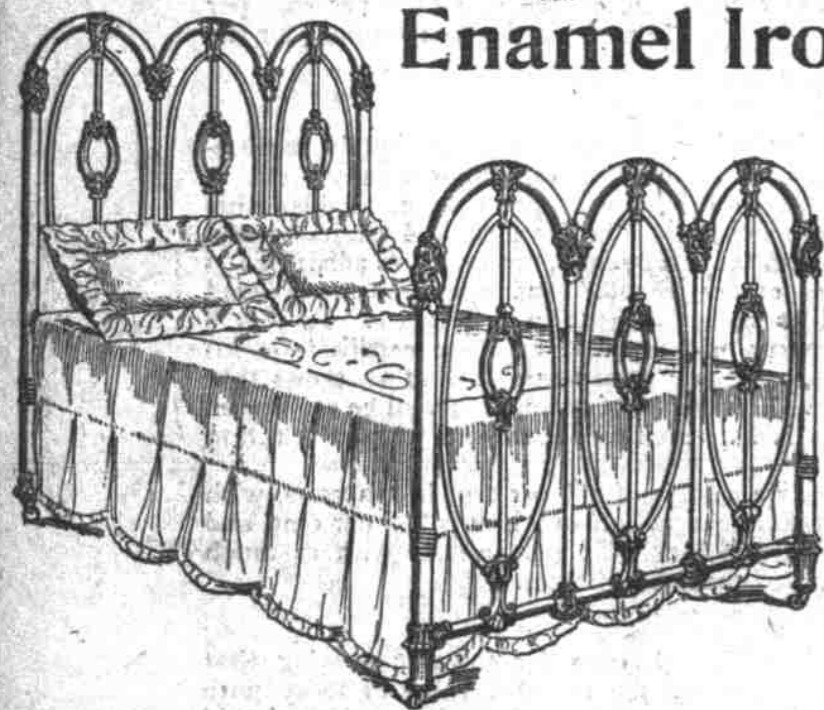

WE SELL for the Price OTHERS PAY!

$10 Royal Mattress $5.50 Only

Silk floss, hair, felt and other fine Mattresses also in stock and priced right.

These Royal Mattresses are made in the most perfect manner of purified wool, have fine art ticking, roll edges, and are warranted not to pack or lump; worth $10, but made a special at **$5.50** only.

Wire Cots Only $2

These are full-size Cots, made of the best wire netting and fold as shown in the cut.

$4.50 Vals Here Only $2.75

No. 190—There are a goodly number of these little Library Tables, 18x24 inches in size, that are regularly priced at $4.50; made of hardwoods and neatly finished and fitted with drawer for writing material; they go at only **$2.75**

$17.50 Tables Only $9.85

No. 4134—These Tables have 4-inch legs, tops extend to 6 feet; are made of solid oak finished weathered or golden; they are easy to keep in order, no place for dirt to accumulate, and always look attractive; the regular price is $17.50, made a special for Monday, Tuesday and Wednesday **$9.85** day.

Look at This Fine $22.50 Enamel Iron Bed for Only $10.85

No. 819—Just like the picture, in large tubing, beautifully enameled in cream; ovals shown in head and foot pieces, together with the chills, are heavily gilded in bright gold; a massive bed that will surely please, and, then, look at the price; for this week they are on sale at **$10.85**