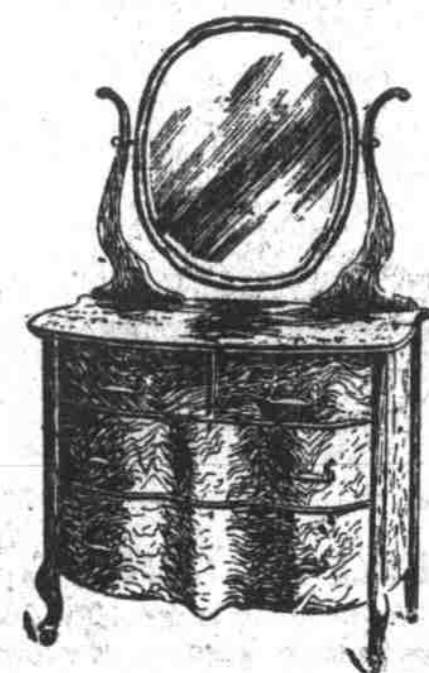

No. 330—Fine tuna mahogany Dresser; swell front; four drawers; piano polish; French plate mirror 22x30 inches. A very beautiful piece in perfect condition. **$45.00 Dresser for $29**