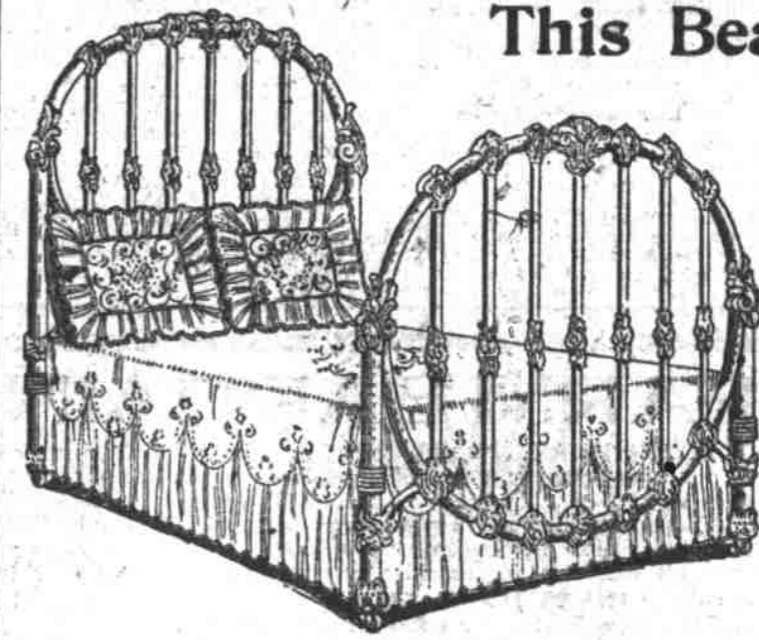

No. 563—Just like the cut, in white, blue, cream and green; very neat and attractive design; a bed that is regularly priced at $13.50 and is worth every cent of it, as you'll admit when you see the bed; we have just added an immense line of Iron Beds, and these models will be closed **$7.50** out at.

Closing Out Sample Dressers