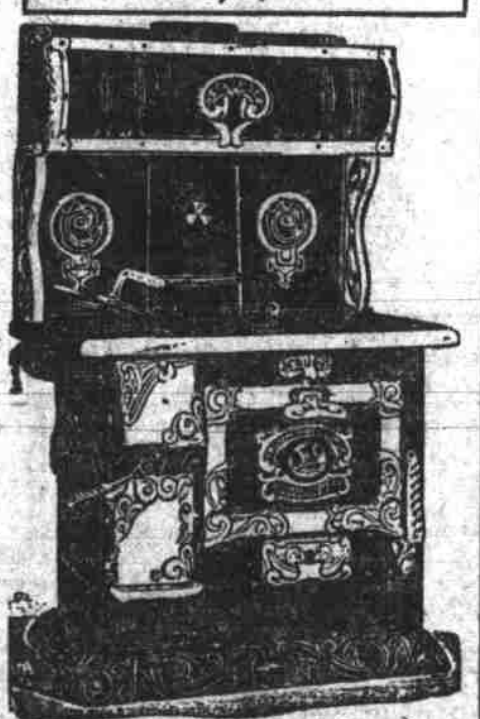

GEVURTZ & SONS
Yamhill St.—First and Second Sts.

EASY TERMS

GEVURTZ BROS.
East Burnside and Union Avenue