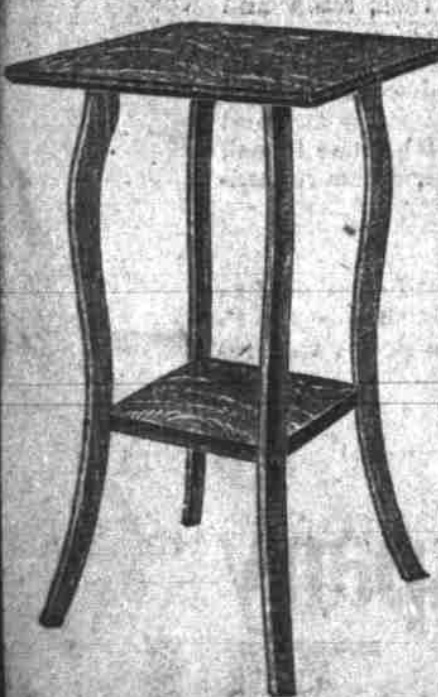

A Few in a Larger Size

24x24-inch tops, made of hardwood, neatly finished, have turned legs, braced by lower shelf; will be closed out at the low price of **$1.50**

No mail orders taken for these tables.

$13.50 Hall Trees $7.50

No. 674—These Hall Trees are fitted with bevel glass mirrors, brass hooks for clothing, a shoe box in the seat; made of solid oak in the golden finish; we secured a big lot of them cheap and shall make a special of them this week; $13.50 values, only **$7.50**

Mission Rockers Now Only $4.50