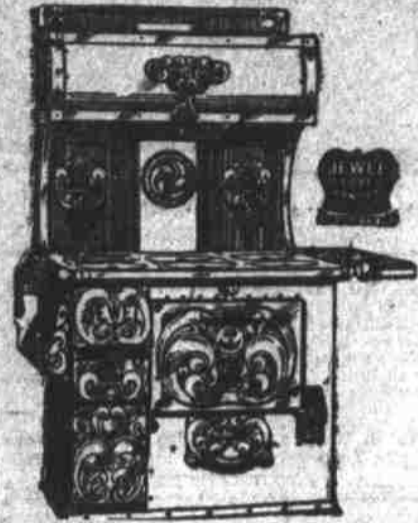

PORTLAND, OREGON, SUNDAY MORNING, MAY 17, 1908.

POWERS Dignified Credit for All POWERS The Store That Saves You Money POWERS

Parlor Pieces Cut 1/2

- \$100.00 3-piece Parlor Suit, upholstered in rich verona, carved feet, mahogany finished frame, special one half price, **\$50.00**
- \$80.00 3-piece Parlor Suit, in mahogany finish, upholstered in verona, one half price, **\$40.00**
- \$48.00 2-piece Mahogany Finished Parlor Suit, upholstered in verona, one half price, **\$24.00**
- \$30.00 Gold Arm Chair, seat upholstered in silk damask, special, one half price, **\$15.00**
- \$180.00 3-piece Mahogany Finished Parlor Suit, heavily carved frame, upholstered in verona, special, one half price, **\$90.00**
- \$25.00 Gold Roman Seat, upholstered in silk damask, special one half price, **\$12.50**
- \$17.50 Parlor Table, in vernis martin, round top, French legs, special, one half price, **\$8.75**
- \$42.00 3-piece Mahogany Finished Parlor Suit, upholstered in verona, one half price, **\$21.00**

Jewel Steel Ranges

**\$1 Down
\$1 Week**

**\$1 Down
\$1 Week**

Jewel Steel Ranges meet every desire of the housewife. Large, strong, non-warping tops—big fireboxes hold fire over night—grate can be used for coal or wood, and the specially designed heat distributing flues are easy to get at and easy to clean out. Jewel Steel Ranges will save money and last a life-time. They are built right and "work right." The oven is large and you can bake on the oven rack and the oven bottom at the same time, because the perfect flue system distributes the heat evenly.