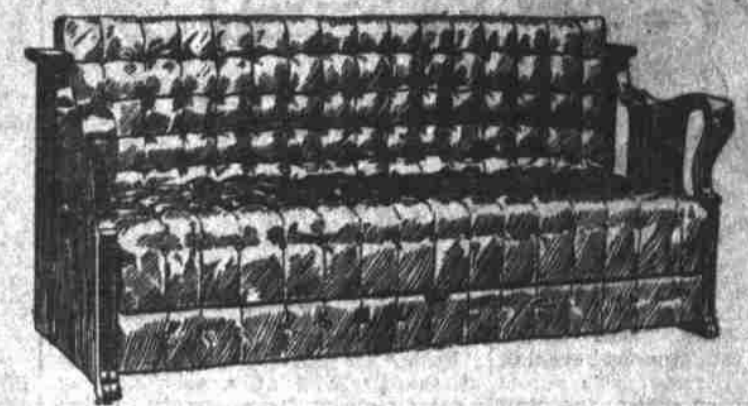

PORTLAND, OREGON, SUNDAY MORNING, MAY 17, 1908.

POWERS Dignified Credit for All POWERS The Store That Saves You Money POWERS

Parlor Pieces Cut 1/2

- \$100.00 3-piece Parlor Suit, upholstered in rich verona, carved feet, mahogany finished frame, special one half price, **\$50.00**
- \$80.00 3-piece Parlor Suit, in mahogany finish, upholstered in verona, one half price, **\$40.00**
- \$48.00 2-piece Mahogany Finished Parlor Suit, upholstered in verona, one half price, **\$24.00**
- \$30.00 Gold Arm Chair, seat upholstered in silk damask, special, one half price, **\$15.00**
- \$180.00 3-piece Mahogany Finished Parlor Suit, heavily carved frame, upholstered in verona, special, one half price, **\$90.00**
- \$25.00 Gold Roman Seat, upholstered in silk damask, special one half price, **\$12.50**
- \$17.50 Parlor Table, in vernis martin, round top, French legs, special, one half price, **\$8.75**
- \$42.00 3-piece Mahogany Finished Parlor Suit, upholstered in verona, one half price, **\$21.00**

Folding Davenports Cut 1/2

- \$65.00 Folding Davenport Bed in weathered oak, upholstered in chase leather, special, one half price, **\$32.50**
- \$60.00 Davenport Folding Bed, upholstered in velour, golden oak or mahogany, any finish, special, one half price, **\$30.00**
- \$67.50 Folding Davenport Bed in quarter-sawed oak or mahogany finish, upholstered in verona, special, one half price, **\$33.75**
- \$58.00 Davenport Bed in golden oak, upholstered in red verona, special, one half price, **\$29.00**
- \$47.50 Davenport Folding Bed, in golden oak, upholstered in velour, one half price, **\$23.75**
- \$50.00 Quarter-Sawed Golden Oak Davenport, upholstered in velour, one half price, **\$25.00**
- \$75.00 Folding Davenport in verona velour, golden or weathered oak frame, half price, **\$37.50**