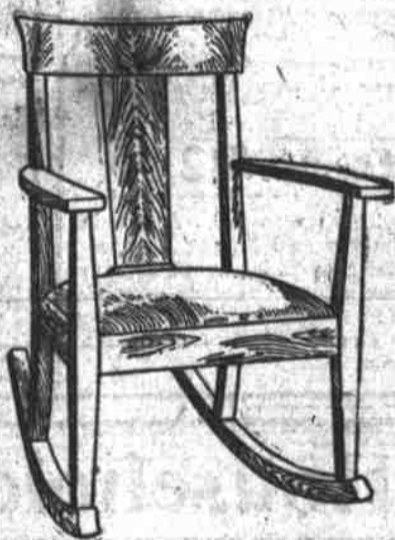

No. 332—Rocker in mahogany finish, seat upholstered in genuine leather. Price this sale, only, **$21.00**

$1 Down, $1 Week

Carpets, Rugs' and Bedding

- 9x12 Smith's Velvet Rugs, Special, **$29.50**
- 9x12 Royal Axminster Rugs, Special, **$24.75**
- 8-3x10-6 Brussels Rugs, special, **$13.25**
- 9x12 Wool Velvet Rugs, Special, **$22.50**
- 9x12 Fiber Rugs, Special, **$11.65**
- Royal Axminster Carpet, per yard, **$1.44**
- Hartford Brussels Carpet, per yard, **$1.22**
- Amber Velvet Carpet, per yard, **$1.15**
- Lakeside Brussels Carpet, per yard, **80c**
- All Wool Extra Super Ingrains, per yard, **90c**
- Half Wool Ingrains, per yard, **67c**
- $3.50 Comforts, special this week, **$2.40**
- $2.75 Comforts, special this week, **$1.95**
- $3.00 Comforts, special this week, **$2.10**
- $4.50 Comforts, special this week, **$3.10**
- $10.00 White Wool Blankets, **$7.40**
- $7.50 Gray Wool Blankets, **$4.95**
- $2.15 Cotton Blankets, **$1.35**