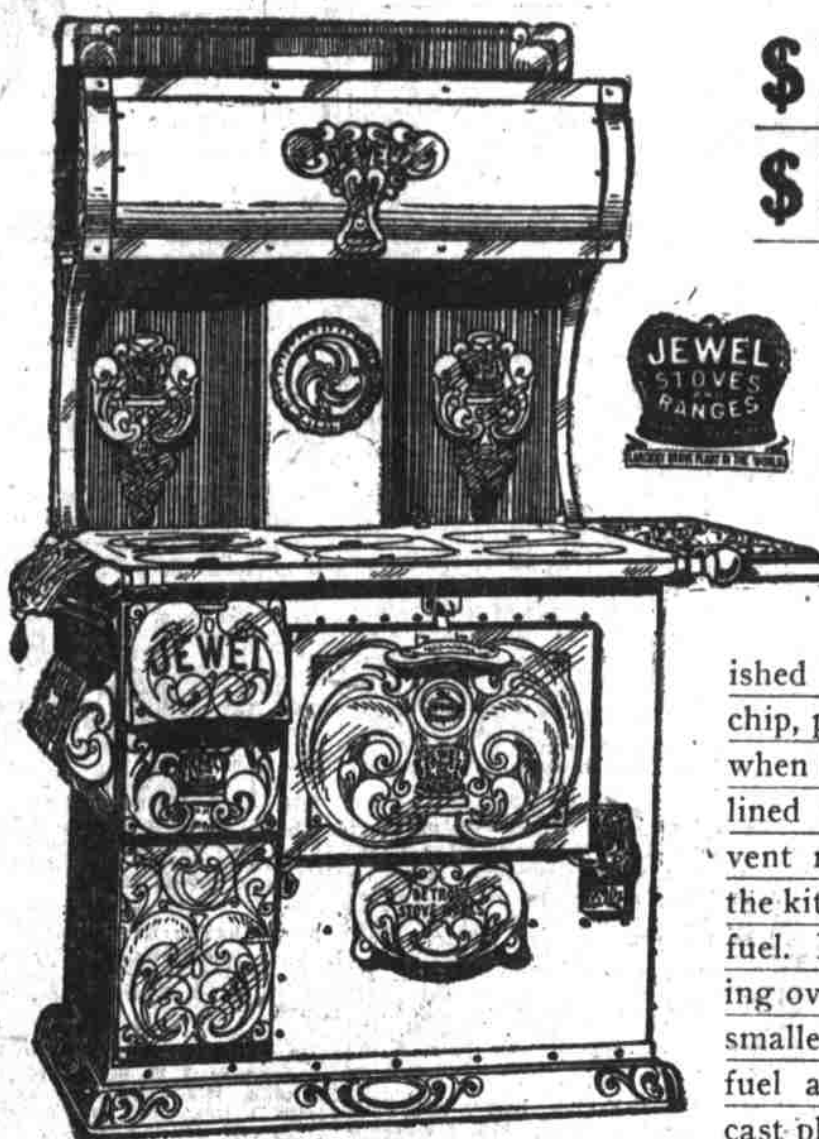

Jewel Steel Range

An Elegant Range With No Equal

**$1 Down
$1 Week**

The Jewel Steel Range is most attractive in design and ornamentation; compactly built and operated entirely from the front. Body is made of heavy blue planished steel which will not chip, peel, rust or turn white when heated. The walls are lined with asbestos to prevent radiation of heat into the kitchen and to economize fuel. Has a large quick-baking oven, heated evenly with smallest possible amount of fuel and well protected by cast plates.

Terms $1 Down, $1 Week

WE MUST HAVE ROOM to sample our new spring stock—All sample lines will be closed out at once regardless of cost

POWERS
THE STORE THAT SAVES YOU MONEY
DIGNIFIED CREDIT FOR ALL FIRST AND TAYLOR

Porch Furniture

We have just received a large shipment of Porch and Lawn Furniture, our stock includes chairs, rockers, settees and porch swings

Buffets and Sideboards

We'll Make Terms to Suit You

- No. 1300—Buffet in quarter-sawed oak, leaded glass front, golden or weathered finish, at..... **$36.50**
- No. 5950—Quarter-sawed Oak Buffet, 10x38-inch French bevel mirror, golden or weathered finish, at..... **$25.00**
- No. 761—Buffet in quarter-sawed oak, golden or weathered finish, 16x20 oval French bevel mirror, at..... **$38.00**
- No. 1—Buffet in quarter-sawed oak, Early English finish, full swell front, French legs..... **$40.00**
- No. 332—Mission Buffet in quarter-sawed weathered oak, glass front and mirror back..... **$39.00**
- No. 2—Early English Buffet, 12x38, with French bevel mirror, leaded glass front..... **$43.00**
- No. 5910—Hardwood Sideboard, 15x26-inch oval French bevel mirror..... **$21.00**
- No. 5900—Sideboard in select hardwood, 14x24-inch bevel mirror..... **$17.50**

Terms $1 Down, $1 Week

Library Tables Greatly Reduced

- $42.50 Quarter-sawed Golden Oak Library Table, oval top, reduced to..... **$29.75**
- $38.50 Library Table, pedestal base, quarter-sawed golden oak, reduced to..... **$27.00**
- $42.50 Library Table, quartered golden oak, three drawers, reduced to..... **$28.00**
- $23.50 Quarter-sawed Golden Oak Library Table, one drawer, full French legs, reduced to..... **$16.50**
- $17.50 Library Table, in Early English finish, one drawer, reduced to..... **$12.75**
- $55.00 Mission Library Table, one drawer and magazine rack, reduced to..... **$39.00**
- $32.50 Library Table, mission design, weathered finish, reduced to..... **$23.50**

METAL Beds

on Easy Terms