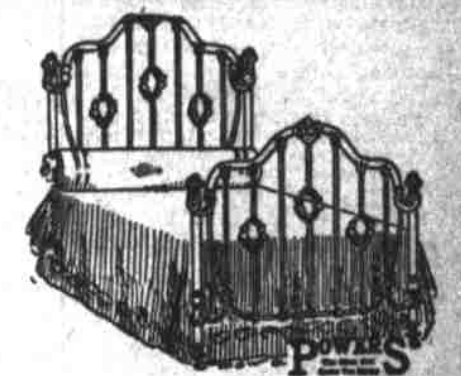

METAL Beds

on Easy Terms

- No. 927—Iron Bed, angle iron head and foot, scroll pattern. Price..... **$4.50**
- No. 632—White Enamel Iron Bed, full or three-quarter size. Price..... **$3.50**
- No. 796—Continuous Post Iron Bed, in cream enamel. Price..... **$8.50**
- No. 747—Iron Bed in cream or green enamel. Priced at..... **$7.50**
- No. 608—Iron Bed, oval pattern, extra heavy chills, cream and gold or Vernis Martin. Price..... **$12.50**
- No. 706—Continuous Post Iron Bed, in cream enamel or Vernis Martin; price..... **$13.50**
- No. 230—Iron Bed, in blue and white enamel, continuous post, brass spindle head and foot. Price..... **$27.50**
- No. 665—Blue and White Iron Bed, decorated chills. Price..... **$14.00**
- No. 603—Continuous Post Iron Bed in cream enamel or Vernis Martin. Price..... **$14.00**
- No. 627—Iron Bed, continuous post, cream enamel or Vernis Martin. Price..... **$13.50**

Terms $1 Down, $1 Week