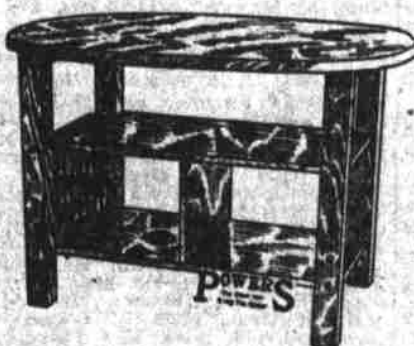

Library Tables Greatly Reduced

- $42.50 Quarter-sawed Golden Oak Library Table, oval top, reduced to..... **$29.75**
- $38.50 Library Table, pedestal base, quarter-sawed golden oak, reduced to..... **$27.00**
- $42.50 Library Table, quartered golden oak, three drawers, reduced to..... **$28.00**
- $23.50 Quarter-sawed Golden Oak Library Table, one drawer, full French legs, reduced to..... **$16.50**
- $17.50 Library Table, in Early English finish, one drawer, reduced to..... **$12.75**
- $55.00 Mission Library Table, one drawer and magazine rack, reduced to..... **$39.00**
- $32.50 Library Table, mission design, weathered finish, reduced to..... **$23.50**