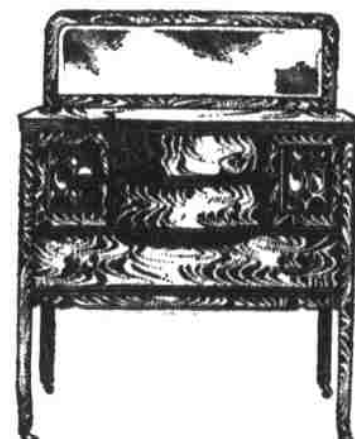

MISSION ROCKER, finished weathered or golden, spring seat, upholstered in chase Spanish leather. Price..... **\$14.00**
Special Terms—\$1.00 Down, \$1.00 Week.

DINING CHAIR, in solid oak, brace arm, cane seat, finished golden; regular value \$2.25. Special this week..... **\$1.35**

DRESSER made of select hardwood, white maple or golden finish, 24x30-inch French bevel mirror. Price..... **\$22.00**
Special Terms—\$1.00 Down, \$1.00 Week.

DINING CHAIR, in solid quarter sawed oak, saddle seat, finished golden; regular value \$3. Special this week... **\$1.65**