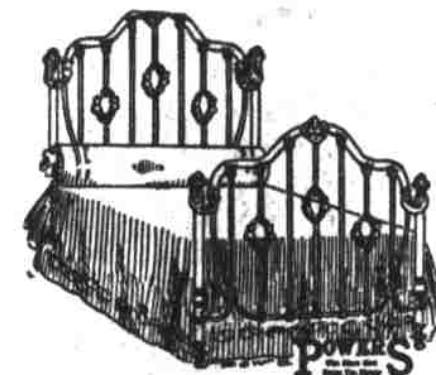

IRON BED in cream and gold enamel or Vernis Martin finish, 11-16-inch post, extra heavy chills. Price..... **$13.50**
Special Terms—$1.00 Down, $1.00 Week.