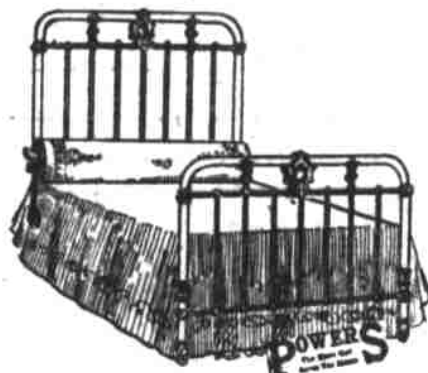

IRON BED with 11-16 inch continuous post, cream and gold enamel or Vernis Martin finish. Price..... **\$12.50**
Special Terms—\$1.00 Down, \$1.00 Week.

EMPIRE BED, in quarter sawed golden oak, birdseye maple or genuine mahogany. Price... **\$26.00**
Special Terms—\$1.00 Down, \$1.00 Week.