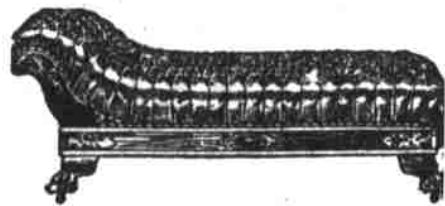

DIGNIFIED CREDIT FOR ALL

Remember that our DIGNIFIED CREDIT SYSTEM is at your disposal. A few dollars down and a dollar or two a week will do

PRINCESS DRESSER, in golden, white maple or mahogany finish, 18x30-inch French bevel mirror. Price..... **\$17.50**
Special Terms—\$1.00 Down, \$1.00 Week.

IRON BED with 11-16 inch continuous post, cream and gold enamel or Vernis Martin finish. Price..... **\$12.50**
Special Terms—\$1.00 Down, \$1.00 Week.

EMPIRE BED, in quarter sawed golden oak, birdseye maple or genuine mahogany. Price... **\$26.00**
Special Terms—\$1.00 Down, \$1.00 Week.

LIBRARY TABLE in quarter sawed golden oak, shaped leg, one drawer and shelf. Price..... **\$21.50**
Special Terms—\$1.00 Down, \$1.00 Week.

CHIFFONIER in thoroughly seasoned hardwood, oval French bevel mirror, white maple, golden or mahogany finish. Price..... **\$17.50**
Special Terms—\$1.00 Down, \$1.00 Week.