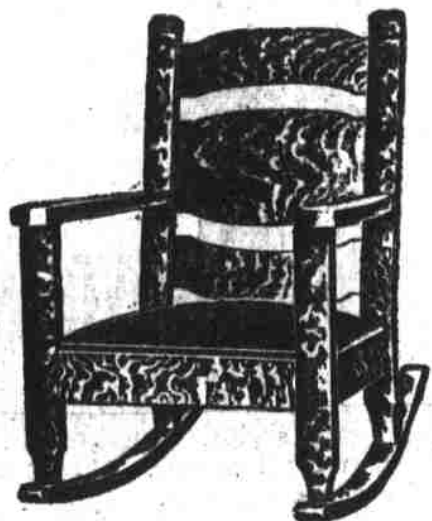

LIBRARY TABLE in quarter sawed golden oak, shaped leg, one drawer and shelf. Price..... **\$21.50**
Special Terms—\$1.00 Down, \$1.00 Week.

CHIFFONIER in thoroughly seasoned hardwood, oval French bevel mirror, white maple, golden or mahogany finish. Price..... **\$17.50**
Special Terms—\$1.00 Down, \$1.00 Week.

COUCH with oak frame and carved legs, roll edge, upholstered in velour or corduroy. Price..... **\$12.00**
Special Terms—\$1.00 Down, \$1.00 Week.

IRON BED in cream and gold enamel or Vernis Martin finish, 11-16-inch post, extra heavy chills. Price..... **\$13.50**
Special Terms—\$1.00 Down, \$1.00 Week.