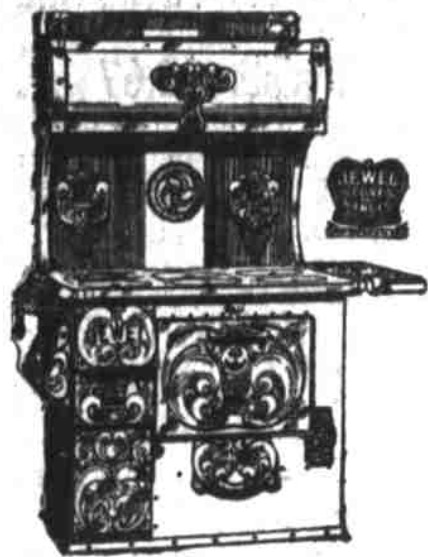

Jewel Steel Range

AN ELEGANT RANGE WITH NO EQUAL

The Jewel Steel Range is most attractive in design and ornamentation; compactly built and operated entirely from the front. Body is made of heavy blue planished steel which will not chip, peel, rust or turn white when heated. Rivets are cone-headed, driven cold, by hand. The walls are lined with asbestos to prevent radiation of heat into the kitchen, and to economize fuel.

Jewel Steel Range The Most Attractive Range on the Market

Has a large quick-baking oven, heated evenly with smallest possible amount of fuel and well protected by cast plates. Will bake perfectly on the rack as well as on the oven bottom. Oven is of wrought steel, full size, broad, deep and high. Bottom made in sections to prevent warping—15-YEAR GUARANTEE.