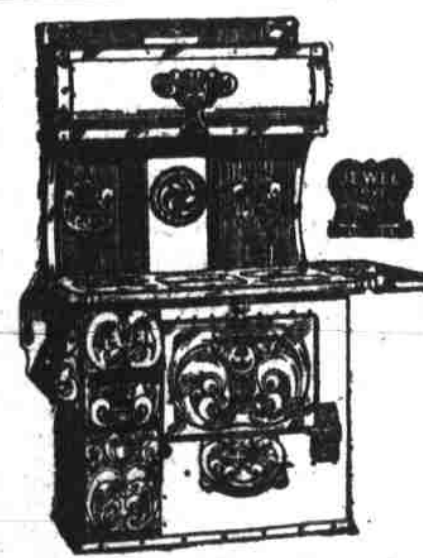

Special Prices in Stove Department

- \$9.50 Wood Heater, with cast top and front, nickel trimmed, sheet lining—special..... **\$6.45**
- \$8.50 Combination Wood and Coal Heater, full nickel trimmed—special..... **\$5.95**
- \$11.00 Hot Blast Coal Heater, cast top, bottom and front—special..... **\$5.95**
- \$1.50 No. 1 Universal Food Chopper—special..... **95c**
- 65c 14-quart Granite Dish Pan—special..... **39c**
- \$1.50 small size Juno Lamp, Rochester burner—special..... **75c**
- 45c Granite Coffee Pot—special..... **29c**
- \$1.25 Mrs. Potts' Sad Irons—special..... **85c**
- 25c No. 3 Steel Fry Pan—special..... **14c**

COMBINATION WOOD AND COAL HEATER, cast top, bottom and lining, full nickel trimmed. Price..... **\$9.50**
Special Terms \$1 Down, \$1 Week

MISSION ROCKER with chase leather loose cushion seat, weathered finish..... **\$14.00**
Special Terms \$1 Down, \$1 Week