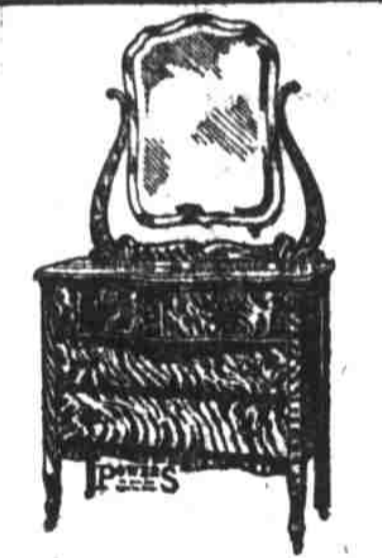

CHIFFONIER in thoroughly seasoned hardwood, has oval French bevel mirror, shaped top and top drawer. Price..... **\$17.50**
Special Terms \$1 Down, \$1 Week

SOLID QUARTER-SAWED OAK Buffet with leaded glass front, exactly like cut, golden or weathered finish. Price..... **\$36.00**
Special Terms \$1 Down, \$1 Week