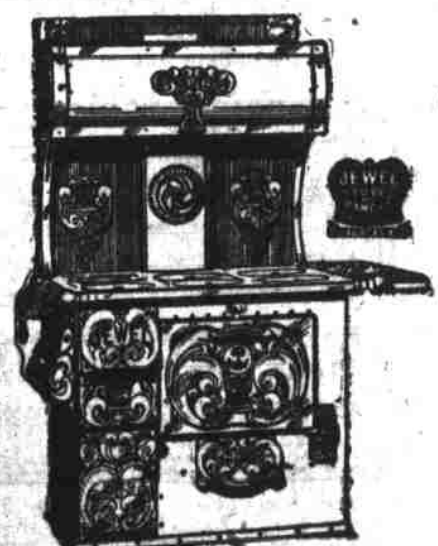

PORTLAND, OREGON, SUNDAY MORNING, MARCH 15, 1908.

Home Furnishings Reduced

In our effort to make room for the new spring stock, which is just beginning to arrive, we have been compelled to make some deep cuts in prices. If you need anything in Furniture, Carpets, Rugs or Stoves, come in and let us figure with you.

Specially Priced Dressers

- $26.50 Hardwood Dresser, in colonial design, 24x30-inch French bevel mirror, shaped front. Special..... **$14.00**
- $22.50 Dresser, in golden finish, shaped top and top drawer, 24x30-inch bevel plate mirror. Special..... **$13.50**
- $21.00 Solid Oak Dresser, 22x28-inch oval or shaped French bevel mirror, shaped top and top drawer. Special..... **$12.75**
- $22.00 Dresser, in natural white maple, 24x30-inch French bevel mirror, full swell front. Special..... **$15.00**
- $27.50 Birdseye Maple Dresser, 22x28-inch oval French bevel mirror. Special..... **$13.75**
- $38.50 Genuine Mahogany Dresser, shaped front, 24x30-inch oval French bevel mirror. Special..... **$22.25**
- $52.00 Birdseye Maple Dresser, full swell front, 28x34-inch French bevel mirror. Special..... **$31.50**
- $35.00 Dresser, in quarter-sawed golden oak, full swell front, 28x22-inch oval French bevel mirror. Special..... **$23.75**

Chairs and Rockers