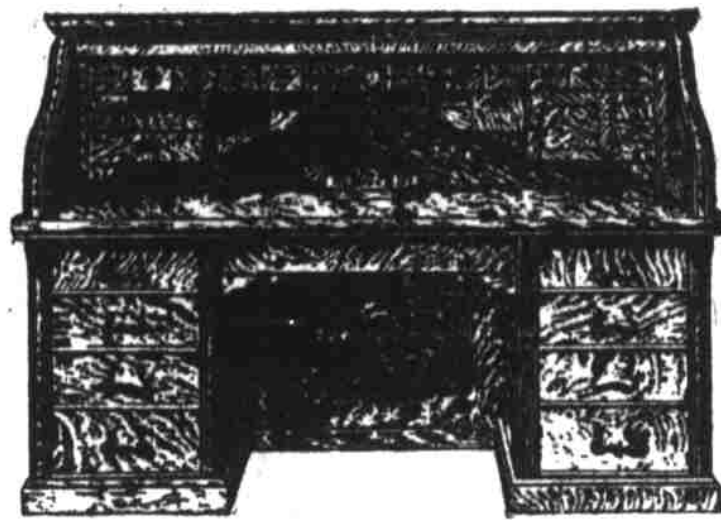

PORTLAND, OREGON, SUNDAY MORNING, FEBRUARY 23, 1908.

Powers' Credit System

STOVE DEPARTMENT SPECIALS

$9.50 Wood Heater, with cast top and front, nickel trimmed, sheet lining—special	$6.45
$8.50 Combination Wood and Coal Heater, full nickel trimmed—special	$5.95
$11.00 Hot Blast Coal Heater, cast top, bottom and front—special	$5.95
$1.50 No. 1 Universal Food Chopper—special	95c
65c 14-quart Granite Dish Pan—special	39c
65c 6-quart Berlin Kettle, royal enamel ware—special	40c
$1.50 small size Juno Lamp, Rochester burner—special	75c
45c Granite Coffee Pot—special	29c
$1.25 Mrs. Potts' Sad Irons—special	85c
25c No. 3 Steel Fry Pan—special	14c

We wish to make it clear to those who never traded with us that the credit we offer is credit on good, substantial, well-made, high-grade, reliable furniture and the credit is free to all well-meaning men and women

DIGNIFIED CREDIT!

Office Desks at Less Than Cost

We Are Closing Out Office Furniture

$22.50 Flat-top Desk in golden or weathered oak reduced to....	$16.50	$82.50 Roll-top Desk, in quarter-sawed golden oak, reduced to....	$50.00
$77.50 Quarter-sawed Flat-top Desk, finished in golden oak and waxed, reduced to....	$49.00	$37.50 single pedestal Roll-top Typewriter Desk in golden oak reduced to....	$25.00
$33.00 Roll-top Desk, 50 ins. long, weathered oak, reduced to....	$22.50	$49.00 double Flat-top Desk in golden oak reduced to....	$29.50
$44.00 mission design Roll-top Desk in weathered oak reduced to....	$29.85	$24.00 4-foot Standing Desk in golden oak reduced to....	$16.25
$45.00 60-inch Roll-top Desk in golden or weathered oak reduced to....	$7.00	$30 Drop-head Typewriter Desk in golden oak reduced to....	$18.75
		$20.00 golden oak Typewriter Desk reduced to....	$13.25

WEATHERED OAK Pieces Reduced

$21.00 weathered oak Den Table, with drawer and magazine rack—special	$11.50
$28.50 Library Chair in weathered oak, loose leather cushion—special	$16.25
$40.00 mission design Writing Table, four drawers, dull brass trimming—special	$22.50
$32.50 saddle seat Rocker, carved back, Early English finish, reduced to....	$18.25
$19.00 weathered oak Arm Chair, Spanish leather seat, reduced to....	$12.50
$17.50 Cellarette in weathered oak—special	$9.85
$5.50 weathered oak Smokers' Table, with match holder and ash tray—special	$2.75
$90.00 weathered oak Davenport, loose leather cushions—special	$55.00
$17.50 Library Table in Early English oak—special	$12.95