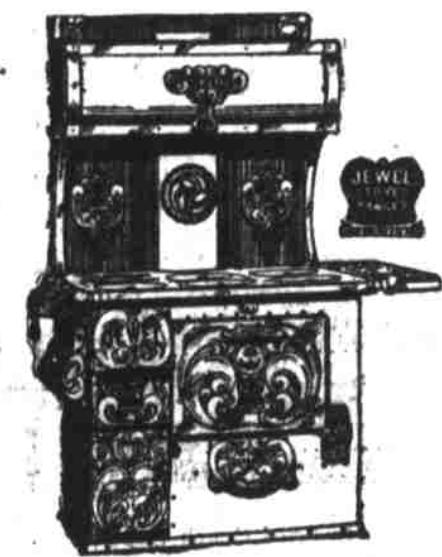

JEWELL RANGES

$1.00 DOWN
$1.00 WEEK

FUEL SAVING—A very important item where fuel is expensive.
QUICK BAKING—A quality that will appeal to every housewife.
EVERLASTING—The Jewell is guaranteed for 15 years.