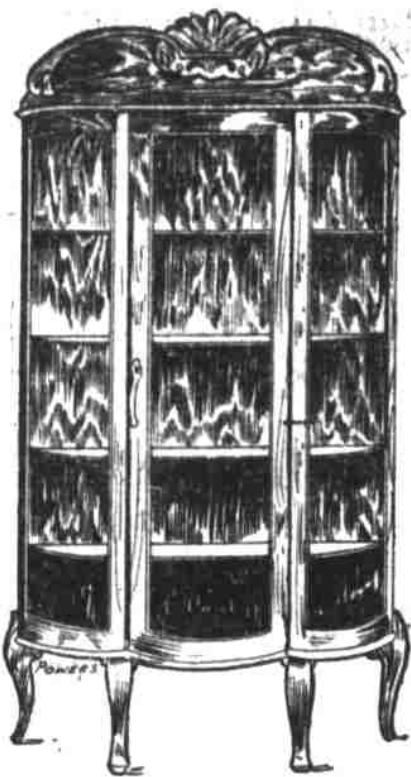

Extra Heavy Iron Bed

Full size, brass top rails, finished in blue and white enamel. Special this week. **\$7.50**

Mahogany Finished Library Table

42 inches long, shaped legs, one drawer and wide shelf below; regular value \$20. Special this week... **\$13.50**