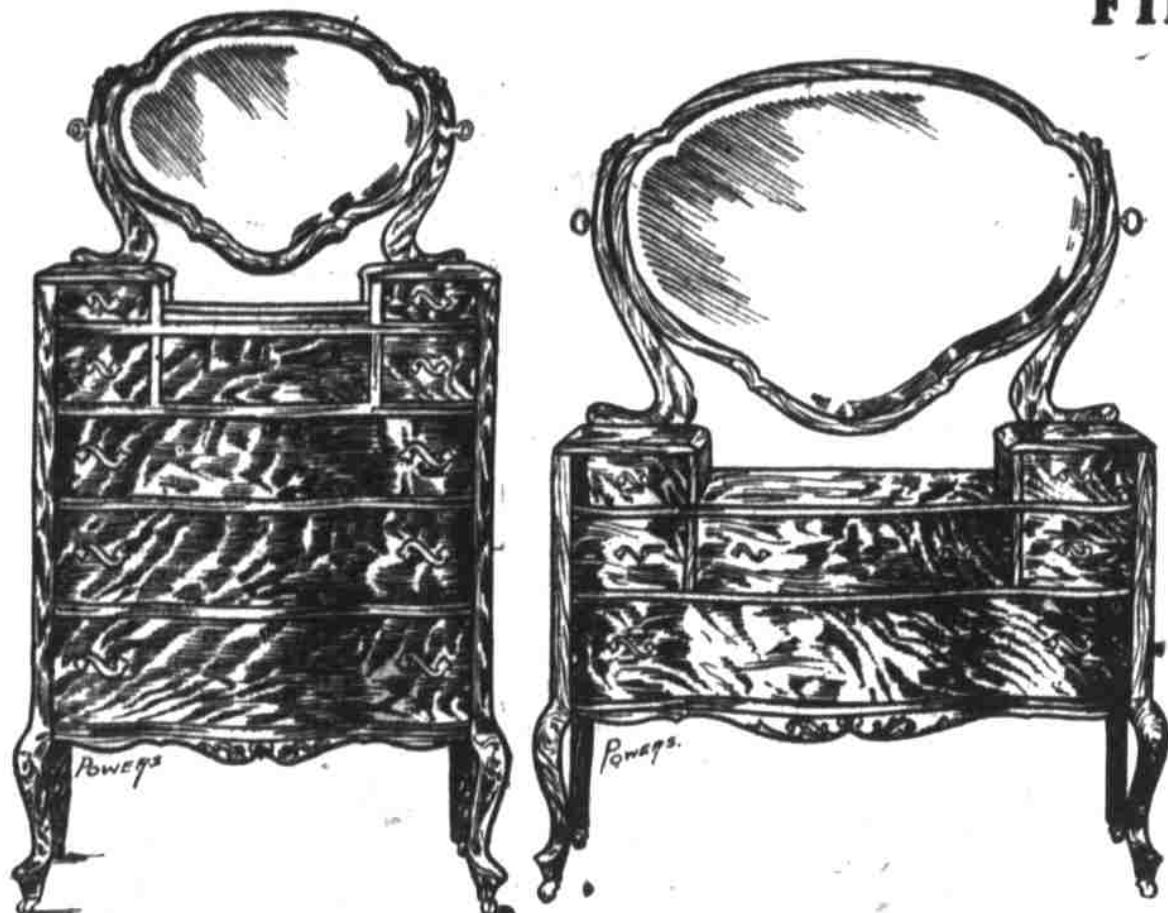

THE OREGON SUNDAY JOURNAL, PORTLAND, SUNDAY MORNING, NOVEMBER 17, 1907.

Powers Furniture Co.

FIRST AND TAYLOR STREETS