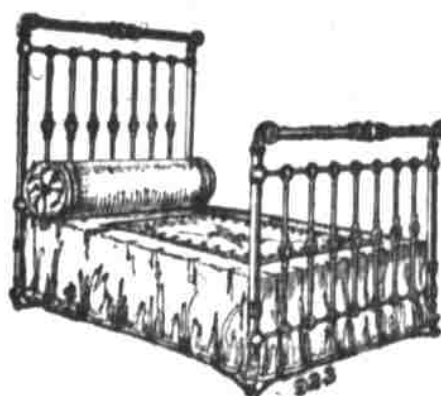

Extra Heavy Iron Bed

Full size, brass top rails, finished in blue and white enamel. Special this week. **\$7.50**

Mahogany Finished Library Table

42 inches long, shaped legs, one drawer and wide shelf below; regular value \$20. Special this week... **\$13.50**