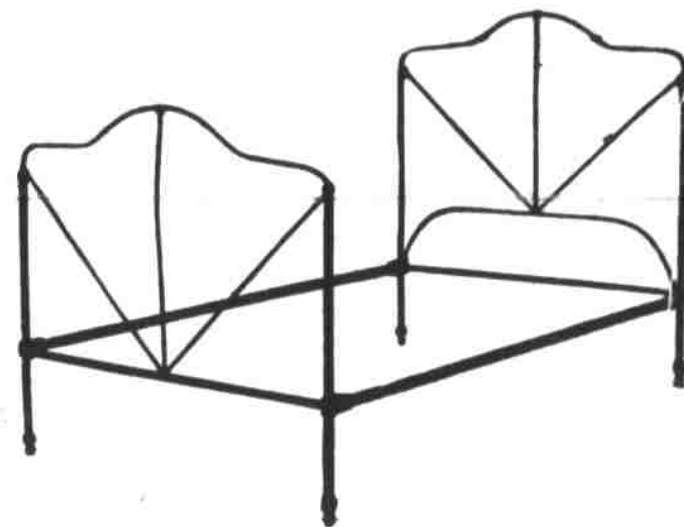

POWERS' FORCED SALE

FORCED OUT OF OUR WAREHOUSE

Select your goods now, while the choosing is good. Never before have such low prices been quoted to the buying public. Furnish your home now from a warehouse full of this season's patterns and at a great saving in price. Remember, this is not a sale of odds and ends, but a sale of the newest patterns from the world's best factories. Last week's business was the greatest we have known and we must ask our customers to give us all the time possible to make deliveries.

Yum Yum Springs
$1.98

Regular $3.50 Value.

Just like picture; 2-ply weave; three rows coil springs in center, supported by five heavy cables.

Portland, Oregon, A.
The Powers Furniture Co.,
Portland, Oregon.

Gentlemen:

Referring to yours of recent date, we are obliged to advise you that it will be impossible for us to renew your lease on warehouse at Front and Salmon Sts., which expires Sept. 25th., owing to other arrangements made for this property.

This must be final.

Very truly yours,

THE CHAS. H. LILLY CO.
Per *H. A. Cushing*

FORCED OUT OF OUR WAREHOUSE

We must move our warehouse stock at once. To do this in the time necessary we must make a great sacrifice. Our fall purchases are in and the stock is complete. Prices will be reduced to such a point that the goods must move. A glance at the list shown here cannot but convince the thrifty shopper that we mean what we say.

Iron Beds

200 Iron Beds, exactly like cut, full three-quarter size; regular value $3.50. The forced sale price

$1.85

Furnish Your Home on Our Easy Payment Plan

Dresser

This dresser is made of thoroughly seasoned material, has shaped top and top drawers, oval French bevel mirror and finished golden; regular $12.00 value. Forced Sale price—

$8.95

Terms on Specials Strictly Cash

Parlor Table

$1.39

Regular Value $3.00.