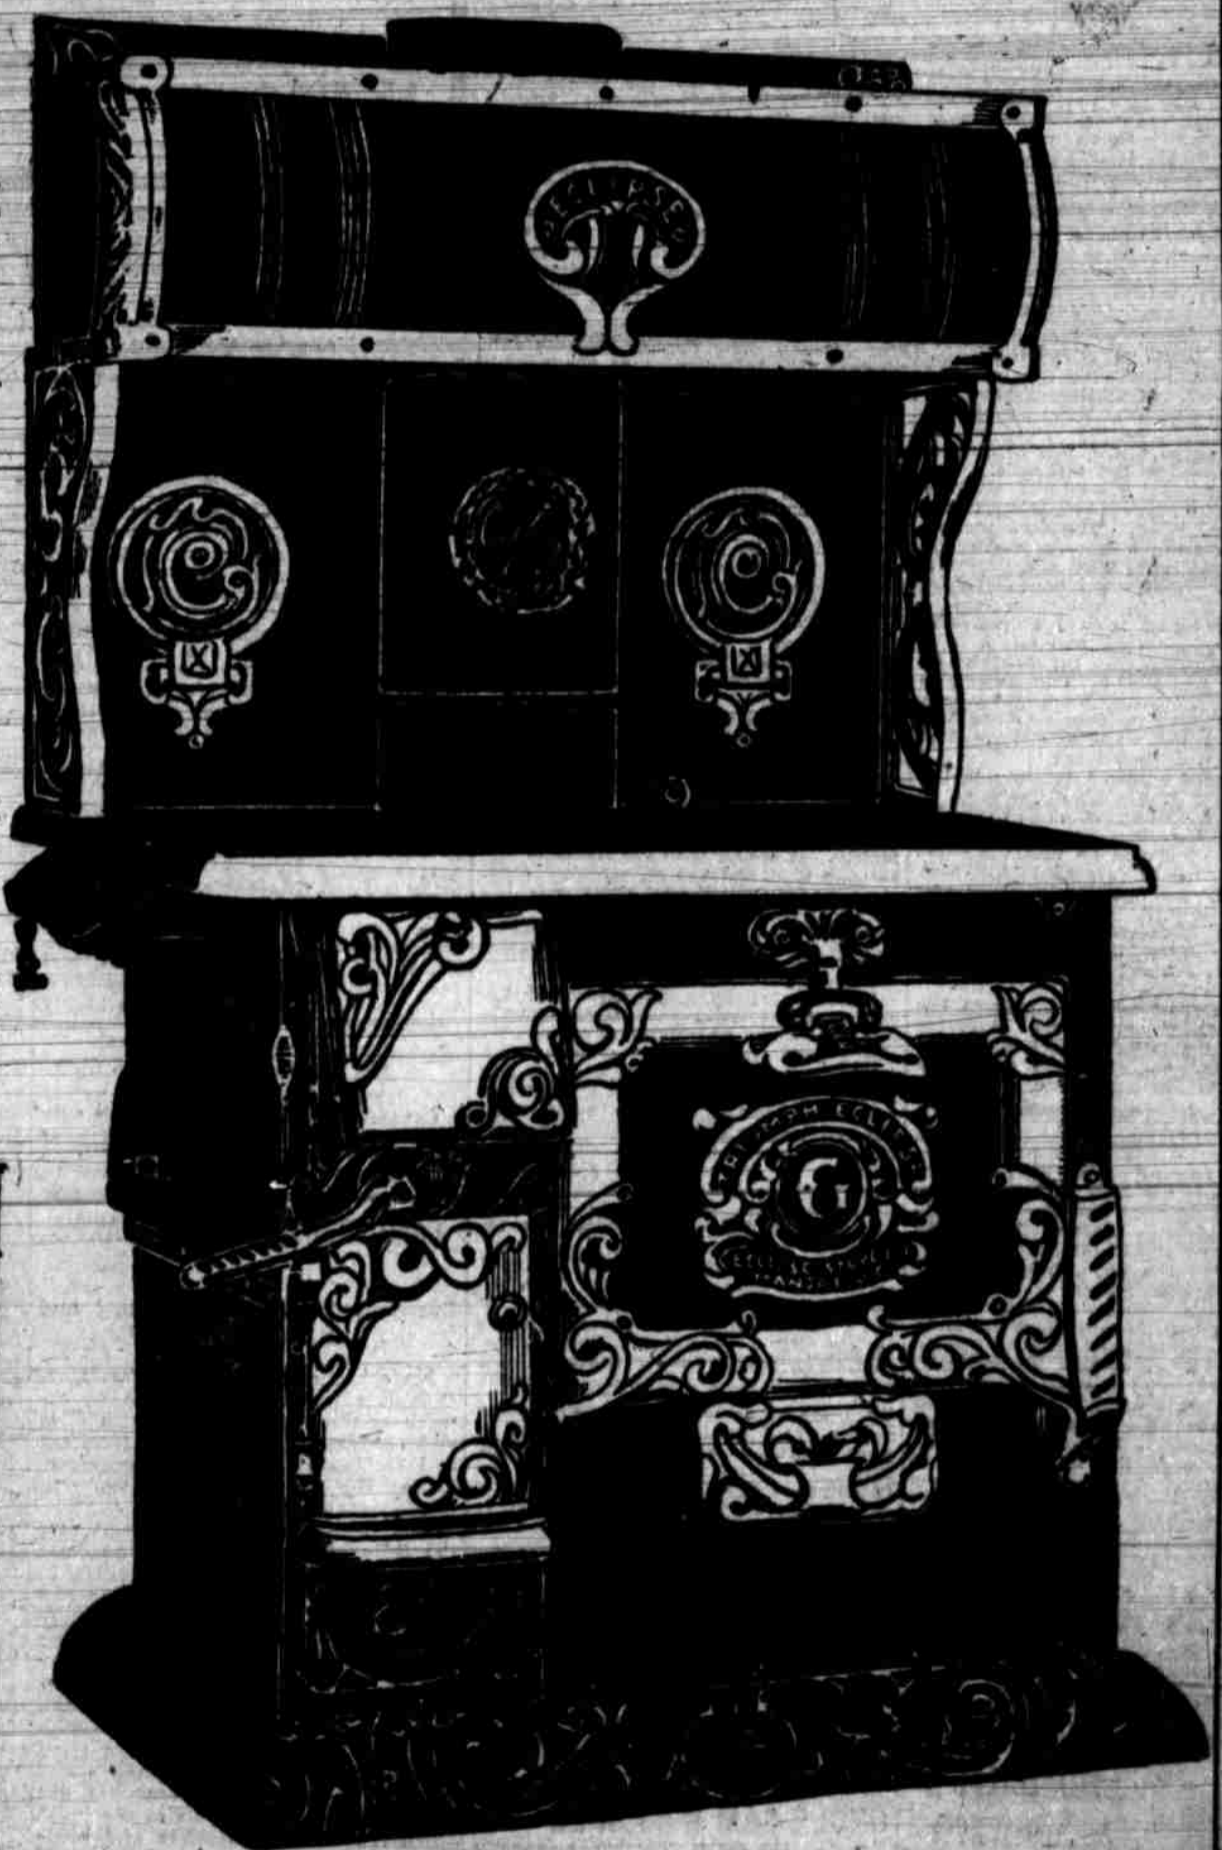

Eclipse Steel Ranges **$35.00**

$1.00 Down—$1.00 Per Week!

29th ANNIVERSARY OPENING THIS SATURDAY EVENING FROM 7 TO 10 P. M.

You are cordially invited to attend our Grand Opening this Saturday evening. Get one of the beautiful Lewis & Clark Souvenirs and see our immense stock of Beautiful Furniture.

MAKE YOUR OWN TERMS
173-175 FIRST ST.

I. GEVURTZ & SONS

YOUR TERMS SUIT US!
173-175 FIRST ST.