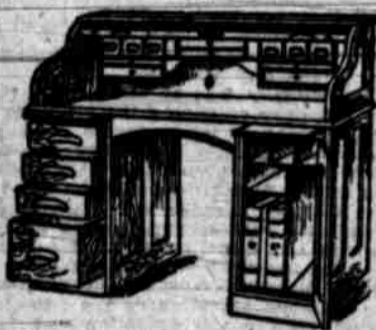

Swell Velvet Carpet at, yard \$1.10
Extra Brussels at, yard - - 85c

\$1.75 Dining Chair \$1.30

Solid Oak Dining Chair, just like cut, fine gloss finish, extra high back, cheap at \$2.00; our special this week

\$1.30

Our Immense Line of Office Furniture

Solid Oak Roll-Top Desks—
 3 feet 6 inches.....**\$20.00**
 4 feet.....**\$25.00**
 4 feet 6 inches.....**\$28.00**
 5 feet.....**\$31.00**

Where Your Credit is Good