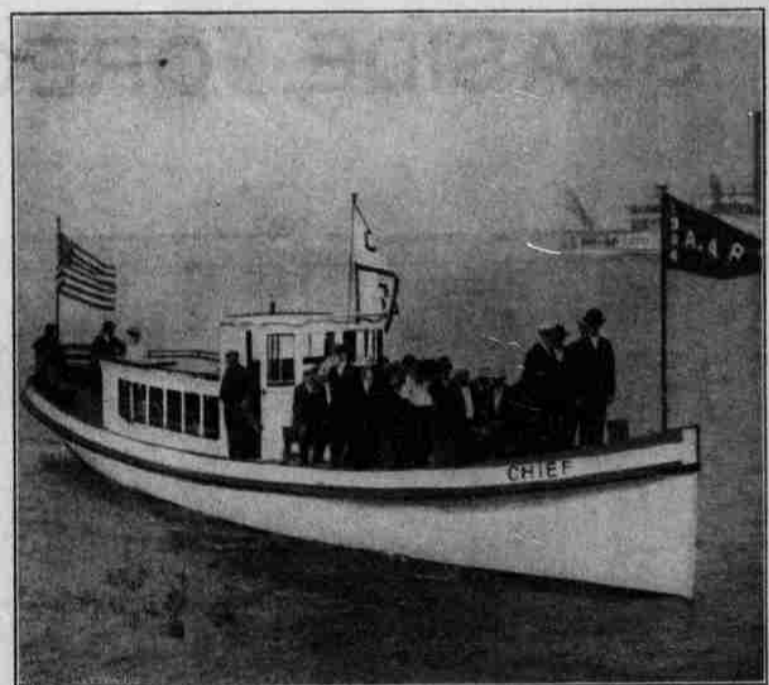

WILSON BROS.

Boat Builders and Contractors

We are Contractors and Builders of Steam Boats and Gasoline Boats of all descriptions, and do all kinds of Boat Building.

All work is guaranteed to be the best of its respective kind.

ASTORIA, - - - OREGON