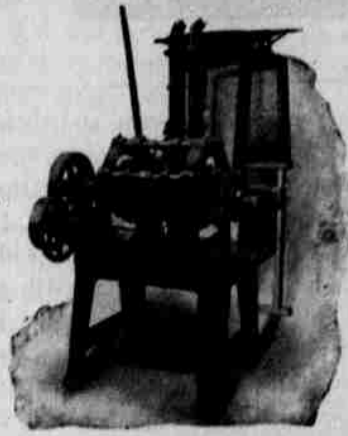

ASTORIA IRON WORKS

—MANUFACTURERS OF—

ALL KINDS OF CANNING MACHINERY

Troyer Round Can Double Ender, will put one or both ends on can bodies at a speed of 120 cans per minute. The can ends are centered and alighted by the back or straight wall of flange which insures good work at all condition of dies.

Following is a Complete List

Can Body Making and Side Seam Soldering Machines; Jensen Improved Can Filling Machine; Fish Cutters, Power; Fish Cutters, Hand; Finger Soldering Machine (For Coal or Coal Oil); Spiral Soldering Machine (For Coal or Coal Oil); Chain Soldering Machine (For Coal or Coal Oil); Western Topper; Power Can Washer, with Brush; Crimper, Upright, Chain Feed; Crimper, Upright, Belt Feed; Rotary Crimper; Acid Attachments; Slitters and Trimmers; Power Presses; Foot Presses, Combination Dies; any size; Chip Dies; Seaming Frames and Cylinders; Charcoal Firepots, Single and Double; Firepots, Coal Oil, Single and Double; Air Compressors; Air Tanks; Pressure Gauges; Relief Valves; Coolers; Cooler Hooks; Retorts, 2 and 3 cars; Retorts, 4 cars; Retorts, single or double ended; Retort Cars; Turntable Irons and Castors; Bath Room Trucks; Thermometers; Steam Gauges; Overhead Travelers and Track; Square Shears; Power Can Formers; Hand Can Formers; Inside Crimpers; Solder Cutters, Power; Solder Cutters, Hand; Drop Solder Moulds; Open Solder Moulds; Solder Kettles; Solder Tables; Aluminum Can Salters; Cooler Trucks; Agents for Maunula's Can Cooler; Net Needle Fillers.

We solicit correspondence and would be pleased to furnish estimates on complete can-making plant.

THE TROYER MARINE GASOLINE ENGINE

From 5 H. P. Single Cycle up to 4 Cylinder, 50 H. P.

SIMPLE

POWERFUL

RELIABLE