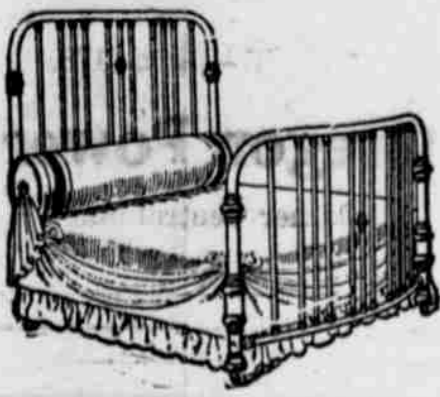

Furnish Your Home for 10 Cents a Day at the GOING & HARVEY STORE

We have now made it possible by modern methods of business for each and all of you to make your home comfortable, beautiful and artistic, at moderate prices, and enjoy home comfort while you are paying for them. Pay part down, balance easy terms. Look at the articles below that you can get for **Part Down, Balance 10 Cents to 50 Cents Per Day**

Bed Department

Metal, Wood and Brass Beds.

Strong, neat Metal Beds, \$3.00, \$3.50, \$4.00, \$4.50, \$5.00, \$5.50, \$6.00 and \$8.50
TERMS 10c PER DAY.

Dresser Department

Oak, Maple, Ash, Walnut, etc.

Modern Styles of Dressers in the Fir, Ash and Pacific Oak Fir.
TERMS 10c PER DAY.