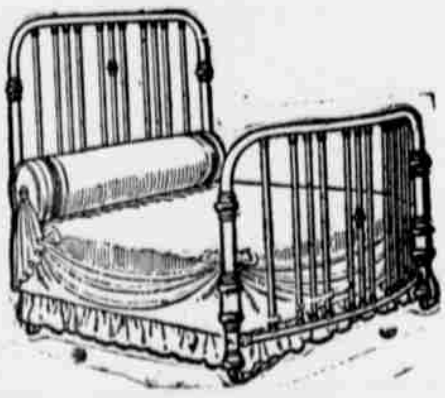

Furnish Your Home for 10 Cents a Day at the GOING & HARVEY STORE

We have now made it possible by modern methods of business for each and all of you to make your home comfortable, beautiful and artistic, at moderate prices, and enjoy home comfort while you are paying for them. Pay part down, balance easy terms. Look at the articles below that you can get for **Part Down Balance 10 Cents to 50 Cents Per Day**

Bed Department

Metal, Wood and Brass Beds.

Strong, neat Metal Beds, \$3.00, \$3.50, \$4.00, \$4.50, \$5.00, \$5.50, \$6.00 and \$8.50
TERMS 10c PER DAY.

Dresser Department

Oak, Maple, Ash, Walnut, etc.

Modern Styles of Dressers in the Fir, Ash and Pacific Oak Fir.
TERMS 10c PER DAY.