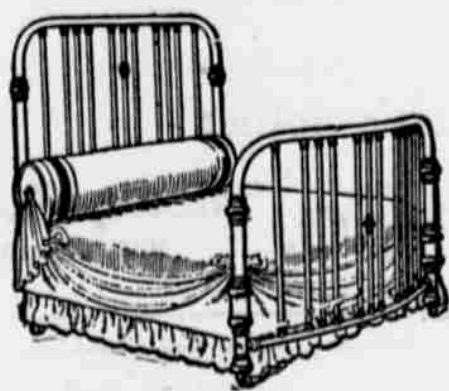

Furnish Your Home for 10 Cents a Day at the GOING & HARVEY STORE

We have now made it possible by modern methods of business for each and all of you to make your home comfortable, beautiful and artistic, at moderate prices, and enjoy home comfort while you are paying for them. Pay part down, balance easy terms. Look at the articles below that you can get for **Part Down Balance 10 Cents to 50 Cents Per Day**

Bed Department

Metal, Wood and Brass Beds.

Strong, neat Metal Beds, $3.00, $3.50, $4.00, $4.50, $5.00, $5.50, $6.00 and $8.50
TERMS 10c PER DAY.