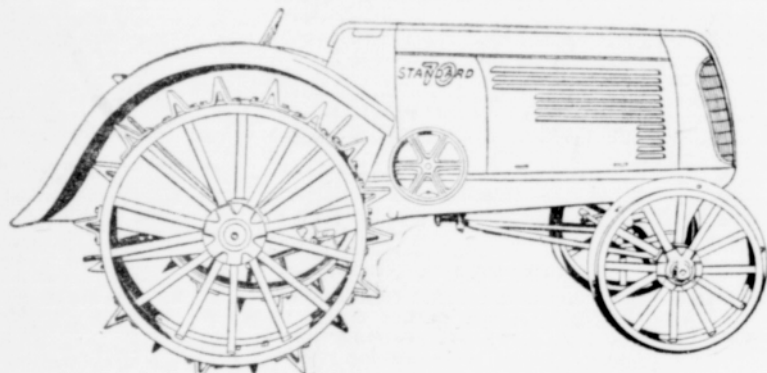

"Jack" FOSTER - Your OLIVER Dealer

Cordially Invites His Friends, Customers and Public to an

OPEN HOUSE

at His New FARM MACHINERY Headquarters

126 S. THIRD AVE. - HILLSBORO

(Former Location Busch's Service Garage)

New Oliver Hart-Parr "80"

Oliver Row-Crop "70"

Oliver Hart-Parr Standard "70"

Oliver Big Base Plow

Oliver Superior Manure Spreader

Oliver Superior Grain Drill

ALL DAY Saturday, March 5

COMPLETE DISPLAY

See this sensational new addition to the well-known line of Oliver Hart-Parr tractors that lead the world in the field with the most modern farm power unit built. This new Oliver Hart-Parr "80" (illustrated at the top of this advertisement) is designed to produce 3-plow power and is built in two fuel types: HC for Gasoline and KD for Kerosene or Distillate.