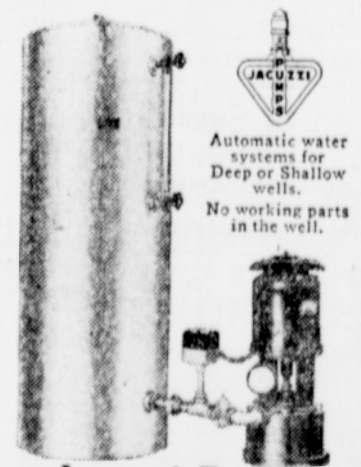

HILLSBORO

Phone 1011

Oliver Grain-Master

The BEAR CAT
Combination
GRAIN and ROUGHAGE MILL
Also ENSILAGE CUTTER

Jacuzzi Pump

Star Stanchions

Star Drinking Bowls

Star Litter Carrier

Myers Water Systems

Automatic water systems for Deep or Shallow wells. No working parts in the well.