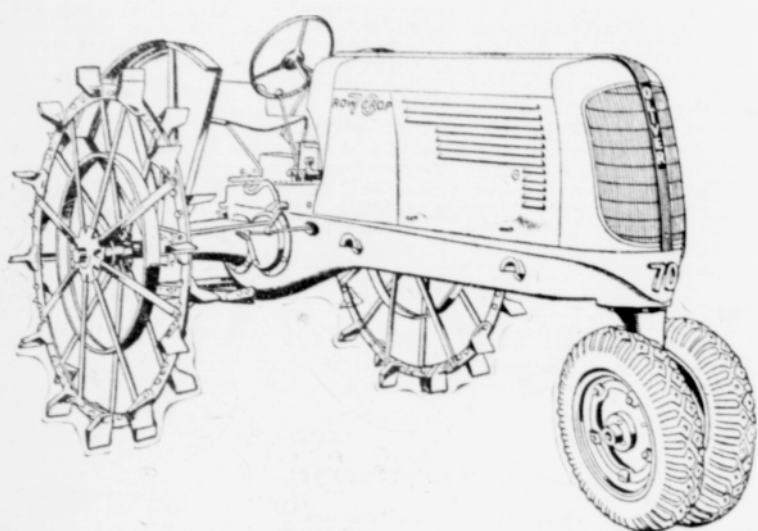

New Oliver Hart-Parr "80"

Oliver Row-Crop "70"

Oliver Hart-Parr Standard "70"

Oliver Big Base Plow

Oliver Superior Manure Spreader

Oliver Superior Grain Drill

ALL DAY Saturday, March 5

COMPLETE DISPLAY

See this sensational new addition to the well-known line of Oliver Hart-Parr tractors that lead the world in the field with the most modern farm power unit built. This new Oliver Hart-Parr "80" (illustrated at the top of this advertisement) is designed to produce 3-plow power and is built in two fuel types: HC for Gasoline and KD for Kerosene or Distillate.

Power, economy, dependability and performance are built into this new unit. High compression valve-

in-head motor variable speed governor, braking-steering through Oliver differential brakes, ample belt power, detachable belt pulley, force-feed lubrication, wide adjustable drawbar and long-wearing parts are features of the Oliver Hart-Parr "80." The easy-to-get-at-design of the "80" is equally important.

This new development makes the spring-tooth harrow more useful and convenient to operate from tractors.

OLIVER RB-OSX Roller Bearing Offset Disc Harrow

Designed and built to stand up under unusually hard work in fields and orchards—a harrow heavy enough to penetrate hard ground and yet one that will pull unbelievably light, rolling as it does on its new anti-friction roller bearings.