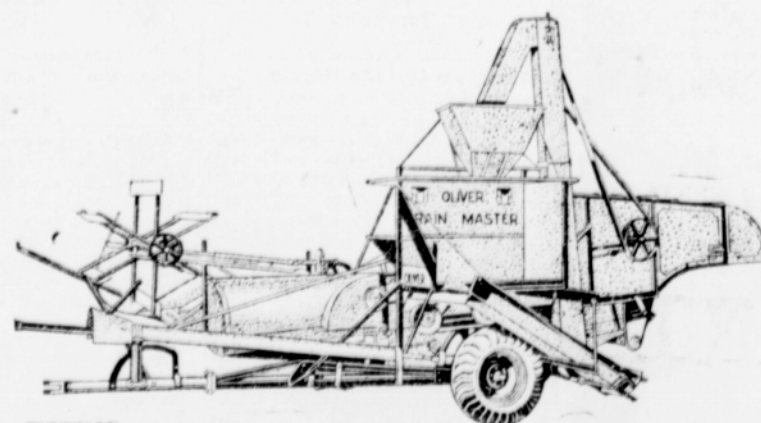

J. T. "Jack" FOSTER

126 S. Third Avenue

HILLSBORO

Phone 1011

Oliver Grain-Master