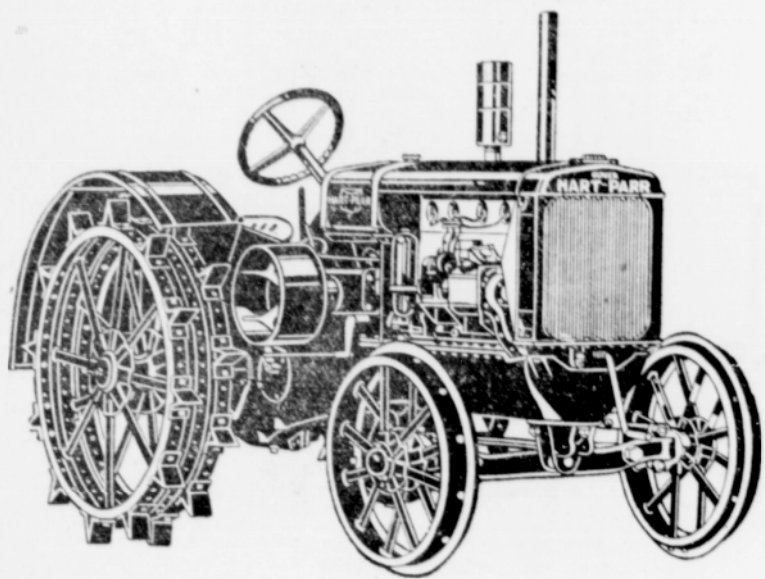

"Jack" FOSTER - Your OLIVER Dealer

Cordially Invites His Friends, Customers and Public to an

OPEN HOUSE

at His New FARM MACHINERY Headquarters

126 S. THIRD AVE. - HILLSBORO

(Former Location Busch's Service Garage)

New Oliver Hart-Parr "80"

Oliver Row-Crop "70"

Oliver Hart-Parr Standard "70"

Oliver Big Base Plow

Oliver Superior Manure Spreader

Oliver Superior Grain Drill

ALL DAY Saturday, March 5

COMPLETE DISPLAY

See this sensational new addition to the well-known line of Oliver Hart-Parr tractors that lead the world in the field with the most modern farm power unit built. This new Oliver Hart-Parr "80" (illustrated at the top of this advertisement) is designed to produce 3-plow power and is built in two fuel types: HC for Gasoline and KD for Kerosene or Distillate.