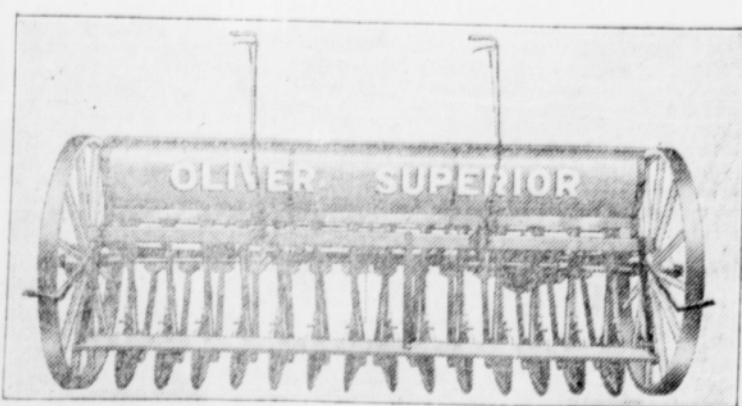

New Oliver Hart-Parr "80"

Oliver Row-Crop "70"

Oliver Hart-Parr Standard "70"

Oliver Big Base Plow

Oliver Superior Manure Spreader

Oliver Superior Grain Drill

ALL DAY Saturday, March 5

COMPLETE DISPLAY

See this sensational new addition to the well-known line of Oliver Hart-Parr tractors that lead the world in the field with the most modern farm power unit built. This new Oliver Hart-Parr "80" (illustrated at the top of this advertisement) is designed to produce 3-plow power and is built in two fuel types: HC for Gasoline and KD for Kerosene or Distillate.