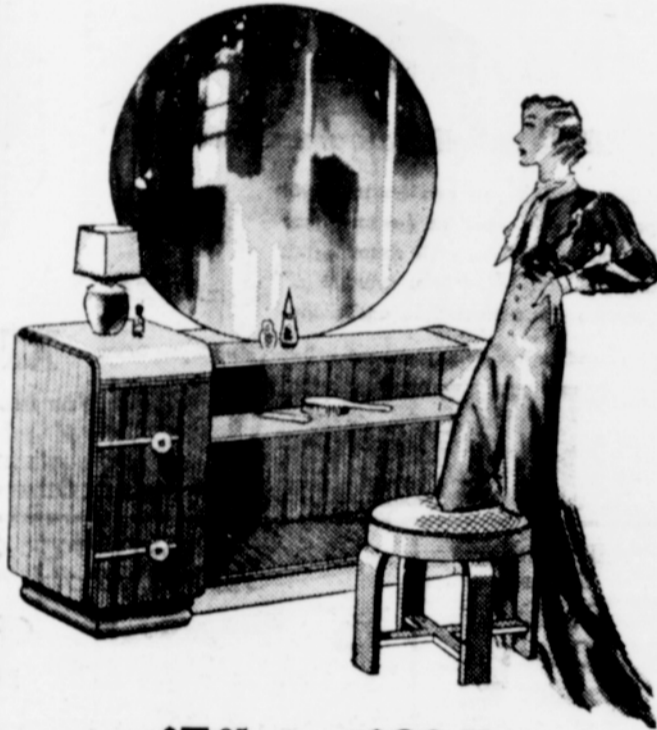

NORGE WASHERS

NORGE IRONERS

Begin Your

Fashion Flow ROOM TODAY!

\$7.95 to \$69.75

Each Piece

BEST because Fashion-Flow's open-stock plan lets you choose just the pieces you want for your room, guest room and children's rooms. Again, each Fashion-Flow piece has one price—the same throughout the United States, and that price is so low it makes Fashion-Flow your best 'buy' today. See Fashion-Flow now, learn how easy it is to own on our easy terms.