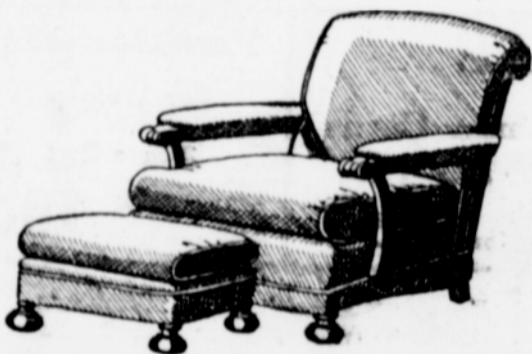

FURNITURE

Solves the **GIFT PROBLEM**

A new streamlined walnut chest; full cedar lined. Note the lovely matched front.
48-inch chest **\$23.95**

Hassocks

Many shapes and colors to choose from.

\$1.25 to \$5.45