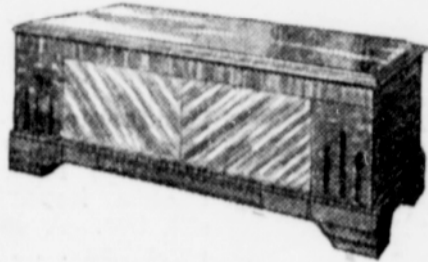

FURNITURE

Solves the **GIFT PROBLEM**

A new streamlined walnut chest; full cedar lined. Note the lovely matched front.
48-inch chest **\$23.95**

Hassocks

Many shapes and colors to choose from.

\$1.25 to \$5.45