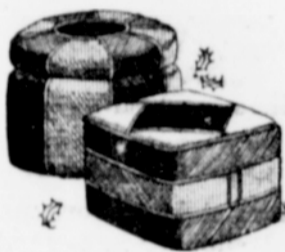

FURNITURE

Solves the **GIFT PROBLEM**

A new streamlined walnut chest; full cedar lined. Note the lovely matched front.
48-inch chest **\$23.95**

Hassocks

Many shapes and colors to choose from.

\$1.25 to \$5.45

BREAD TOASTER

Both sides of two slices of bread toasted at same time.
Chromium plated..... **\$4.95**

SANDWICH TOASTER

Waffle Maker and Griddle

Toasts two large sandwiches at the same time, fries bacon, eggs, pancakes or meats.
Bakes all kinds of waffles..... **\$9.95**