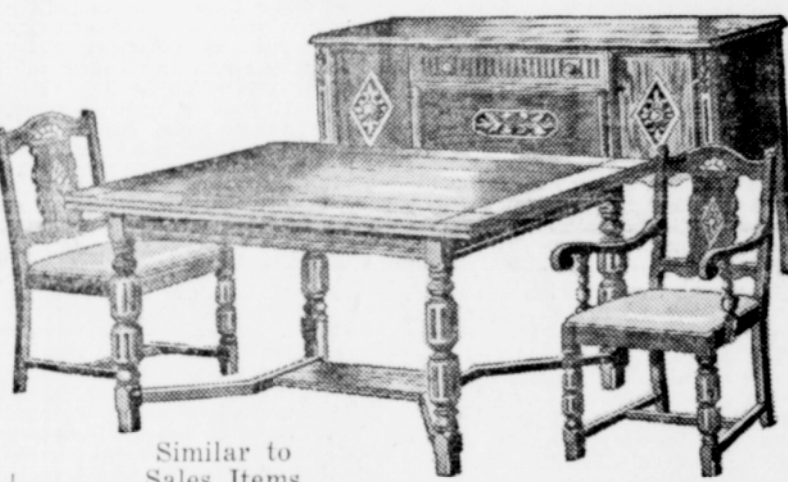

Similar to Sales Items

DINING ROOM SPECIAL

Six-piece walnut with inlay. Beautiful. **$59.50**
Sale price

Eight-piece walnut Dining Room Set. **$69.95**
Six-foot table. Sale price

Overstuff Lounging Chair with Stool.
Sale **$19.95**
Price

Lounging Chair and Stool, high grade.
Sale **$26.85**
Price

Combination Bookcase. Governor Winthrop type. $69.50 value.
Walnut. **$49.50**
Sale price

Folding Rules
5-foot. **10c**
Sale price

Drop Forged PLYERS
Sale price **10c**

38-piece Compact Set Silverplate Ware
15-year guarantee. $5 value. **$3.90**
Sale price

Household Sandpaper
Sale **2 pkgs. 9c**
Price

HAND SAW
Cross cut. **98c**
Sale price

HAMMER
Ideal household **35c**
Sale price