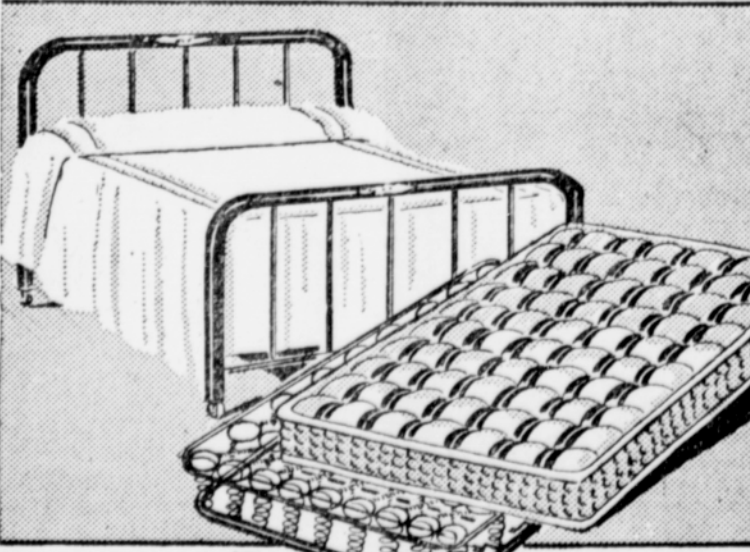

Full size, 3-piece set-up

Bed, Spring and Mattress

COMPLETE **$18.99**

BIRD CAGES

Large sizes, brass. Removable bottoms.

NOW **$1.49**

DOOR MATS

Fine quality. NOW **$1.49**

Lounging Chairs

Comfortable, Homespun Covers, Rust Color, with Stool.

NOW **$18.95**

Johnson's Glo-Cote WAX

And applicator outfit. Complete, special. NOW **98c**

Burrows Folding CARD TABLES

(Without Chairs)

$1.95 and $2.95

$3.95

Large, double-braced legs water-proof top assorted colors

BABY WALKERS

With foot rest. Green and Ivory, with tray. NOW **$3.95**