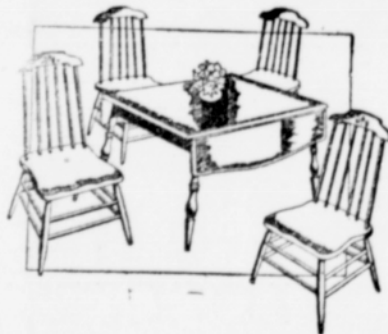

### Breakfast Nook Table

- 5 pieces, satin finish. NOW **\$9.99**
- 5-piece, enamel finish set. All hardwood. NOW **\$11.95**
- 5-piece, walnut finish Breakfast Nook Set. "Extension." NOW **\$16.99**
- 5-piece Breakfast Nook Set, maple finish, ladder-back chairs. NOW **\$18.95**