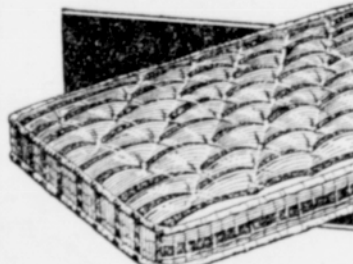

### Bathroom Set

Consisting of 17 x 19 Apron Lavatory, 5-foot Essex Tub, Toilet and Fittings. Complete.

NOW **\$49.75**

One Lot of Bridge and Floor

### MATTRESS

\$19.95 Spring Filled

With heavy cotton padding, closely tufted. Novelty ticks. NOW **\$14.95**

\$22.50 Simmons Spring Filled MATTRESS

Standard quality, corded edge, fine ticks. NOW **\$17.95**