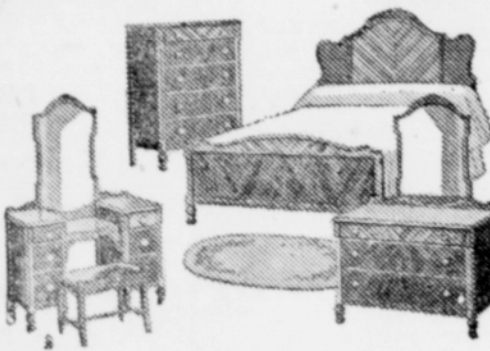

### BED ROOM SETS

- \$59.50 Vanity, Bench, Bed, Chest. Fine finish, good looking. NOW **\$49.95**
- \$43.50 Maple 4-piece Set. Bed, Chest, Vanity and Bench. NOW **\$36.95**
- \$64.45 Light Birch (Avodoire) Set — Bed, Vanity, Bench and Chest. NOW **\$54.95**
- \$99.50 Moderne Suite, 4 pieces. Large mirror, high lighted and smart. NOW **\$79.50**
- \$99.00 Semiposter Bed Room Set. Full length mirror. All 4 pieces. NOW **\$79.50**
- \$109.50 Twin Bed Set. High grade—Bed, Chest, Vanity and Bench. NOW **\$89.95**