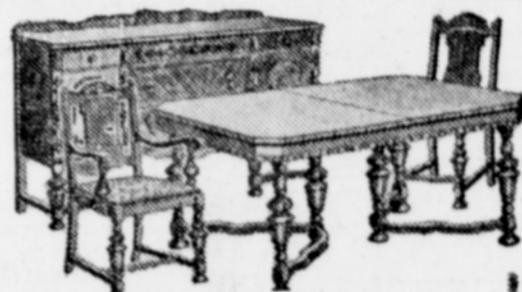

DINING ROOM SETS

8-piece Walnut Suite **$49.00** 8-piece suite **$59.75**
Value **$39.95** **$69.00** value
8-piece suite—**$89.50**
$119.00 value