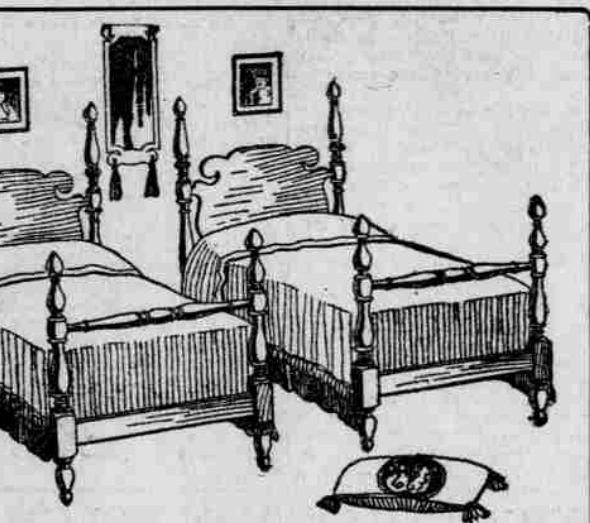

Monday's Special Lunch

Tea Room, Fourth Floor **69c** 11:30 A. M. to 2:30 P. M.
Choice of Spanish Broth with Rice
Baked Salmon Steak, Lemon Butter
Fried Fillet of Sole with Tartar Sauce
New England Boiled Dinner
Old-Fashioned Steak, Potatoes au Gratin
O.K. Baked Beans, Boston Brown Bread
Cold Baked Ham, Potato Salad
Pickled Lamb's Tongue, Potato Salad
WITH Creamed Corn
CHOICE OF Pineapple Ice
Coffee
Cake
Milk

Poster Beds

New Summer Furniture

—Rattan, reed and grass Chairs, Rockers, Tables and Settees—built for comfort—ideal for sun room, porch or bedroom. Grass Furniture is especially attractive this year, variety is also much larger. Comfortable Grass Rockers moderately priced at **$6.75** and **$7.50**

Furniture Department 4th Floor

June Sale of Dinner Sets

—Special Underprice Offering in high-grade Dinner Sets and feature showing of American ware, Bavarian China, French China, Minton China and other English China.