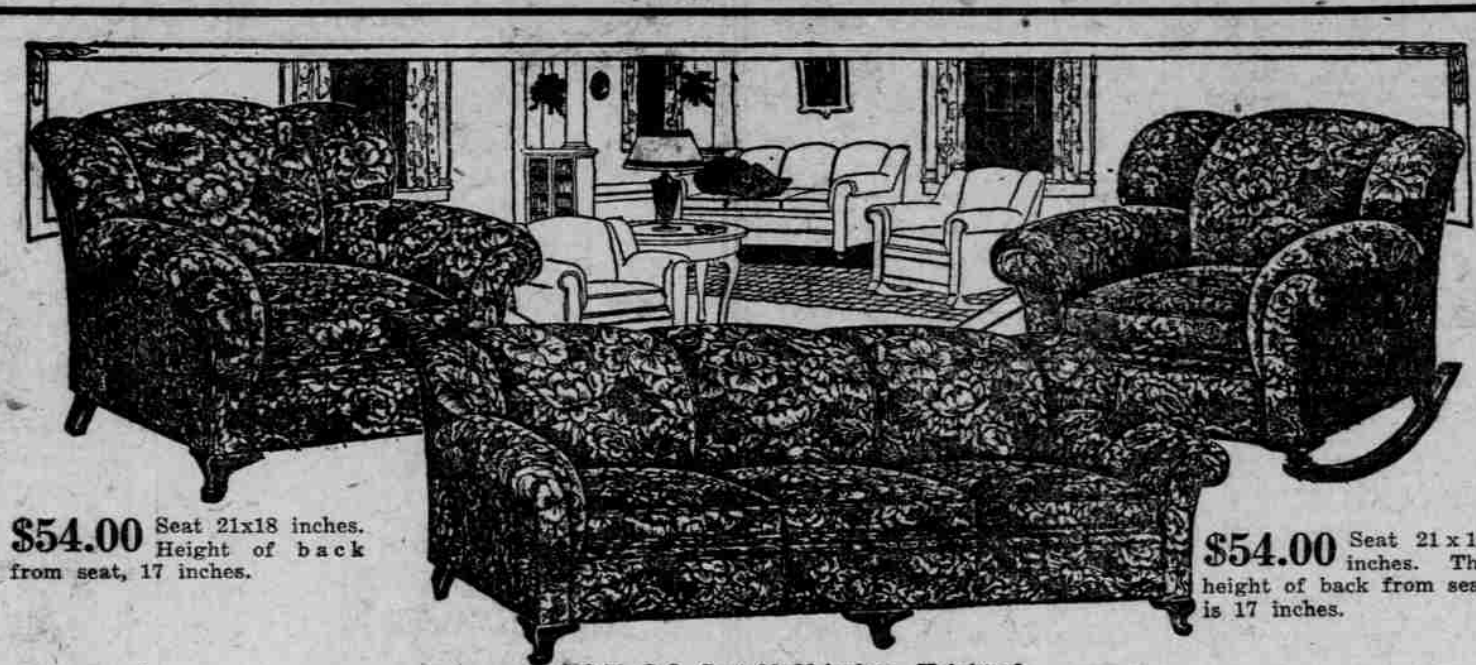

$54.00 Seat 21x18 inches. Height of back from seat, 17 inches.

$54.00 Seat 21 x 18 inches. The height of back from seat is 17 inches.

$95.00 Seat 66x23 inches. Height of back from seat, 17 inches.

Massive Overstuffed Suite Reduced

More Than **$203.00** Buy Single Pieces or Suite Complete

We sincerely urge you not to judge the quality of this offering by the incredibly low price. Withhold your verdict until you have seen this beautiful suite—then we think you will be as enthusiastic over it as we are, for the suite is very desirable. The pieces are massively overstuffed; the covering is that deep, rich tapestry that one finds only in the best furniture; the design is original and distinctive; the seats, backs and cushions are literally a mass of spiral springs; all padding is of clean, new cotton and sea moss. Surely you will grant that this is a wonderful value.

William and Mary Library Table

$19.50

Of solid quartered oak in Jacobean finish; 26x42-inch top. Very specially priced.

Queen Anne Bedroom Suite

$142.75

Double bed, dresser, dressing table and chiffonier, in dull walnut or mahogany finish. We need not tell you that this suite is priced extremely low.

High-Grade Mattress Very Special

$12.65

Fifty pound mattress, filled with pure cotton. Heavy, floral art ticking; evenly tufted; roll edge. A wonderful value.

9x12 Japanese Grass Seamless Rugs

$6.95

Your choice of two patterns in green effect. Splendid grade of rugs marked very special.

Tapestry Couch Covers $2.95

Size 50x90 inches; a rich, beautiful couch cover. Worth much more.

Filet Net Lace Curtains $5.75

31 inches wide by 2 1/2 yards long, in white only. A beautiful new design. Deeply reduced.

Fancy Scrim Curtains

$2.45

34 inches wide by 2 1/2 yards long; hemstitched hem and 3/4-inch lace edge. White, ivory and drapery ecru.