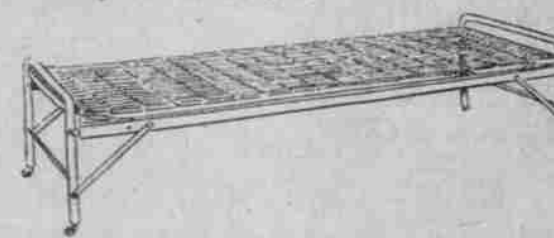

Folding Cots $10.50

30-inch cots enameled steel gray and with steel tubing and heavy springs. Especially good for the Shriners' Convention and Rose Festival. These cots can be folded away when not in use or left on the porch for a non-rustible couch. Regularly $14. Half-Yearly Sale Price $10.50.