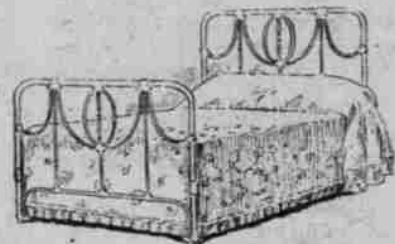

Sixty wheel cultivators of the regular \$6.50 grade. Successful farmers, please take notice.

—Meier & Frank's: Basement.

Beds, springs, mattresses, cots complete with springs, cots complete with mattresses, cribs complete with springs, offered in this once-in-six-months sale. All at new lower prices. Extra space for this great semi-annual sale.

Enameled Iron Beds \$23.50

Ivory bed in single size only, including fabric wire spring. 1 1/4-inch continuous posts and four 3/4-inch filler rods—reinforced with 1 1/4-inch lateral bands. These are a wonderful value at \$29. Half-Yearly Sale Price \$23.50.