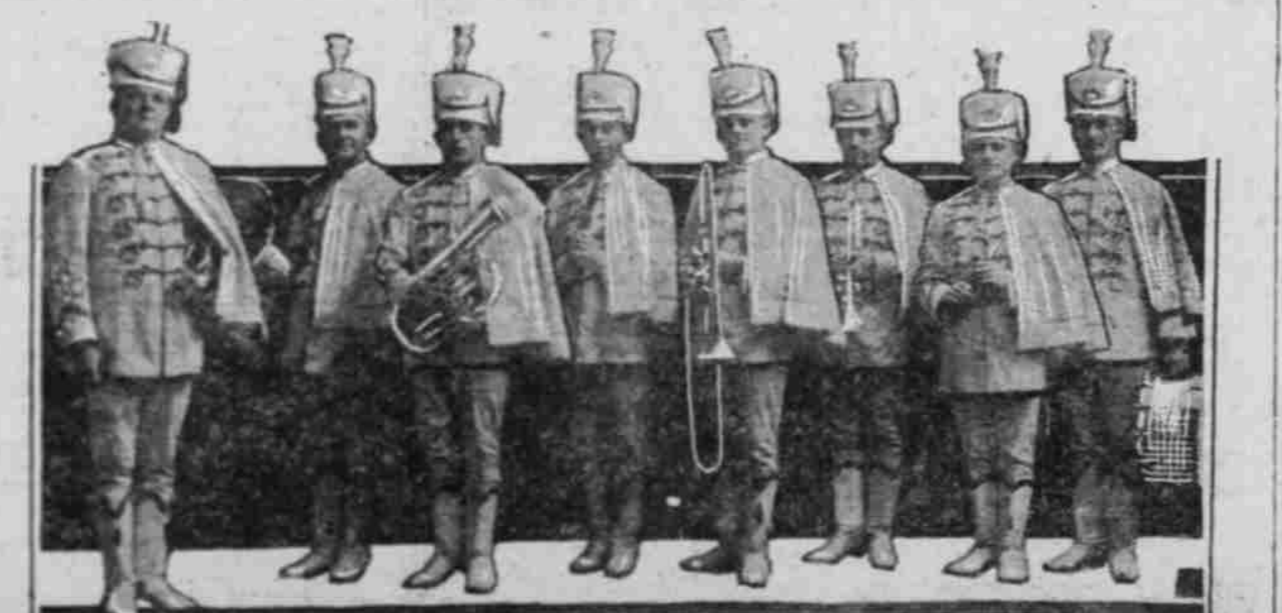

BREWSTER'S MILLIONS

Dramatized From George Barr McCutcheon's Celebrated Story. A Play Teeming With Breezy, Exhilarating Action. Novel, Spectacular and Thrilling Demonstration of the Art of Spending Money—and Spending It Fast.

Evenings: 25c, 50c; Box and Loge 75c Matinees: All Seats 25c (Except Box) Matinees This Week: Sun., Wed., Thurs. and Sat. Next Week: THE BARRIER (Rex Beach)

Laura Nelson Hall, famous principally for her portrayal of the title of "Everywoman" and landed as being one of the handsomest women on the American stage, is the headliner of the show, opening at the Orpheum this afternoon in a comedy playlet called "Daddy-Long-Legs."

THE PROSPERITY EIGHT AT PASTAGES.