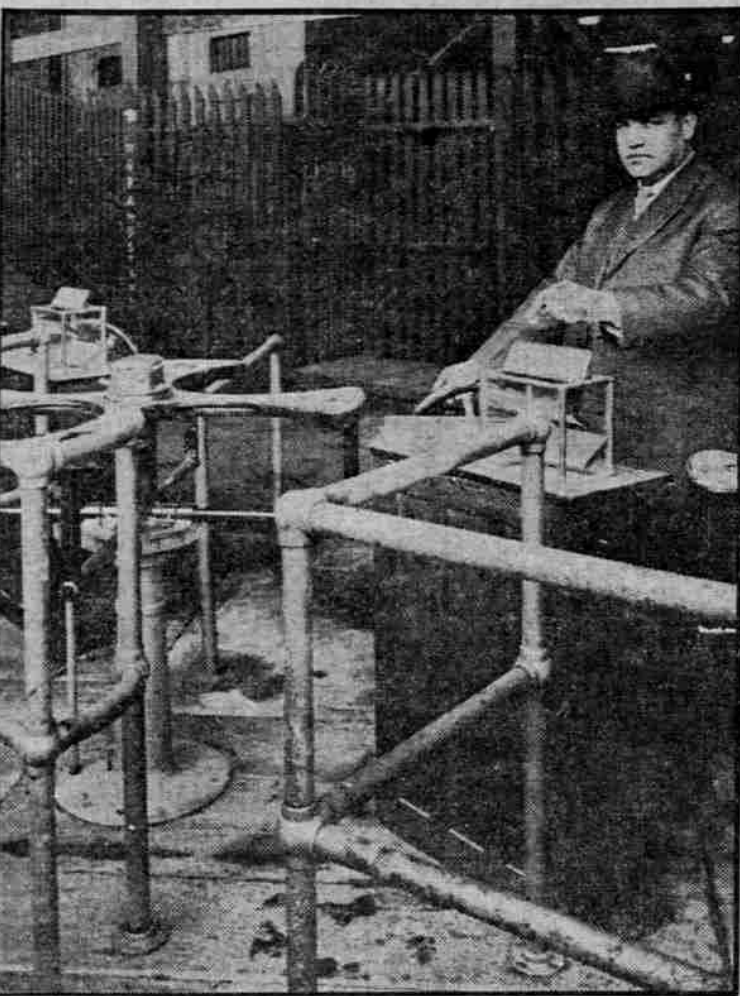

Oakland has strengthened considerably. The addition of Jimmy Johnston and Howard Mundorf in the outfield has speeded up that division and Red Kuhn ought to be a lot of help to the catching department.

Seal Pitchers Fall. One thing seems to bother the Seals—pitchers.

To be frank, the pitchers, so far, have been slow in rounding to form. Skeeter Panning has been the only one able to go the route in good shape, although Jack Killyay pitched a great opening game on last Tuesday against the Tigers.

Fernoll, Baum, Reisl and Solemn Charlie Smith of Chicago, are all far from showing their true form and unless they get into the going shortly, Wolverton's crew is due to lose some games.

Baseball is a funny game in some respects. Last week, for example, San Francisco had a pitching staff consisting of Bill Leard, as well as Manager Wolverton, all recently with Oakland, on the San Francisco club.

World's Baseball Title Among Odd-fellows to Be Settled. Among the 1915 fraternal ball teams will be Hassalo Lodge, No. 15, Independent Order of Oddfellows, known as the Hassalo Hyenas.

Santa Clara Beats Junction City. JUNCTION CITY, Or., April 10.—(Special).—The high school baseball team was defeated by the Santa Clara squad, 7 to 6, in Santa Clara on Friday.

NEW PAY-AS-YOU-ENTER TURNSTILES WHICH WILL BE INNOVATION AT PORTLAND COAST BALL PARK THIS SEASON.

W. W. METZGER, BUSINESS MANAGER, EXPLAINING OPERATION OF NEW GATES.

TURNSTILE FACES TEST

FANS MUST PAY AS THEY ENTER AT OPENING-DAY GAME.

Device is Said to Pass About 2000 an Hour and Requires That Money Be Deposited in Glass Box.

Heretofore fans have purchased tickets and these have entitled them to pass through the turnstiles, but now only 25 and 50-cent pieces will be accepted at the gates.

In order to facilitate matters I wish every fan would make it a point to secure the right change before going out to the park. If he is bound for the grandstand alone he should have a 50-cent piece and if accompanied by a companion he should have $1. For the bleachers the charge is 25 cents. Children are the only ones for whom tickets will be sold. These can be purchased at the change windows at the park.

GOLFERS PREPARE FOR TRIP. Qualifying Play On to Select Team for Eugene Next Sunday.

Play is on at the Portland Golf Club for those who wish to qualify for the trip to Eugene next Sunday, which is the date set for the interclub tournament with the Eugene Country Club.

Work on the two new tennis courts at the Portland Club will be started shortly. The ground has already been prepared.

Seattle Defeats Negroes.

Beavers Win Five Opening Games Here in 12 Years.

First Victory on Home Grounds in 1907, When Bobby Groom Was Star—Recent Starts Good.

PORTLAND has won five opening games on the home lot in the past 12 years. The first victory on opening day at Portland was in 1907, with Bobby Groom on the mound against the San Francisco Seals.

Portland's record for opening games in previous years in Portland follows: April 23, 1905—Portland 8, Seattle 5; Batteries, Hughes and Wilson; Shields, Engle and Haney.

April 22, 1906—Portland 10, Seattle 7; Batteries, Hughes and Wilson; Thielman, Butler and Steelman.

April 19, 1908—Portland 9, Los Angeles 3; Batteries, Goodwin and Egan; Estick and McLean.

April 16, 1909—Portland 1, Oakland 4; Batteries, Graham and Hackett; Garvin, Toren and Donahue.

May 15, 1910—Portland 4, San Francisco 3; Batteries, Groom and Donahue; Jones and Street.

May 5, 1908—Portland 1, San Francisco 7; Batteries, Honley and Berry; Garrett, Bloomfield and Madden.

April 15, 1909—Portland 4, Sacramento 3; Batteries, Garrett and Murray; Brown and Byrne.

April 19, 1910—Portland 2, Oakland 9; Batteries, Garrett and Fisher; Harkins and Milze.

April 15, 1911—Portland 1, St. Louis 4; Batteries, Seaton and Murray; Deihl and Smith.

April 16, 1912—Portland 1, San Francisco 7; Batteries, Honley and Berry; Henderson and Howley.

April 15, 1913—Portland 1, Los Angeles 1; Batteries, Knause, Hagerman and Fisher; Pettit and Madden.

April 18, 1914—Portland 2, Oakland 4; Batteries, Higginbotham and Fisher; Killiany, Ramey and Milze.

BEES LEAD BOTH AT BAT AND IN FIELD

Salt Lake Swatmiths Pile Up Average of .356 in Opening Series.

BEAVER HITTING WEAKEST

Portland Second in Fielding—Seals Best in Base Running and Extra Base Hitting—Hellmann and Fitzgerald Top League.