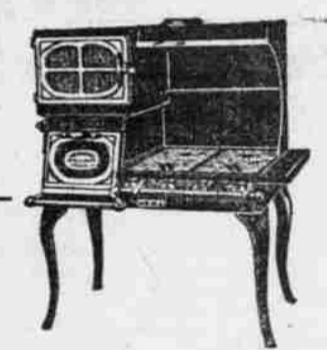

$38.50 A-B Sanitary Gas Range $27.50
This Gas Range is 38 inches in width and has automatic lighter and glass doors. Body is made of heavy boiler steel, black enameled. Guaranteed rust-proof oven.