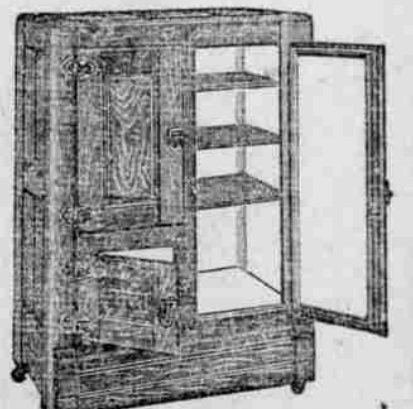

Closing Week of Powers' Mid-Summer Clearance Sale Brings Forth Offerings of the Rarest Kind

At all times the big POWERS store is far ahead in value giving, but the closing week of the MID-SUMMER Clearance Sale will be a record-breaker from the point of quality of merchandise offered and the extreme price reductions. We have planned

to make this the greatest week of the sale, and have created values that you will do well to take advantage of. There are hundreds of articles not listed on this page that are marked at special prices; almost any want can be filled at a material saving to you.

Our Credit Service Is Open to All—Now Is the Time to Use It

Many Dollars Can Be Saved Here on Rugs of All Sizes During This Mid-Summer Clearance Sale

$30.00 9x12 Seamless Velvet Rugs, two patterns, for.....	$21.75	$32.50 9x12 Axminster Rugs, choice of five patterns for.....	$23.95
$27.50 9x12 Axminster Rugs, six choice patterns, for.....	$19.85	$18.00 8.3x10.6 Tapestry Brussels Rugs, in all new patterns.....	$14.15
$20.00 6x9 Axminster Rugs reduced to.....	$15.95	$ 6.00 36x75 Axminster Rugs reduced to $	4.35
$12.50 4.6x6.6 Axminster Rugs reduced to $	9.60	$ 5.50 36x72 Axminster Rugs reduced to $	3.95
$45.00 9x12 Wilton Rugs of all patterns.....	$36.15	$ 3.00 27x54 Axminster Rugs reduced to $	2.25

$344 Four-Piece Bedroom Suit of Finest Circassian Walnut, Inlaid in Maple Lines

Cut to
$295

A new pattern from the foremost factory in America, offered at this price to attract attention to our exhibit of high-grade bedroom furniture. A beautiful Sheraton design of Circassian walnut inlaid. Dresser is 50 inches wide with 30x40 heavy French plate mirror. Chiffonier of corresponding dimensions. Beautifully selected walnut, and dustproof construction.