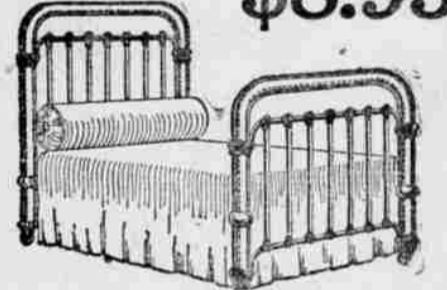

$13.50 Gold Bronze Iron Bed at $8.95

Almost as desirable as brass at a much less price, two-inch posts, extended foot end, seven filler rods connected by ornamental chills. This week at.... **$8.95**