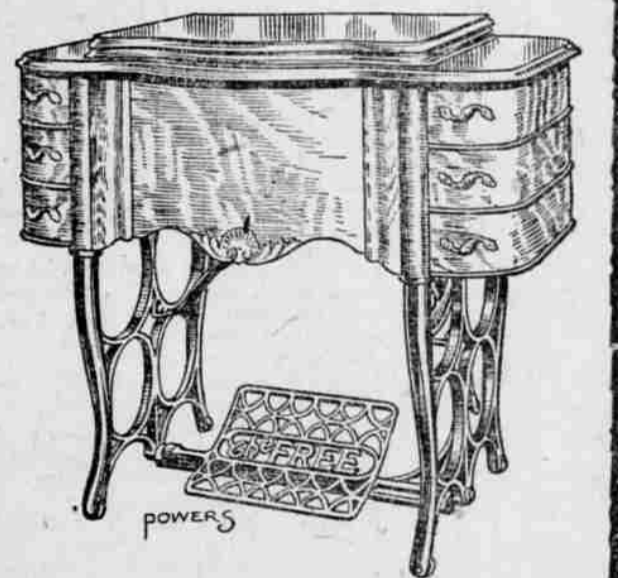

The "FREE" Is the World's Best Sewing Machine

TERMS AS LOW AS $1 A WEEK

The FREE has been adopted in the establishment of leading dressmakers all over America, installed in domestic science departments of city high schools and sold to thousands of private homes, all of whom speak loudly in its praise. It is easiest of operation and does most perfect work.

Let Us Show You Our $18.75 Aviator Machine

We Intend Selling Every Refrigerator in Stock This Week and Have Made Prices Low Enough to Move Them

$10.00 Grand Rapids Refrigerator. Special close-out price.....	$8.00
$13.50 Refrigerator, good family size. Special close-out price.....	$9.25
$25.00 Jack Frost Refrigerator, extra special bargain at.....	$15.00
$26.00 Grand Rapids Refrigerator, white-enamel lined. Special.....	$16.25
$30.00 Refrigerator, white-enamel lined, large size. Special.....	$18.75
$30.00 Refrigerator, porcelain-lined, a Leonard Cleanable. Special.....	$19.75
$41.50 Leonard Cleanable Refrigerator, porcelain-lined. Special.....	$27.00