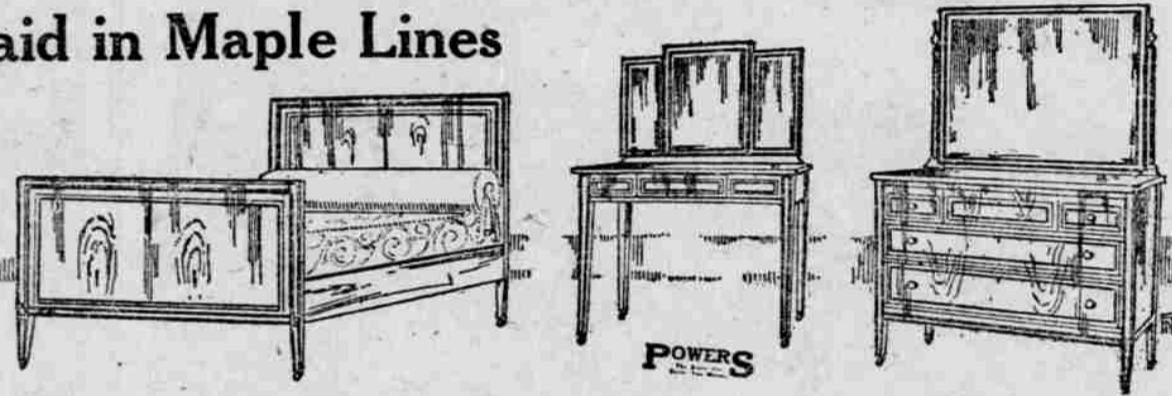

Closing Week of Powers' Mid-Summer Clearance Sale Brings Forth Offerings of the Rarest Kind

At all times the big POWERS store is far ahead in value giving, but the closing week of the MID-SUMMER Clearance Sale will be a record-breaker from the point of quality of merchandise offered and the extreme price reductions. We have planned

to make this the greatest week of the sale, and have created values that you will do well to take advantage of. There are hundreds of articles not listed on this page that are marked at special prices; almost any want can be filled at a material saving to you.

Our Credit Service Is Open to All—Now Is the Time to Use It

Many Dollars Can Be Saved Here on Rugs of All Sizes During This Mid-Summer Clearance Sale

$30.00 9x12 Seamless Velvet Rugs, two patterns, for.....	$21.75	$32.50 9x12 Axminster Rugs, choice of five patterns for.....	$23.95
$27.50 9x12 Axminster Rugs, six choice patterns, for.....	$19.85	$18.00 8.3x10.6 Tapestry Brussels Rugs, in all new patterns.....	$14.15
$20.00 6x9 Axminster Rugs reduced to.....	$15.95	$ 6.00 36x75 Axminster Rugs reduced to $	4.35
$12.50 4.6x6.6 Axminster Rugs reduced to $	9.60	$ 5.50 36x72 Axminster Rugs reduced to $	3.95
$45.00 9x12 Wilton Rugs of all patterns.....	$36.15	$ 3.00 27x54 Axminster Rugs reduced to $	2.25

$344 Four-Piece Bedroom Suit of Finest Circassian Walnut, Inlaid in Maple Lines

Cut to
$295

A new pattern from the foremost factory in America, offered at this price to attract attention to our exhibit of high-grade bedroom furniture. A beautiful Sheraton design of Circassian walnut inlaid. Dresser is 50 inches wide with 30x40 heavy French plate mirror. Chiffonier of corresponding dimensions. Beautifully selected walnut, and dustproof construction.

Here Is a Brass Bed Sale That Will Be Mighty Interesting to House-Furnishers

$15.50 full-size Brass Bed, satin finish, special price	$10.85
$17.00 Brass Bed, high post pattern, special only	$12.50
$23.00 Brass Bed, full size, satin finish, special	$16.95
$37.75 Brass Bed, extra good quality, special only	$26.50
$43.50 Brass Bed, large posts and fillers, special.....	$34.50
$47.00 Brass Bed, a new pattern, satin finish, spl.	$36.75
$63.00 Brass Bed, massive 2 1/2-inch posts, special.....	$48.50
$88.50 Brass Bed, highest Simmons quality, special	$59.75