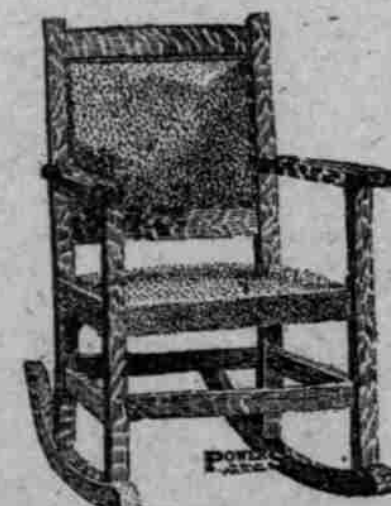

## Unusual Pricing of Good Dining Chairs

Both Leather and Wood Seat Styles Are Represented

\$2.50 CHAIR—Selected oak, saddle shaped wood seat, finished fumed or golden, special at... \$1.75  
 \$5.50 CHAIR—Genuine Spanish leather seat, excellent finish, panel back. Special at... \$3.75  
 \$1.35 CHAIR—Finished quartered oak effect, saddle seat, brace arms. Special at... 95c  
 \$3.50 CHAIR—Quartered oak back and top rail, saddle seat, finished deep golden. Special at... \$2.25  
 \$4.00 CHAIRS—Chase leather seat, wide panel back, finished waxed or golden. Special at... \$2.95

### Rustic Chair \$3.85

Priced much less than usual. Wide splint seat and back, high arms. Cut in the rough and sanded smooth.