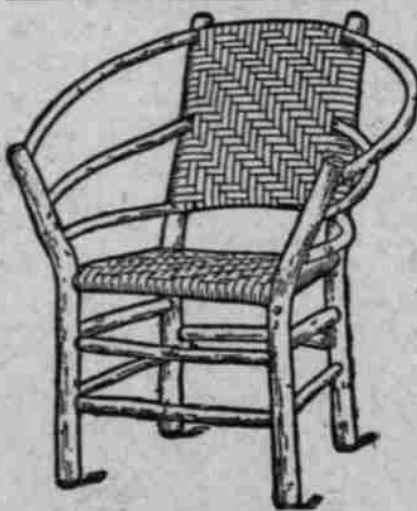

Rustic Chair $3.85

Priced much less than usual. Wide splint seat and back, high arms. Cut in the rough and sanded smooth.