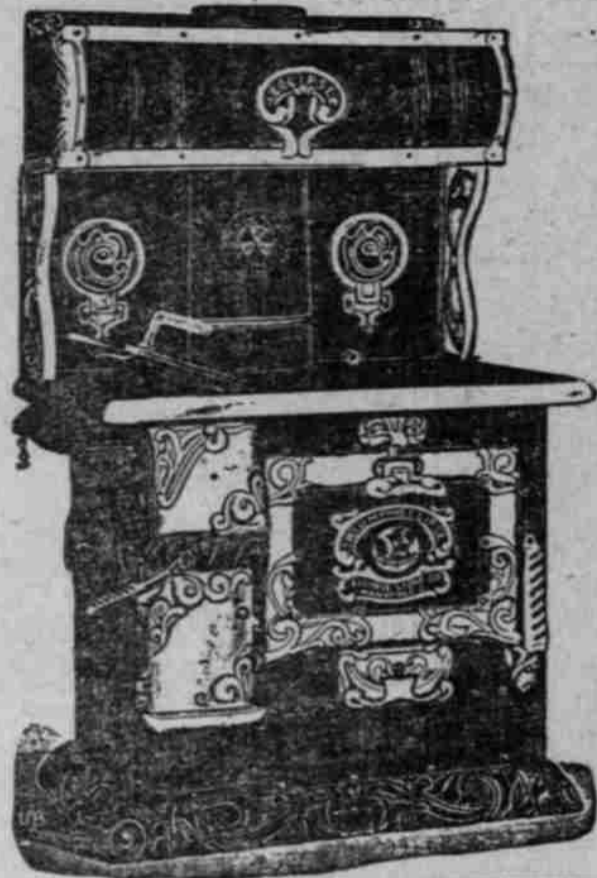

## An Extraordinary Steel Range

This Steel Range has many superior points of merit over all others. In the first place it is famous as a **QUICK BAKER**. Ask any person who has used one. Then it has many economical and useful devices and improvements found in no other range. It is built of finest locomotive steel, cold-rolled into sheets. There are TWO walls of this steel and a center wall of asbestos board, and all three are riveted together with cone-headed rivets. It is built as well as a locomotive. Warranted for 15 years. Prices according to size oven.