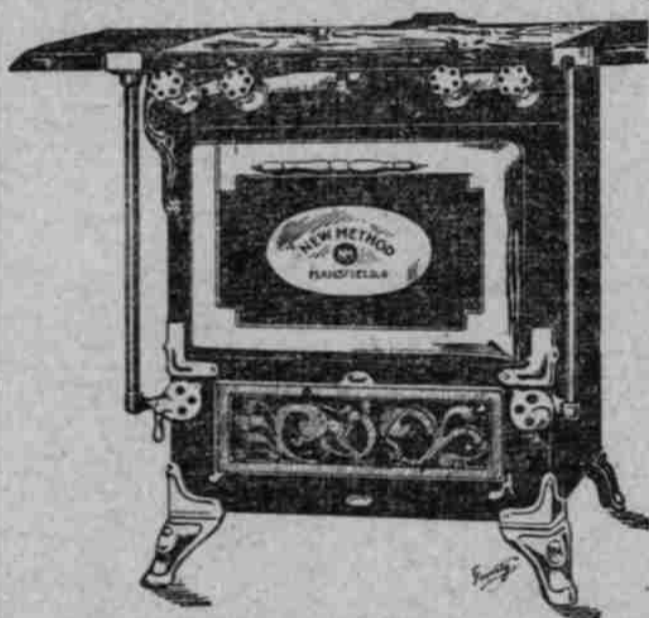

We Offer You the Most Liberal Credit Terms and Positively the Lowest Prices of Any Home-furnishing House in the City—Quit Working for the Landlord—Furnish a Home of Your Own

Gevurtz' "Eclipse" Range and Free Cabinet

A Bargain That Must Force Your Attention

An Extraordinary Steel Range

This Steel Range has many superior points of merit over all others. In the first place it is famous as a **QUICK BAKER**. Ask any person who has used one. Then it has many economical and useful devices and improvements found in no other range. It is built of finest locomotive steel, cold-rolled into sheets. There are TWO walls of this steel and a center wall of asbestos board, and all three are riveted together with cone-headed rivets. It is built as well as a locomotive. Warranted for 15 years. Prices according to size oven.

Pay $5 Cash and $1 a Week

Get in Your Order This Week

Two Articles at Price of One

You receive TWO articles for the price of one— for the range remains the same during this sale as at any other time—no inflation of prices for sale purposes is permitted. It is really and truly an opportunity to obtain

A $10 Cabinet Free

This offer is made to advertise our Superior Steel Range. It will at least induce you to investigate its merits before you buy—and we know if you WILL INVESTIGATE you will buy.

This handsome Kitchen Cabinet is in the natural wood or weathered finish, just like cut; it is fitted with two flour bins, two drawers, two bread boards, in the base, and three drawers and shelving in the top.

KITCHEN CABINET FREE!

$3.50 Oak Dining Chairs $2.25