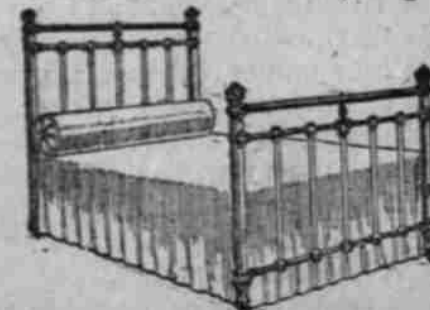

$7.50 Brass Rail Bed, All Colors Enamel, Special for $4.25