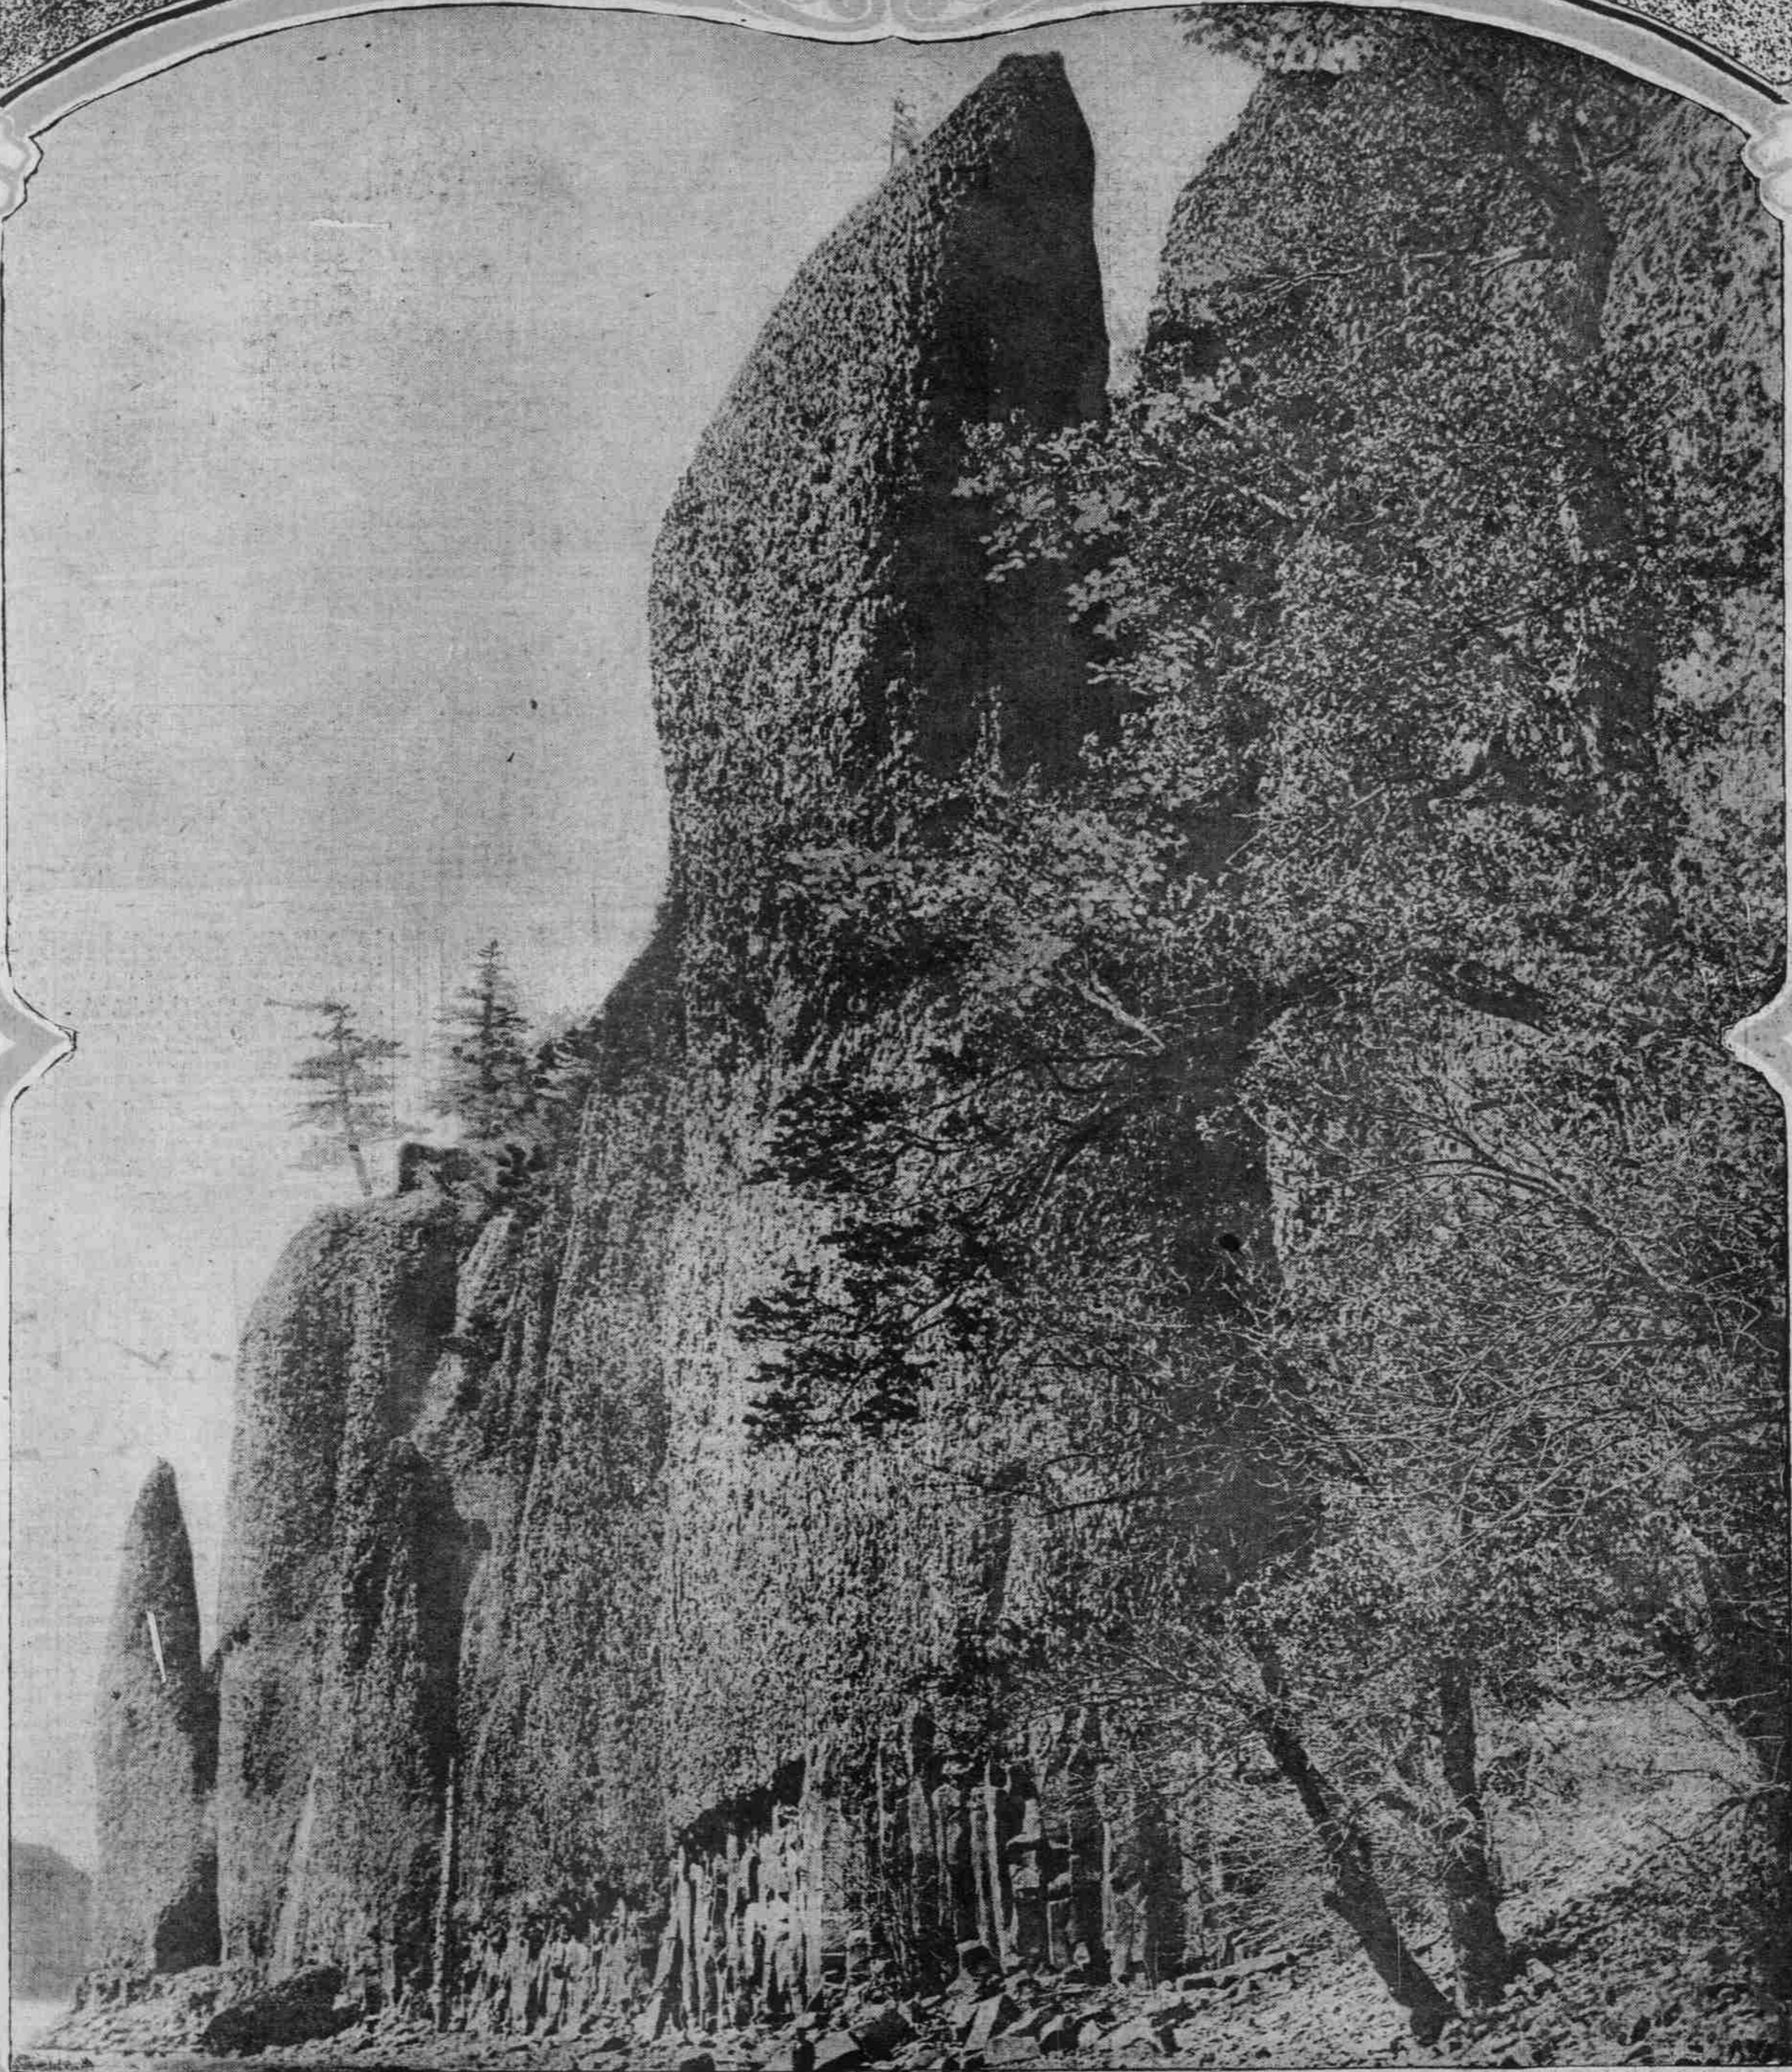

CAPE HORN  
ON THE COLUMBIA RIVER

COPYRIGHT 1909 BY  
WHEELER PHOTO CO.

J. BURR