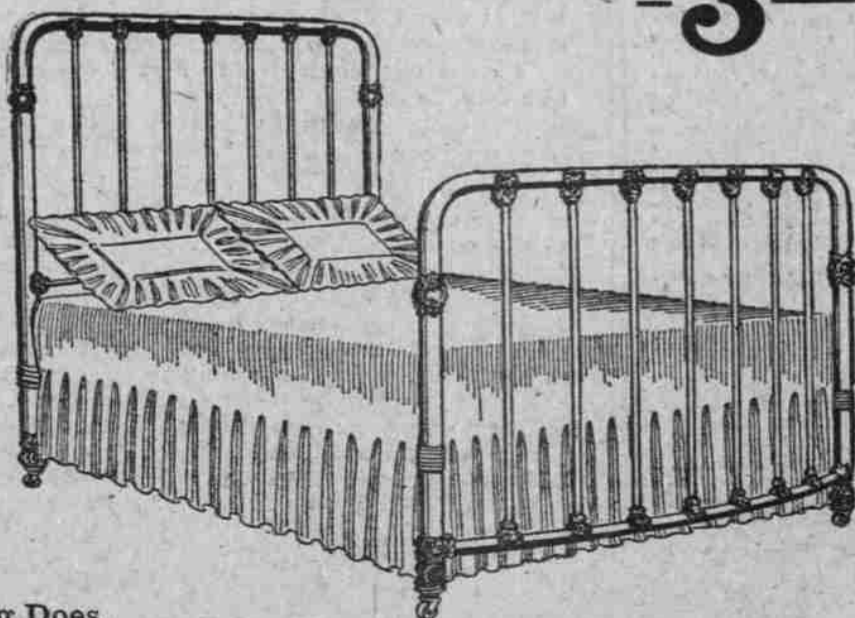

Homes Furnished Complete on Easy Payments

These Bargains May Also Be Obtained of **GEVURTZ BROS.**
Cor. Union Ave. and E. Burnside

This Vernis Martin **$12 Bed at $7.45**

No. 566. This is a handsome Vernis Martin bed—a bed that has all the beauty of a solid brass bed, yet does not require half the attention to keep it bright. It is extremely heavy, the pillars being 1 1/16 inches, top rods 7-8 inch, bottom rods 3-8 inch, inside rods 5-16 inch. Height of bed is 65 inches. The cast corner ornaments are heavy and are beautifully shaped. A bed that sells all over the city at $12. **Gevurtz price $7.45**