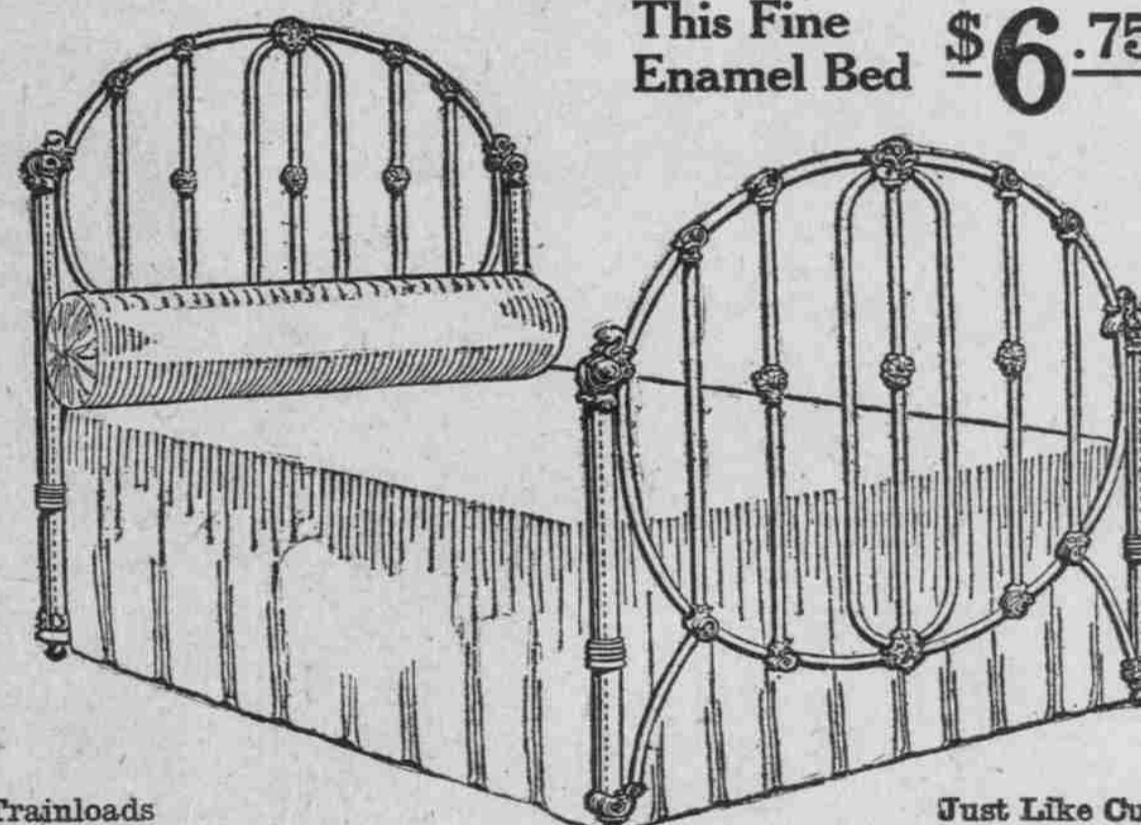

# A Masterly Array of Marvelous Bargains

This Iron Bed **\$1.45**  
Only

A full carload of this style enables us to quote a Phenomenal Price.

No. 604—More iron beds of this style are sold than any other—but our price is the lowest ever quoted. It is full size, well made, by the celebrated Simmons Bed Co.—The enameling is as perfectly done as on a \$15 bed. The patent electrical process is used, insuring the enameling not to rub off with ordinary usage. We have springs and mattresses of all kinds to fit these beds at very moderate prices.

Just Like Cut

Permit Us to Furnish Your Home

A Regular **\$10 Value**

And so Priced in other Portland Stores.

No. 541. This extremely handsome bed is one of the most saleable and at the same time best liked beds in the line. The large ovals at head and foot displayed within the square corners of the bedroom give a very pleasing effect, an effect strictly in accord with the rules of art. Height of head is 5 feet 3 inches; foot, 4 feet; posts, 1 inch; ovals, 1/2 inch, fills 1 1/4 inch; all colors enamel. **Gevurtz \$6.75** price

We Ship Out Beds by Trainloads

This Fine Enamel Bed **\$6.75**

Just Like Cut

Sole Agents "New Method" Gas Ranges

Buy Now Pay Later

See Our New Line Go-Carts

You Make the Terms

Sole Agents "Gevurtz Special" Sewing Machines

Lowest Prices

This Enamel Iron Bed for Only **\$3.95**  
Regular **\$6.50 Value**

No. 334—No prettier or more substantial bed has ever been made for the price. It is of continuous post design, with heavy cast ornaments tipped in gold. Best malleable iron is used; has all steel sides and cross rails. Bed is 60 inches high at the head and 41 inches at foot end. Tubing used in continuous posts is one inch in diameter, fills are 1/4-inch size; cream, green and blue enameling. Just like the cut. **Gevurtz price \$3.95**