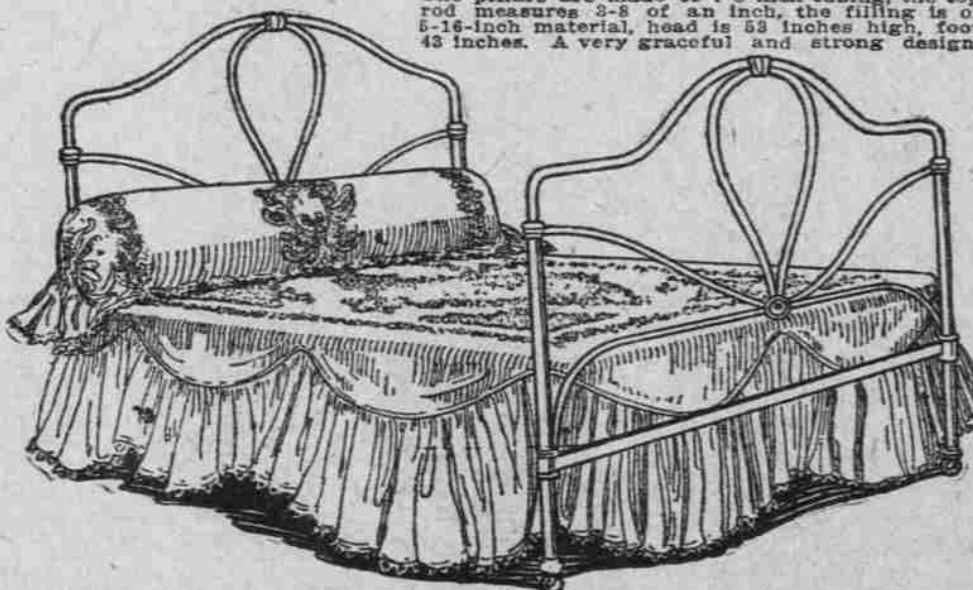

$4.50 Iron Beds at $2.98