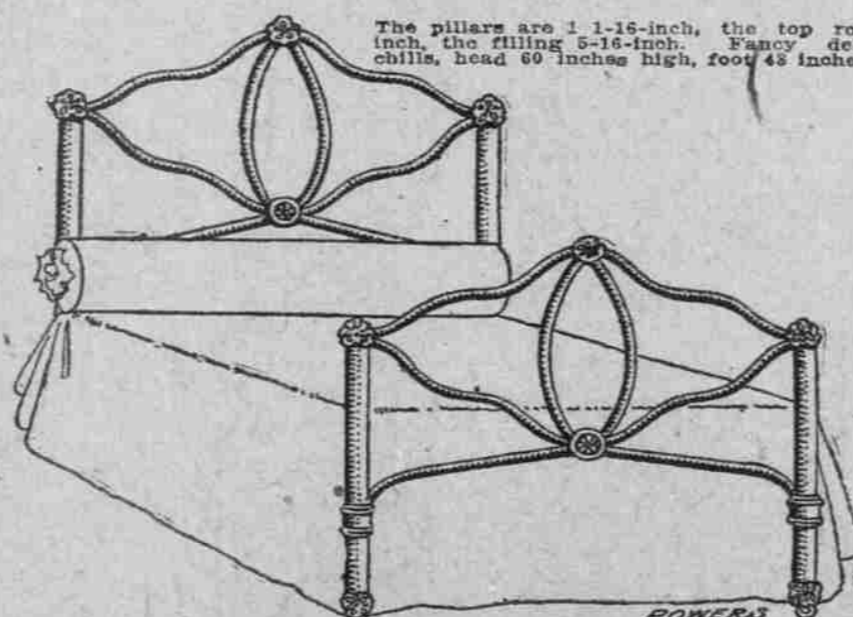

$6.50 Iron Beds at $3.34