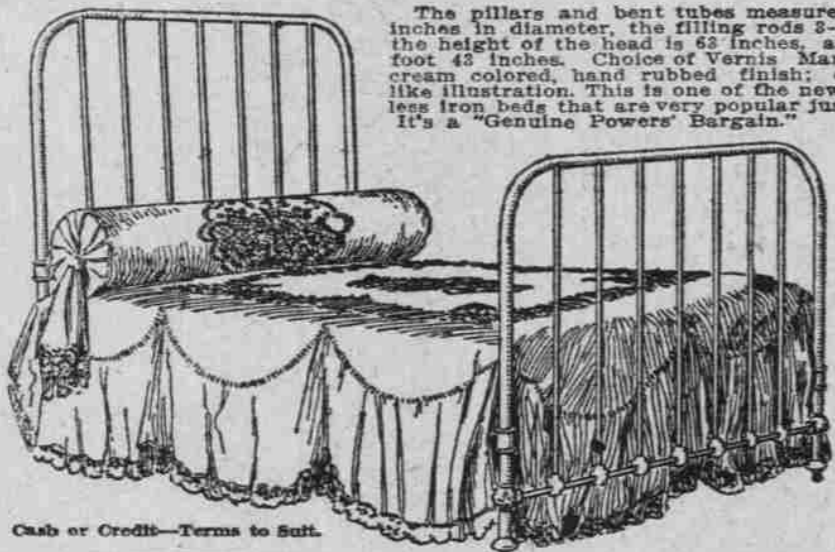

$12.00 Iron Beds at $6.95

Cash or Credit—Terms to Suit.