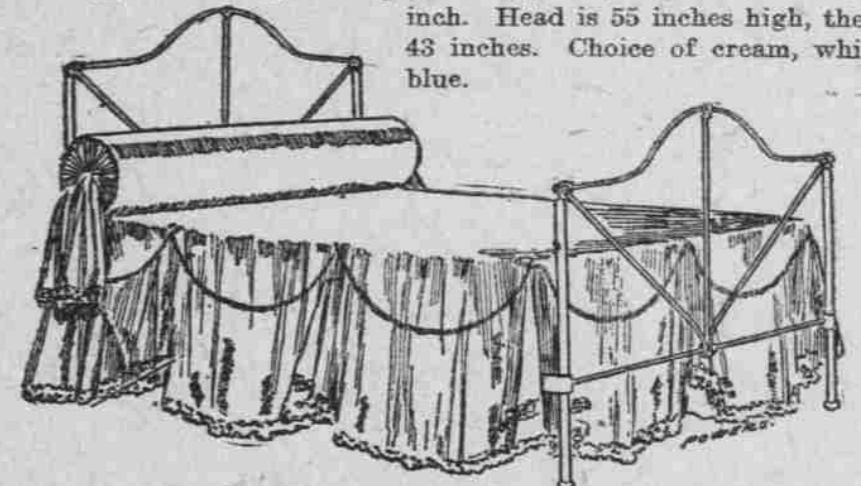

Great Clearance Sale of Metal Beds and Couches

Couches Greatly Reduced!

Cash or Credit—Terms to Suit

All of these Couches are perfectly made of the best steel construction and upholstered over oil-tempered coil springs:

- $32.50 Golden Oak Frame, Fabricoid Upholstered Couch... **$18.50**
- $49.50 Golden Oak Frame, Leather Upholstered Couch..... **$28.75**
- $50.00 Golden Oak Frame, Leather Upholstered Couch..... **$32.80**
- $59.00 Golden Oak Frame, Leather Upholstered Couch..... **$36.75**
- $75.00 Mahogany Frame, Leather Upholstered Couch..... **$46.50**

SEVERAL carloads of metal beds and couches are now en route from the East to this store. Where to put them in this already overcrowded store is a most perplexing question. The only solution is for us to sell the goods now in the store. We must and want to sell quickly. We know of only one sure way to attain this end. That is to reduce prices—reduce them so sharply as to make it well worth your while to come here speedily in order to take advantage of the bargains. We've cut prices without giving heed to what the goods cost us—acting solely with the object of selling, no matter what the loss. To make financial matters easy for you we stand ready to sell any of these "profitless specials" cash or credit, with terms to suit you. So if you're in need of a metal bed or couch come as soon as you possibly can. Take our word for it a visit to the store will prove profitable.

$12.00 Iron Beds at $6.95

$7.00 Iron Beds at $3.65

Cash or Credit—Terms to Suit

The pillars and top tubes are of 7/8-inch tubing—the filling of 3/8 and 3-16-inch. The chills are heavy and gold-trimmed. Choice of blue, green, cream.

$3.00 Iron Beds at $1.98

Cash or Credit—Terms to Suit