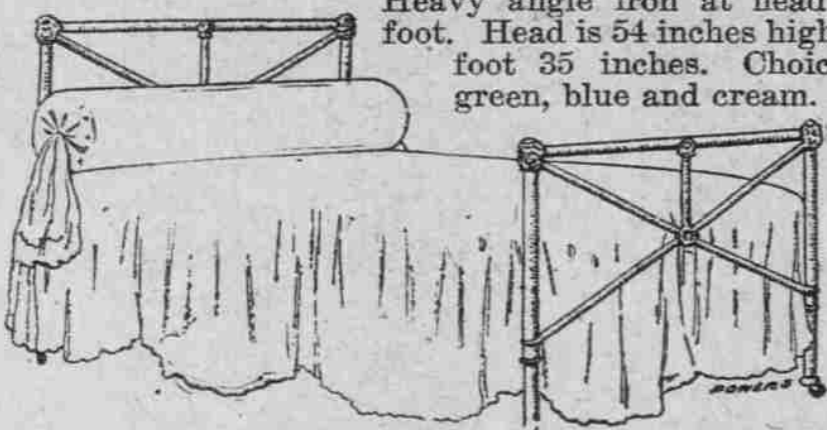

$5.50 Iron Beds at $2.98

The pillars are of 7/8-inch tubing, the top tubes of 7/8-inch material. The filling rods are 3/8 and 5-16-inch material. Heavy angle iron at head and foot. Head is 54 inches high, the foot 35 inches. Choice of green, blue and cream.

Cash or Credit—Terms to Suit. Exactly Like Cut.