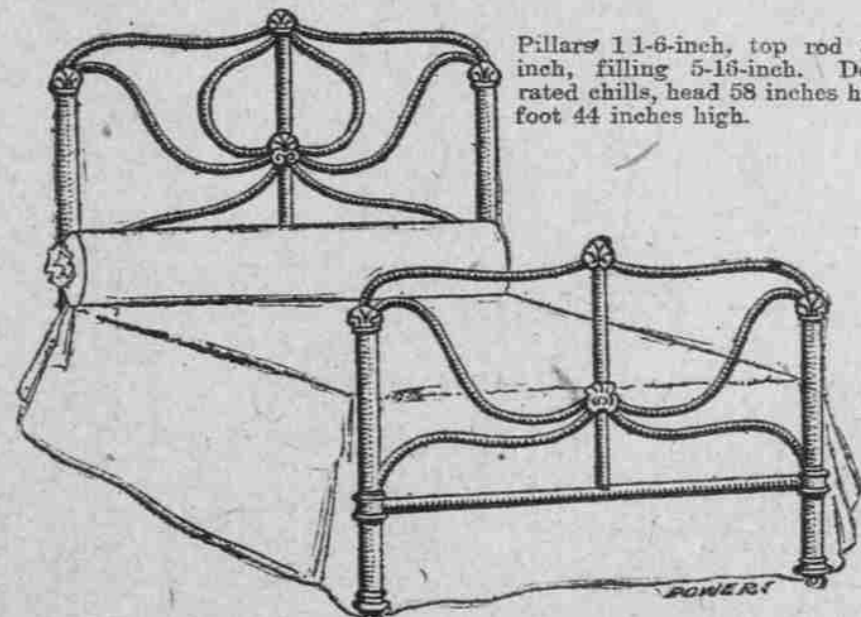

$7.00 Iron Beds at $3.68

Pillars 1 1/2-inch, top rod 3-8-inch, filling 5-16-inch. Decorated chills, head 58 inches high, foot 44 inches high.