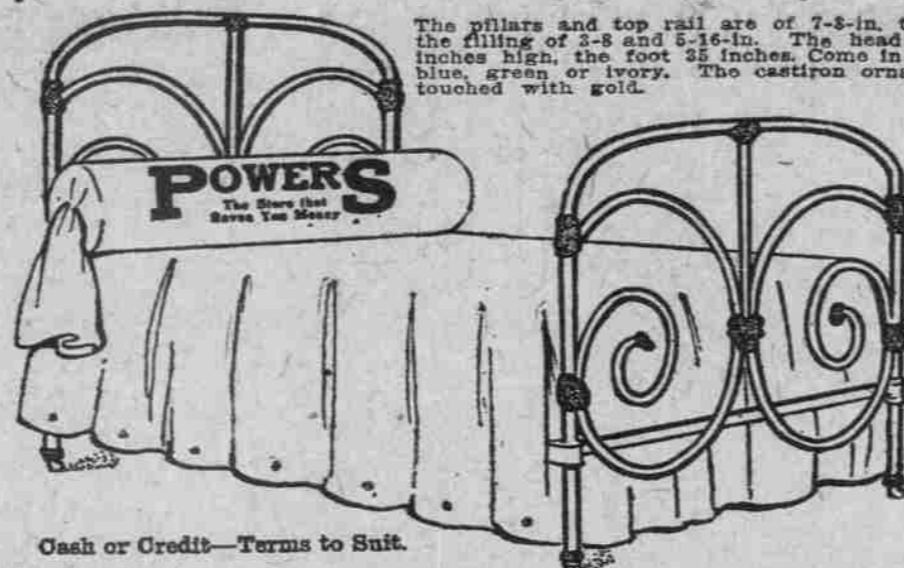

Cash or Credit—Terms to Suit.

$7.00 Iron Beds at $3.95

Cash or Credit—Terms to Suit.

$6.50 Iron Beds at $4.10

Like Cut. Full size, pillars and top rail of 7/8-inch tubing, filling of 3/8-inch and 5-16-inch tubing, head 48 inches high and foot 35 inches high; massive chill ornaments.