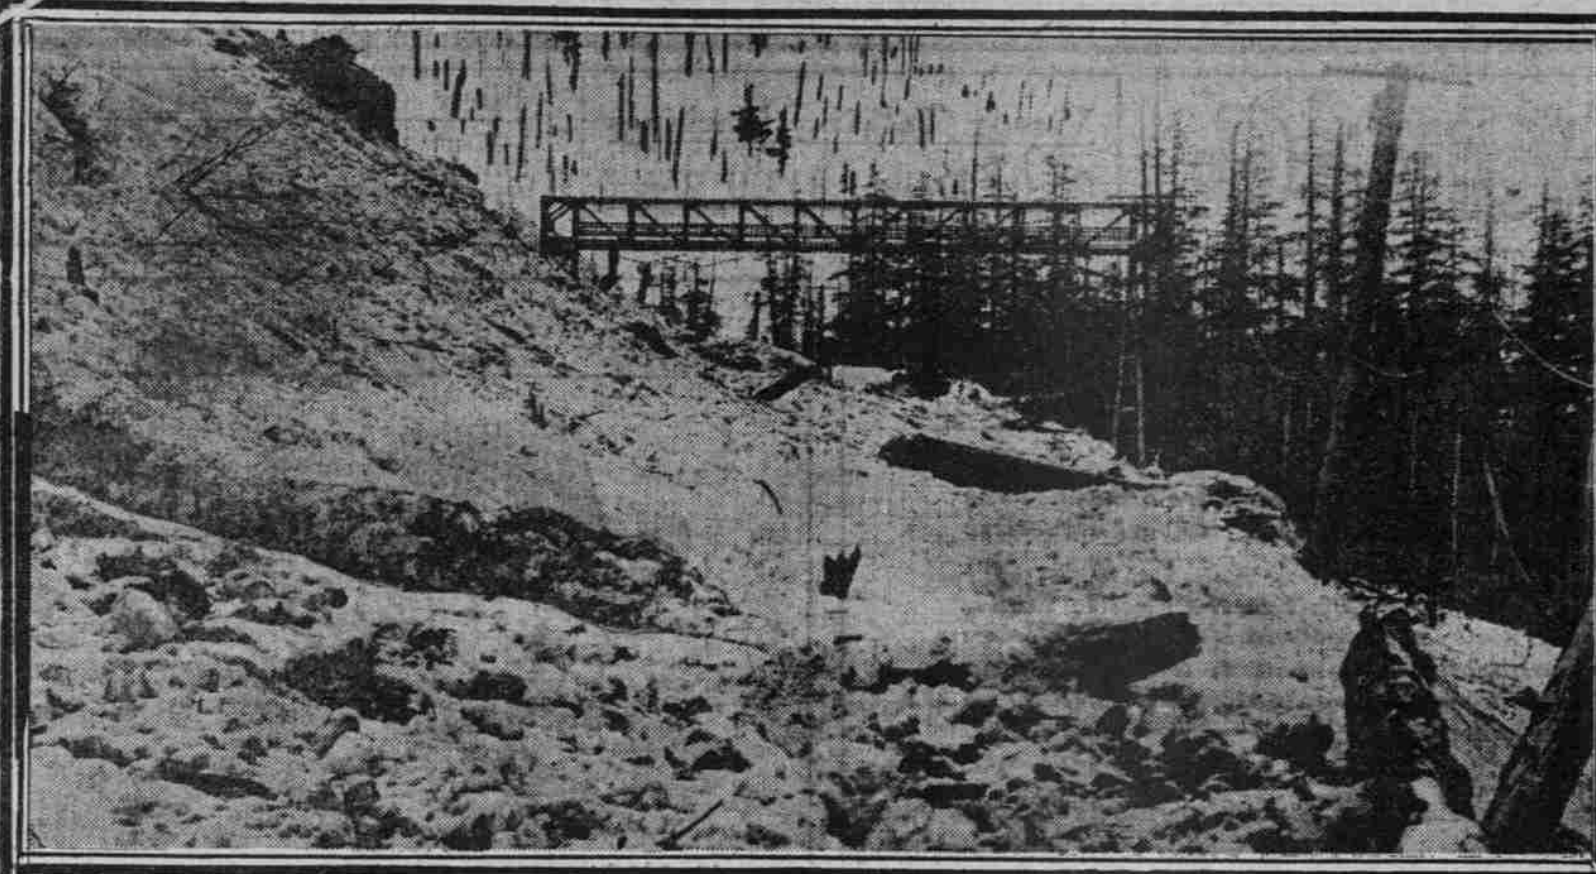

# AVALANCHE SCENES, NEAR WELLINGTON, WASH.

PHOTOGRAPHS SHOW STRIKINGLY THE TREMENDOUS DAMAGE WROUGHT BY SLIDE, WHICH COST LIVES.

PLACE WHERE THE TRAIN STOOD WHEN THE AVALANCHE STRUCK IT.

DIGGING BODIES OUT OF WRECKAGE. - STEAM PIPES TWISTED AROUND STUMP.

RESCUE PARTY HAULING RECOVERED BODY TO SCENIC HOT SPRINGS.

ONE OF THE GREAT NORTHERN CARS CRUSHED LIKE AN EGG SHELL IN THE WELLINGTON SLIDE.

ONE OF THE MAIL CARS IS BURIED UNDER THIS MASS OF SNOW AND TANGLE OF LOGS.

TWO 150-TON LOCOMOTIVES, GIVING MUTE EVIDENCE OF AWFUL POWER OF SNOW SLIDE.

HUNTING FOR BODIES IN THE WRECKAGE.