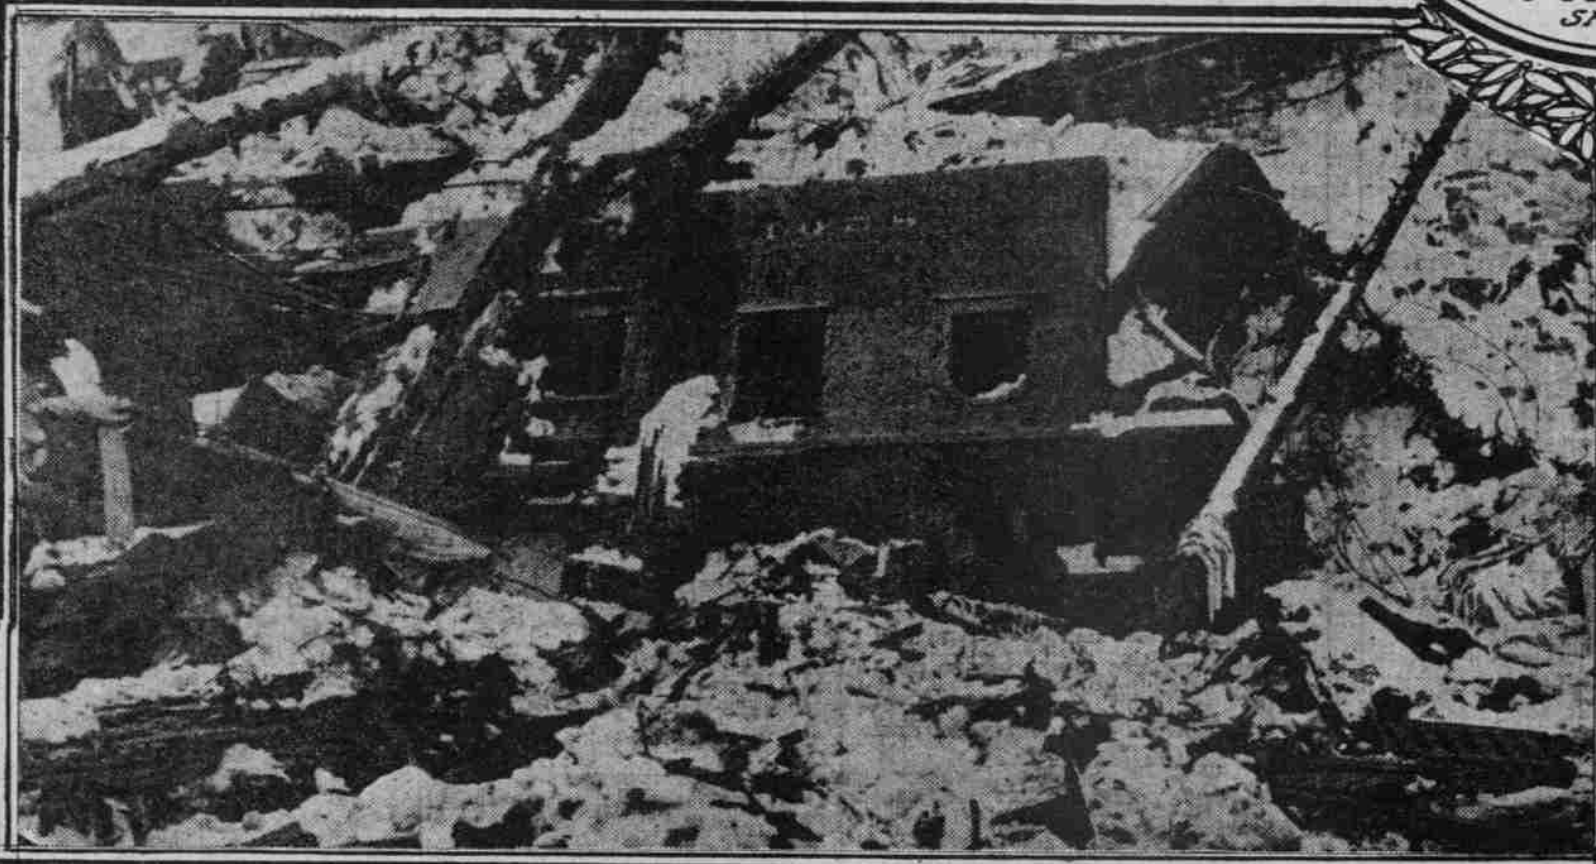

# AVALANCHE SCENES, NEAR WELLINGTON, WASH.

PHOTOGRAPHS SHOW STRIKINGLY THE TREMENDOUS DAMAGE WROUGHT BY SLIDE, WHICH COST LIVES.

PLACE WHERE THE TRAIN STOOD WHEN THE AVALANCHE STRUCK IT.

DIGGING BODIES OUT OF WRECKAGE. - STEAM PIPES TWISTED AROUND STUMP.

RESCUE PARTY HAULING RECOVERED BODY TO SCENIC HOT SPRINGS.

ONE OF THE GREAT NORTHERN CARS CRUSHED LIKE AN EGG SHELL IN THE WELLINGTON SLIDE.

ONE OF THE MAIL CARS IS BURIED UNDER THIS MASS OF SNOW AND TANGLE OF LOGS.

TWO 150-TON LOCOMOTIVES, GIVING MUTE EVIDENCE OF AWFUL POWER OF SNOW SLIDE.

HUNTING FOR BODIES IN THE WRECKAGE.