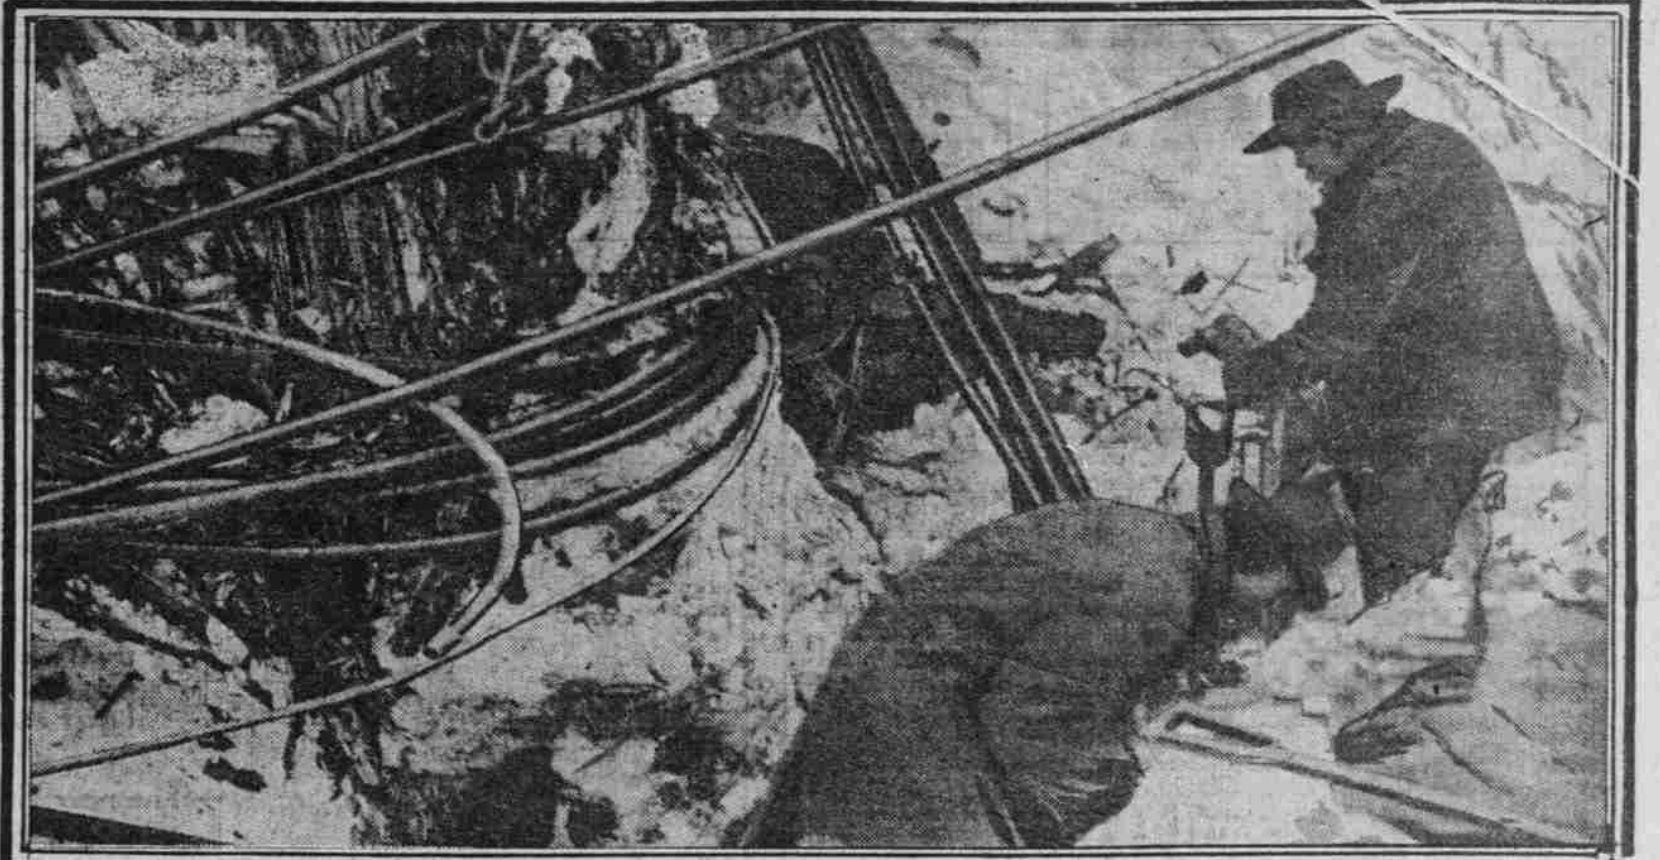

# AVALANCHE SCENES, NEAR WELLINGTON, WASH.

PHOTOGRAPHS SHOW STRIKINGLY THE TREMENDOUS DAMAGE WROUGHT BY SLIDE, WHICH COST LIVES.

PLACE WHERE THE TRAIN STOOD WHEN THE AVALANCHE STRUCK IT.

DIGGING BODIES OUT OF WRECKAGE. - STEAM PIPES TWISTED AROUND STUMP.

RESCUE PARTY HAULING RECOVERED BODY TO SCENIC HOT SPRINGS.

ONE OF THE GREAT NORTHERN CARS CRUSHED LIKE AN EGG SHELL IN THE WELLINGTON SLIDE.

ONE OF THE MAIL CARS IS BURIED UNDER THIS MASS OF SNOW AND TANGLE OF LOGS.

TWO 150-TON LOCOMOTIVES, GIVING MUTE EVIDENCE OF AWFUL POWER OF SNOW SLIDE.

HUNTING FOR BODIES IN THE WRECKAGE.