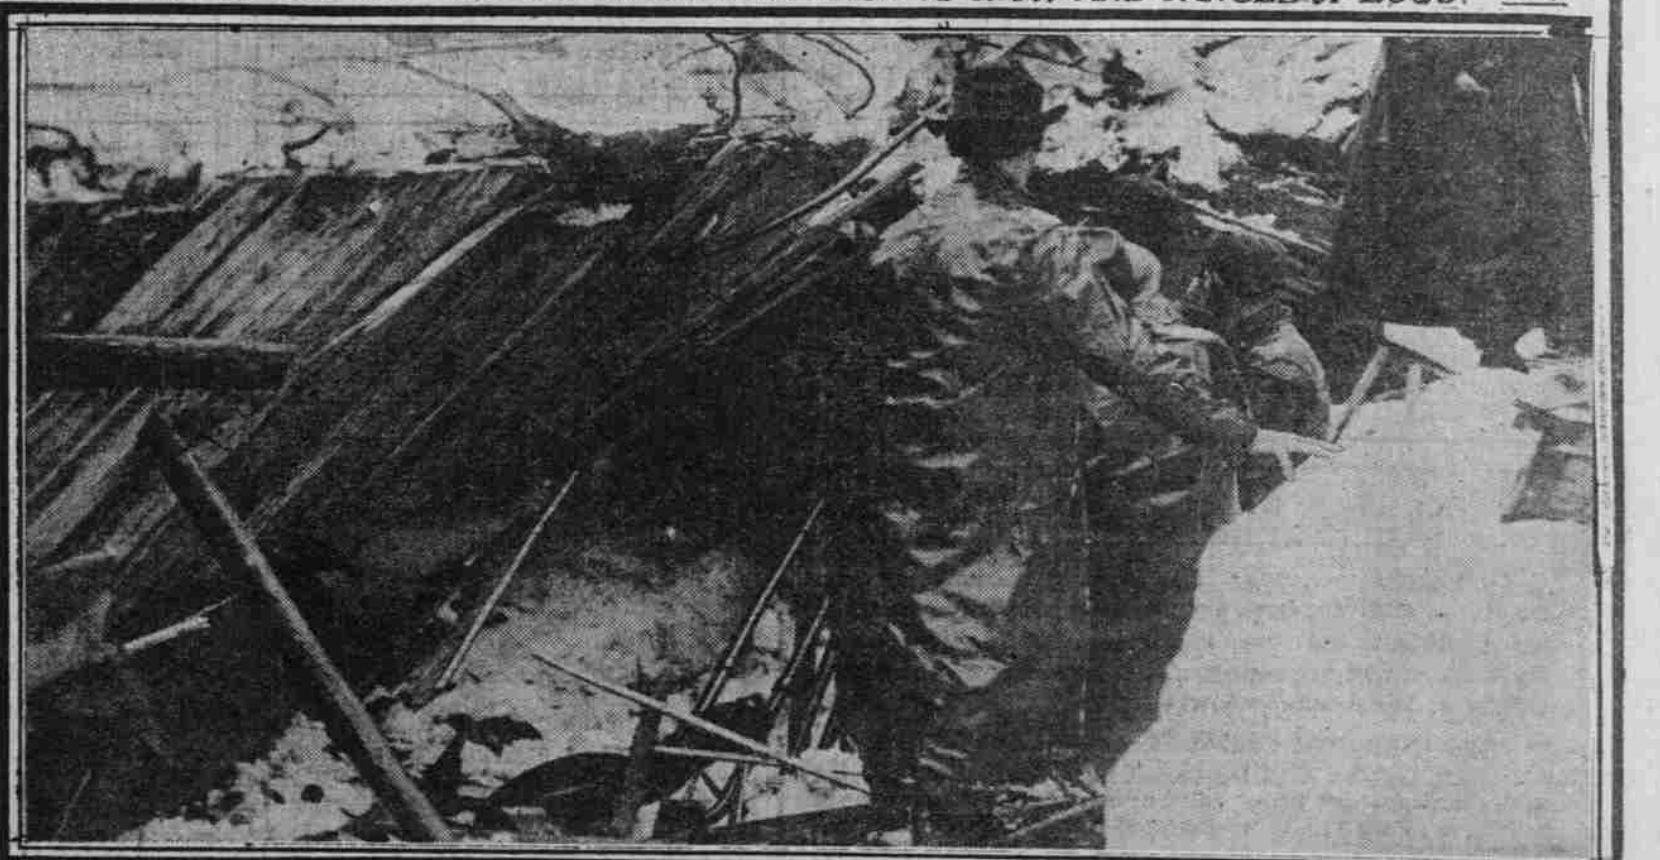

# AVALANCHE SCENES, NEAR WELLINGTON, WASH.

PHOTOGRAPHS SHOW STRIKINGLY THE TREMENDOUS DAMAGE WROUGHT BY SLIDE, WHICH COST LIVES.

PLACE WHERE THE TRAIN STOOD WHEN THE AVALANCHE STRUCK IT.

DIGGING BODIES OUT OF WRECKAGE. - STEAM PIPES TWISTED AROUND STUMP.

RESCUE PARTY HAULING RECOVERED BODY TO SCENIC HOT SPRINGS.

ONE OF THE GREAT NORTHERN CARS CRUSHED LIKE AN EGG SHELL IN THE WELLINGTON SLIDE.

ONE OF THE MAIL CARS IS BURIED UNDER THIS MASS OF SNOW AND TANGLE OF LOGS.

TWO 150-TON LOCOMOTIVES, GIVING MUTE EVIDENCE OF AWFUL POWER OF SNOW SLIDE.

HUNTING FOR BODIES IN THE WRECKAGE.