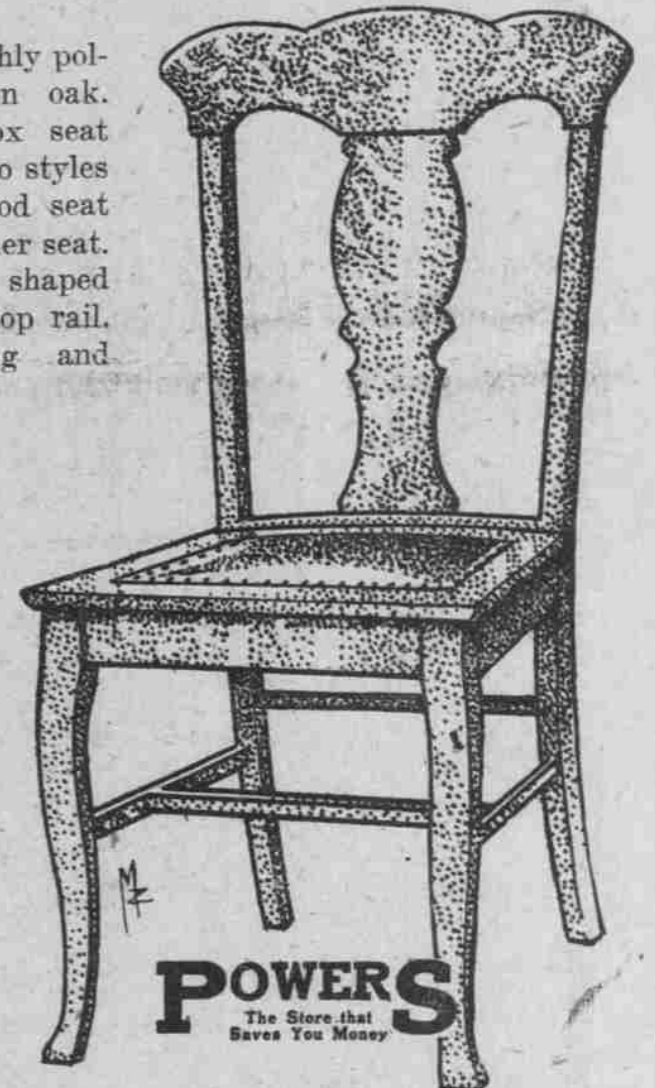

**POWERS**  
THE STORE THAT SAVES  
YOU MONEY  
DIGNIFIED CREDIT FOR ALL FIRST AND TAYLOR

**Powers' \$12.00 Cotton  
Felt Mattress Only \$9.85**

Cash or Credit  
Terms to Suit

This is a high-grade Mattress at a popular price, and far superior to any sold elsewhere at a similar price. Made of the best grade of pure cotton put down by hand in layers, this being the most sanitary of all Mattress fillers. The covering is of the best grade of art ticking, and finished with the "Imperial Edge"—the very best. An actual \$12.00 value, on sale **\$9.85** this week, cash or credit.

## Dining Chair Special

Made of highly polished golden oak. The full box seat comes in two styles—saddle wood seat or real leather seat. Gracefully shaped panel and top rail. Very strong and rigid.

Wood  
Seat  
\$4.00  
Value at