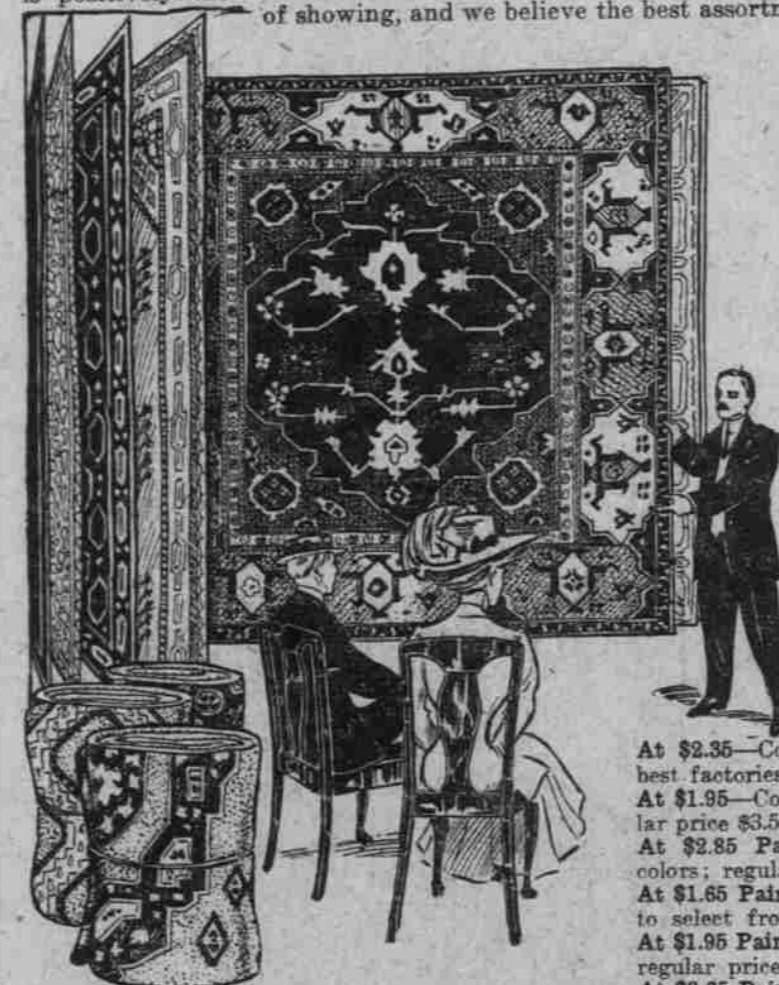

Carpets and Draperies

The buying time is here. Upon the third floor, where the light is best and brightest, are vast quantities of new designs and patterns, all moderately priced for your choosing. This is positively the nicest lot of floor coverings and draperies we've ever had the pleasure of showing, and we believe the best assortment in this city to choose from.