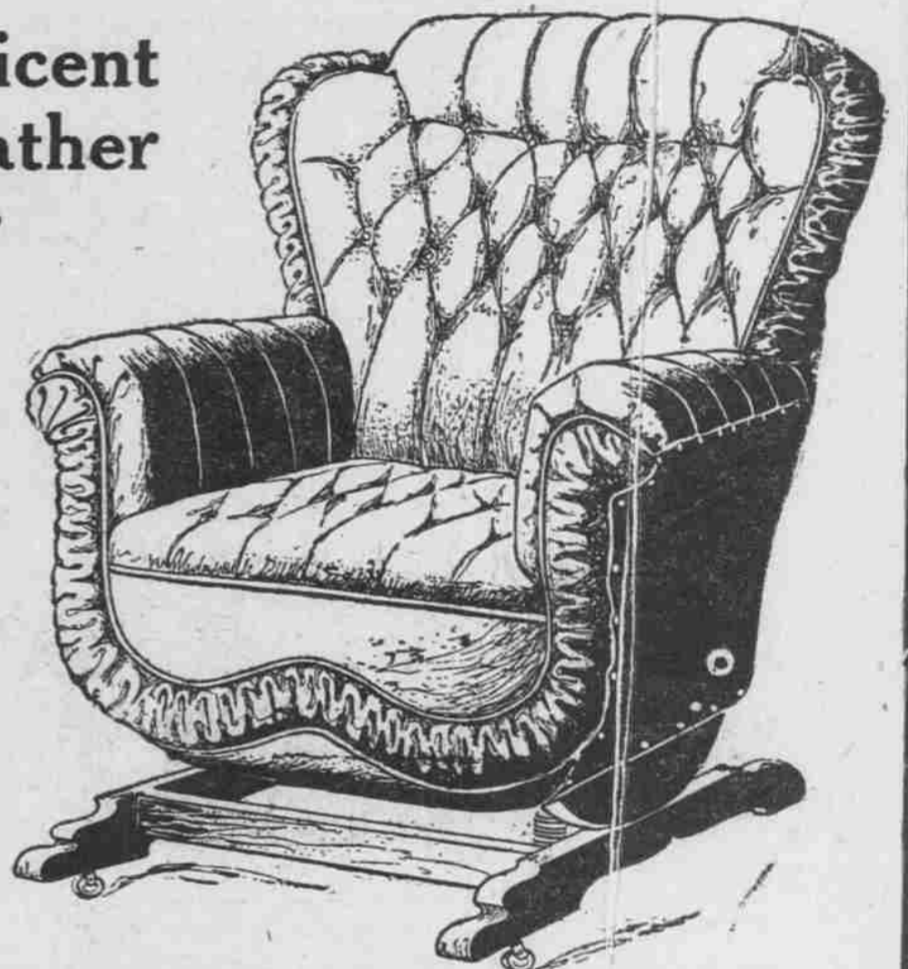

This Magnificent $34 Real Leather Turkish Chair

On Sale at

$23.85

Cash or Credit—Terms to Suit

Our determination to excel all bargain-giving records is very plainly seen in this splendid offering—a value never before equalled anywhere at any time. These Rockers are upholstered in genuine black leather, with soft moss filling, the seat being moss over bur-lap, supported by six oil-tempered coil springs. The tufts have patent fasteners. Platform and base are of hardwood and connected with the usual double spiral springs.