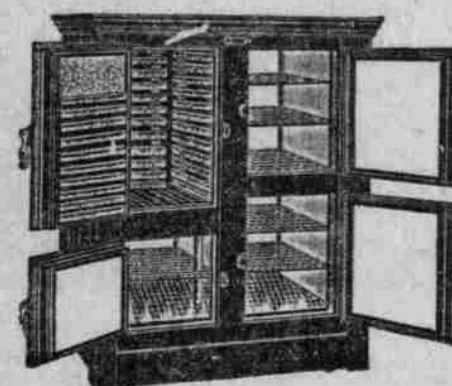

and practical dull finish in the mahogany and golden oak. Plainness of design is strongly featured in this line. Drawer fronts and tops are perfectly matched. Base fronts in square and oval shapes. Drawers all fitted with the artistic wood knobs. Dressers and Chiffoniers in patterns to match. In this new line we are showing a very attractive Dresser at **\$32.00**; Chiffonier to match at..... **\$31.00**

Basement Specials Monday - Tuesday

A few items that will interest thrifty housekeepers:	
Two sizes in wood Towel Rollers—sp7, 9¢ and 15¢	
Self-wringing Mop—special.....	35¢
"Glass King" Wash Board—special.....	39¢
"Brass King" Wash Board—special.....	39¢
The "Valley" Folding Clothes Rack—4-ft. size—special.....	55¢
The "Valley" Folding Clothes Rack—5-ft. size—special.....	67¢
Collapsible Clothes-Drying Rack—special.....	\$1.25
Folding Wash Bench—special.....	\$1.75

McCray Refrigerators

Modern thought along sanitary lines and domestic science are so emphasizing the important relation between pure food and health that the McCray Refrigerator of 1909, which embodies all the latest improvements, would hardly be recognized as of the same genus as the old-fashioned zinc-lined "ice box." The McCray is the modern residence refrigerator—a high-class machine for the home—being used today in America's finest and most modern residences. Exterior case-work compares with that of the best medium-grade furniture pieces. The interior construction is built under the McCray patents—a principle that involves the most perfect system of ventilation and food preservation. We are Portland agents of the McCray Refrigerators. Orders taken for specially-constructed McCray refrigerators for residence and other purposes.