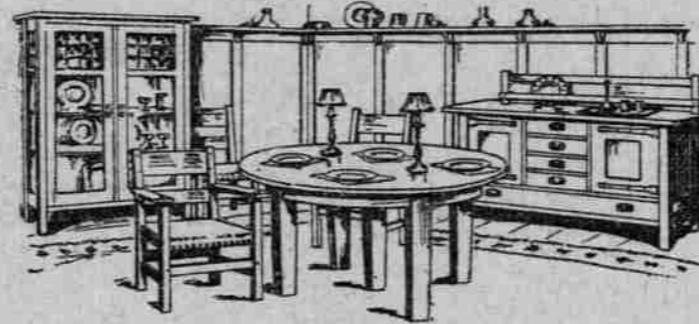

**Sale of Odd Pieces
Mission Furniture**

To dispose of a number of sample and odd pieces and which are to be substituted with new designs in quaint furniture, we are offering them at such a marked reduction that those who intend selecting pieces of this character for living-room, library or den, will recognize the opportunity for buying during this three days' sale—Monday, Tuesday and Wednesday.

$5.00 Arm Chair in weathered oak—special.....	$2.75	$13.75 Library Table in weathered oak—special.....	$10.00
$5.00 Chair in fumed finish—special.....	$2.95	$19.75 Library Table in weathered oak—special.....	$13.00
$7.50 Chair in fumed oak—special.....	$3.95	$22.50 Desk Table in weathered oak—special.....	$15.75
$11.25 Rocker in fumed oak, leather upholstered—special.....	$6.75	$29.00 Library Table in weathered oak—special.....	$19.50
$14.00 Chair in fumed oak—special.....	$7.75	$43.50 Arm Chair in fumed oak, upholstered in leather—special.....	$24.00
$12.00 Rocker in weathered oak—leather upholstered—special.....	$8.75	$48.00 Arm Rocker in fumed oak, upholstered in leather—special.....	$29.00
$14.00 Rocker in weathered oak, leather upholstered—special.....	$8.75	$65.00 Arm Chair in fumed oak, upholstered in leather—special.....	$29.75
		$13.50 Rocker in weathered oak, leather upholstered—special.....	$9.50

Sale of Dining Tables

Twelve sample tables selected from our line in the fumed and weathered oak—round and square tops—pedestal and leg styles—6-foot, 8-foot and 10-foot extension. Three days' special sale—Monday, Tuesday and Wednesday.

$17.00 Square Table in weathered oak—6-ft.—special.....	$7.95	$22.50 Round Table in fumed oak—8-ft.—special.....	$12.75
$17.00 Round Table in weathered oak—6-ft.—special.....	$7.95	$26.00 Round Pedestal Table in fumed oak—8-ft.—special.....	$14.00
$16.00 Round Table in weathered oak—6-ft.—special.....	$8.50	$25.00 Round Pedestal Table in fumed oak—10-ft.—special.....	$14.50
$19.00 Round Table in fumed oak—8-ft.—special.....	$9.95	$26.00 Square Table in fumed oak—6-ft.—special.....	$14.50
$20.00 Square Table in weathered oak—8-ft.—special.....	$9.95	$25.50 Round Table in fumed oak—10-foot—special.....	$14.25
$22.50 Round Table in fumed oak—10-ft.—special.....	$12.50	$28.00 Round Pedestal Table in fumed oak—10-ft.—special.....	$16.75

**Big Basement Sale of
Kitchen, Laundry and
Household Conveniences**

Thrifty housekeepers will be enabled to replenish their household equipment at an unusual saving from this extensive list of specials offered for Monday and Tuesday in the Basement Dept.